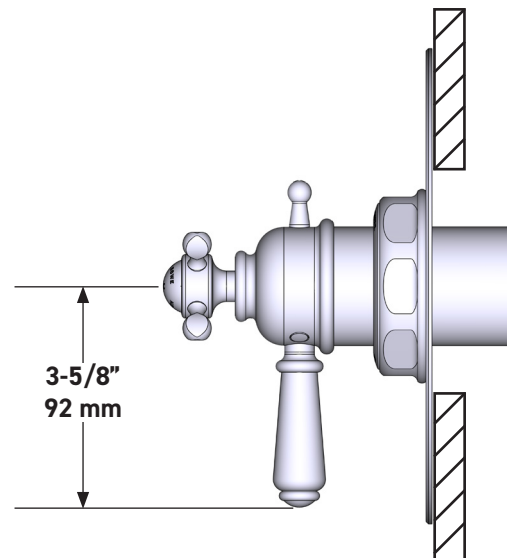

## Edwardian™ 1/2” Therm & Pressure Balance Trim with 5 Functions (Shared)

**CORE MODEL:** U.TEW45W1

UPC®

For warranty or additional information, contact:

US Customers

U.S.A.  
[houseofrohl.com/support](http://houseofrohl.com/support)  
1-800-777-9762