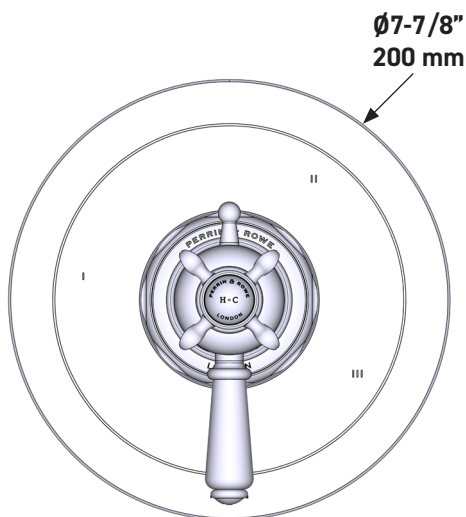

## Edwardian™ 1/2” Therm & Pressure Balance Trim with 5 Functions (Shared)

**CORE MODEL:** U.TEW45W1

UPC®

For warranty or additional information, contact:

US Customers

U.S.A.  
[houseofrohl.com/support](http://houseofrohl.com/support)  
1-800-777-9762