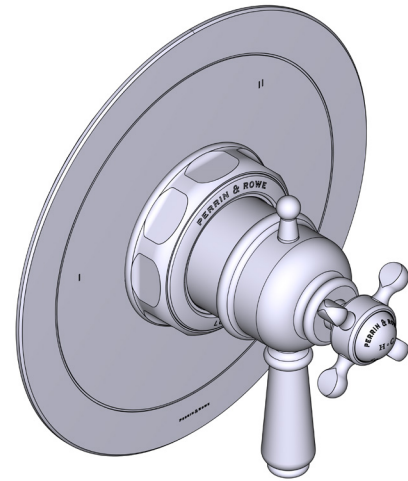

SPECIFICATIONS

DESCRIPTION

- Combines both thermostatic and pressure balance technologies
- “Set it and forget it” temperature control
- Temperature and volume control with diverter
- 3 dedicated functions and 2 shared functions
- Rough-in valve sold separately:
  - Order R45 therm & pressure balance rough-in valve
  - 3/4" R45 extension kit available, order EXT45KIT34
  - 1-1/4" R45 extension kit available, order EXT45KIT114

CARTRIDGE

- 0-955 (Included)

STANDARDS

- ASME A112.18.1

WARRANTY

- Most products or parts carry “Limited Warranties” against manufacturing defects. For US customers please visit houseofrohl.com/support and for Canadian customers please visit houseofrohl.ca/support for complete product and finish warranty.

Edwardian™ 1/2” Therm & Pressure Balance Trim with 5 Functions (Shared)

CORE MODEL: U.TEW45W1

UPC®