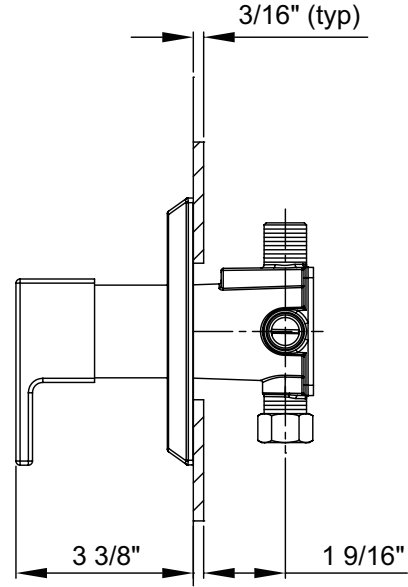

**PIONEER FAUCETS**  
STYLE THAT WORKS

**6MO101T**  
**Mod SERIES**

**Single Handle Diverter Trim Set**

- Metal Lever Handle
- Diverter Valve Face Plate
- Diverter Valve Sleeve
- For Use with 4100B Valve - Valve not included

THICK WALL

THIN WALL