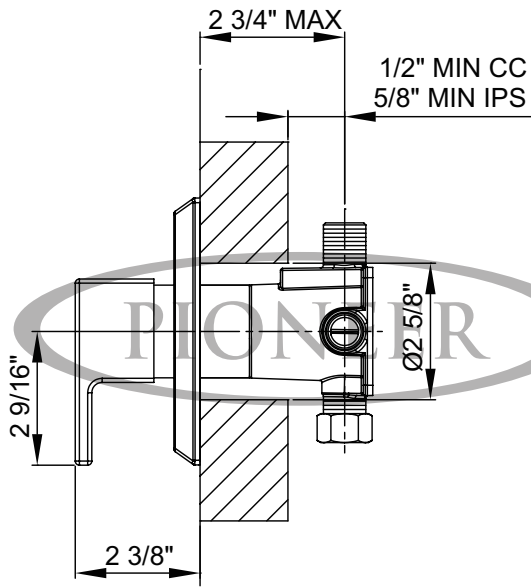

**PIONEER FAUCETS**  
STYLE THAT WORKS

**6MO101T**  
**Mod SERIES**

**Single Handle Diverter Trim Set**

- Metal Lever Handle
- Diverter Valve Face Plate
- Diverter Valve Sleeve
- For Use with 4100B Valve - Valve not included

THICK WALL

THIN WALL