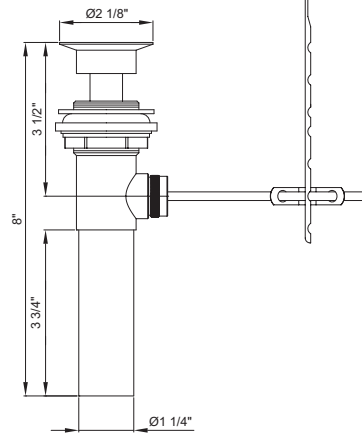

- Metal Lever Handle
- Straight Spout
- 3-3/4" Reach, 2-7/8" from Deck to Aerator
- Ceramic Disc Cartridge with Temperature Limit Cap
- 1-Hole Installation
- Brass Pop-Up Drain Assembly
- Easy-Install 18" Flex Supply Lines With 3/8" Connections
- With 1.2 GPM Flow Rate

Brass Pop-Up Drain