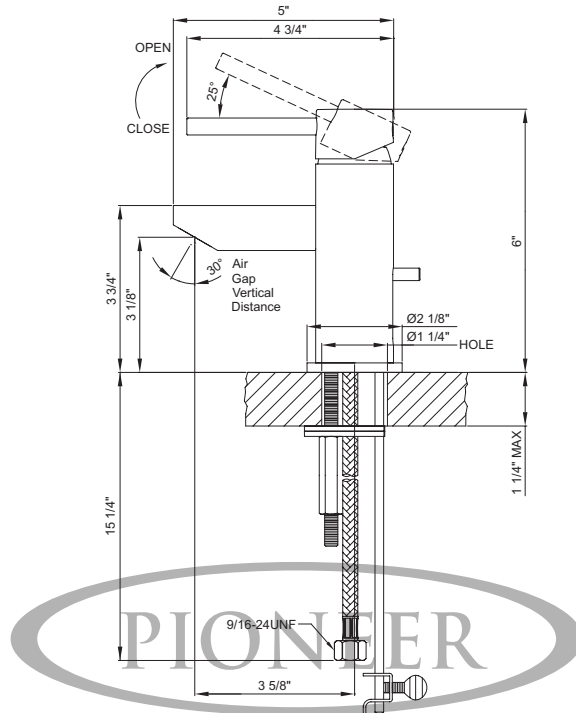

- Metal Lever Handle
- Straight Spout
- 3-3/4" Reach, 2-7/8" from Deck to Aerator
- Ceramic Disc Cartridge with Temperature Limit Cap
- 1-Hole Installation
- Brass Pop-Up Drain Assembly
- Easy-Install 18" Flex Supply Lines With 3/8" Connections
- With 1.2 GPM Flow Rate

Brass Pop-Up Drain