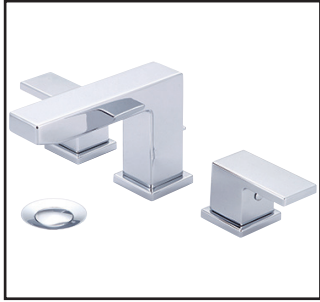

PIONEER FAUCETS
STYLE THAT WORKS

3MO200
Mod SERIES

Two Handle Lavatory Widespread Faucet

- Metal Lever Handles
- Rigid Spout
- 4-7/8" Reach, 3-3/8" from Deck to Aerator
- Ceramic Disc Cartridges
- 3-Hole 6" to 16" Installation
- Brass Pop-Up Drain Assembly
- Easy-Install 18" Flex Supply Lines With 3/8" Connections
- With 1.2 GPM Flow Rate