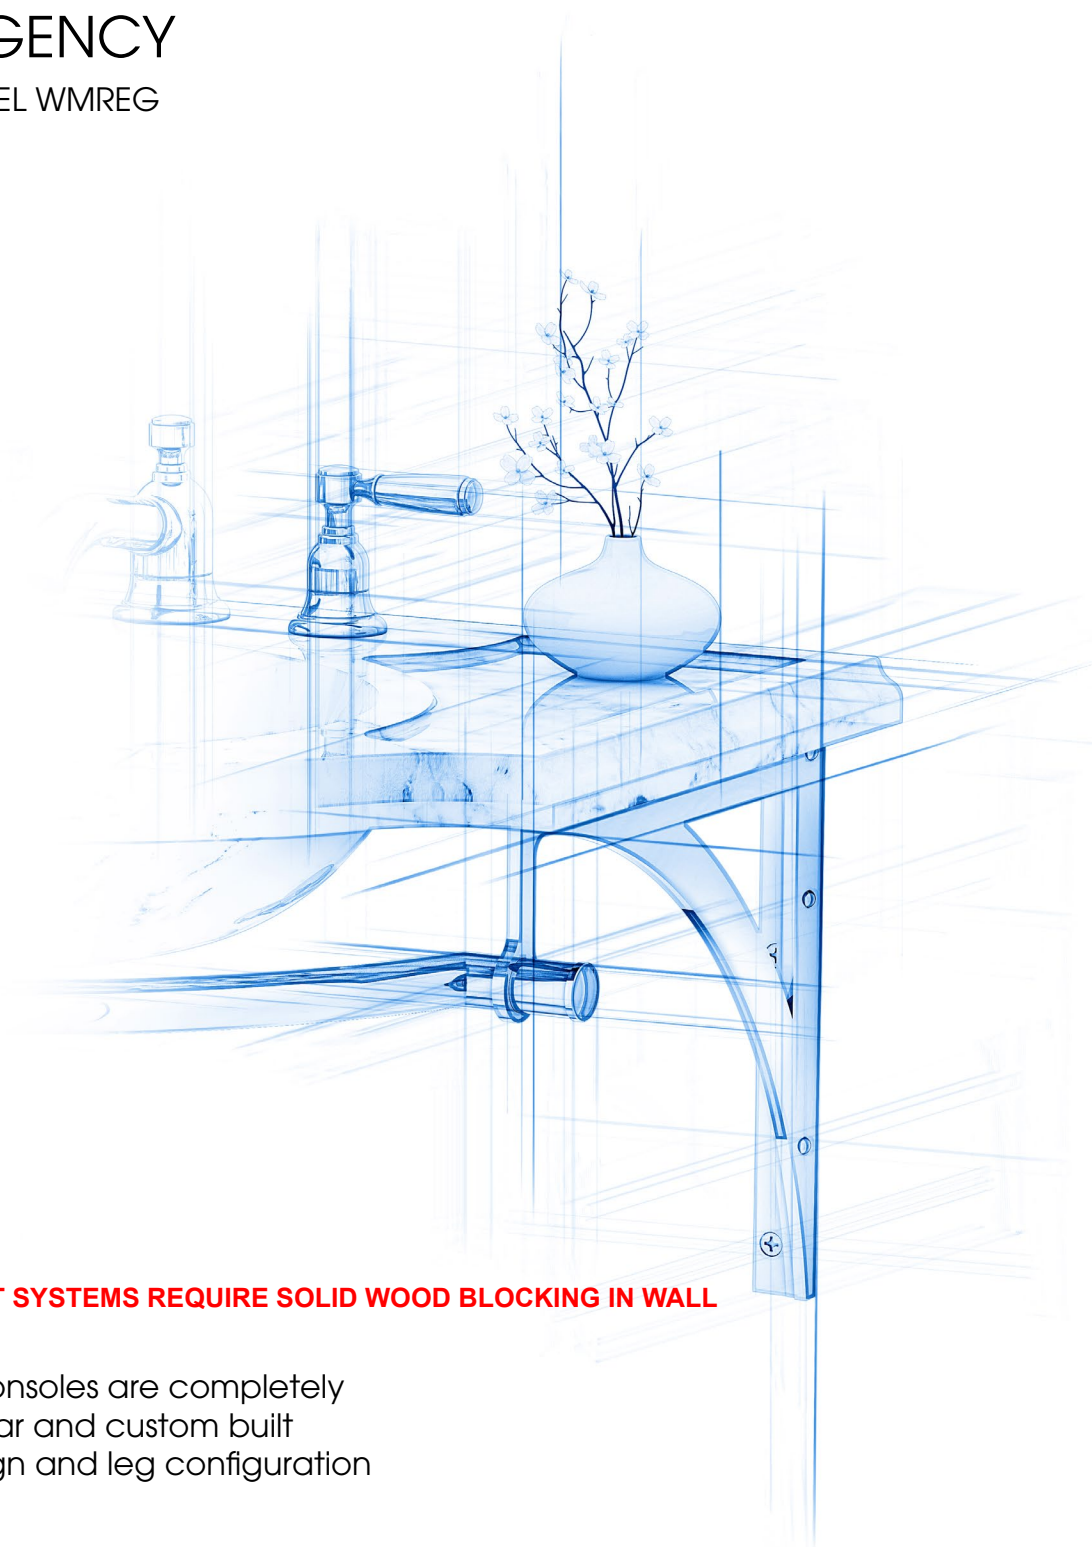

As shown with Stone Forest
Petite Renaissance counter

The details of the Regency model, with its soft curves and masculine flare contribute to this iconic and harmonious design, offering a wall-hung vanity option for applications when a leg system is not practical or a raised architectural concept is preferred. This design elevates the bath environment into a uniquely striking interior.

REGENCY
MODEL WMREG

WALL MOUNT SYSTEMS REQUIRE SOLID WOOD BLOCKING IN WALL

Palmer Consoles are completely modular and custom built to any design and leg configuration

American Manufacturing

Providence, Rhode Island