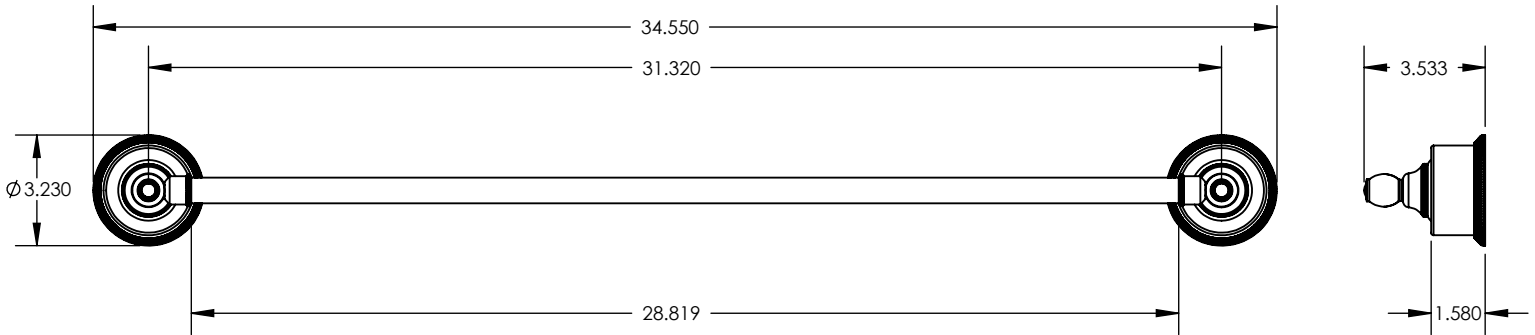

KSD75

■ **PRODUCT FEATURES**

- Style: Traditional
- Collection: Regent
-
-
-

■ **TECHNICAL DETAILS**

ADA Compliance: No
 Installation Type: Wall Mounted
 Primary Material: Brass

■ **PRODUCT DIMENSIONS**

www.phylrich.com

1261 Logan Avenue, Costa Mesa, California 92626.
 Phone: 714.361.4800 Fax: 714.617.3120

Rev-

CODES & STANDARDS

ASME A112.181/ CSA B1251, ASME 112.18.2/ CSA B125.2, ANSI NSF, CEC

WARRANTY

Mechanical Warranty: 10 Years from date of purchase.
 Finish Warranty: See catalog for further information.