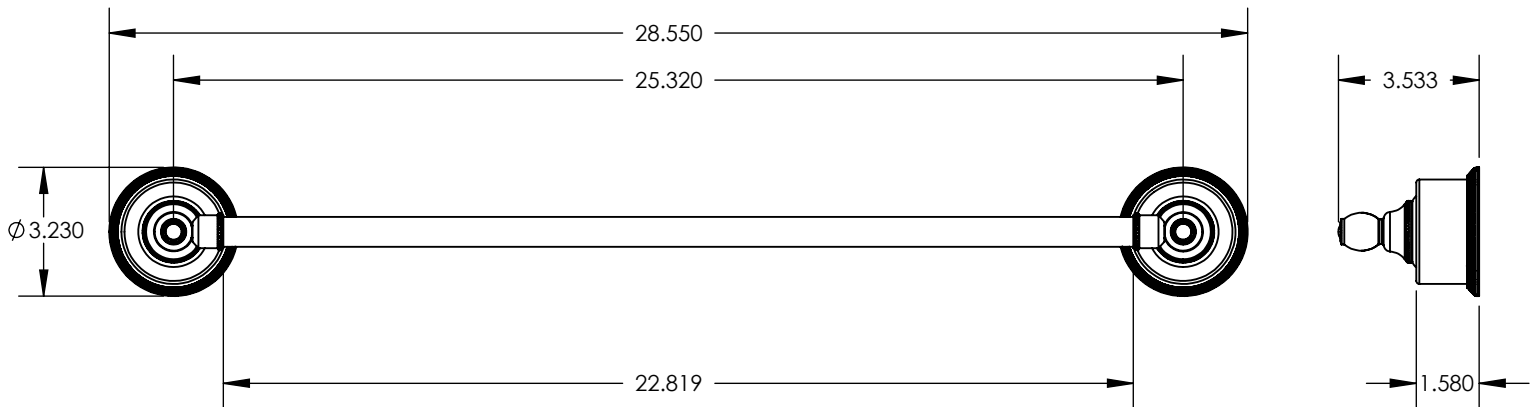

KSD70

■ **PRODUCT FEATURES**

- Style: Traditional
- Collection: Regent
-
-
-

■ **TECHNICAL DETAILS**

ADA Compliance: No
 Installation Type: Wall Mounted
 Primary Material: Brass

■ **PRODUCT DIMENSIONS**

www.phylrich.com