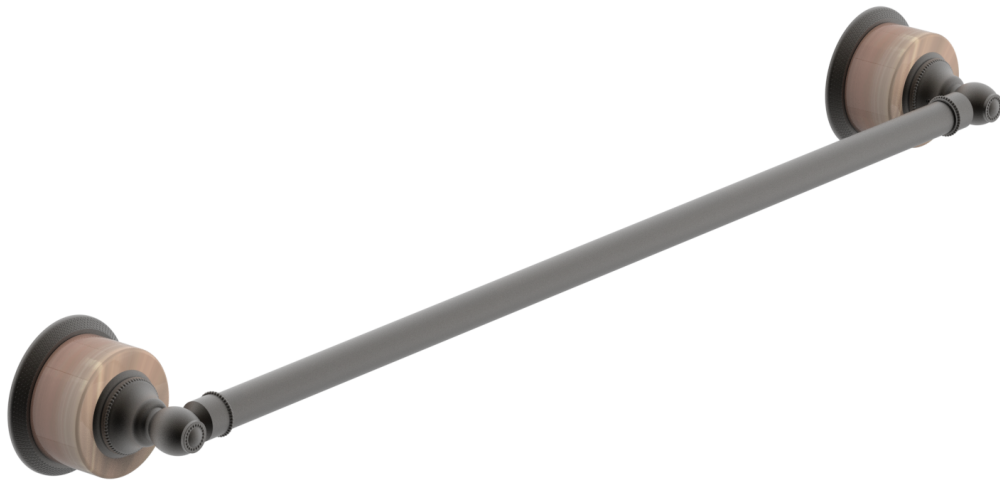

KSD70

■ **PRODUCT FEATURES**

- Style: Traditional
- Collection: Regent
-
-
-

■ **TECHNICAL DETAILS**

ADA Compliance: No
 Installation Type: Wall Mounted
 Primary Material: Brass

■ **PRODUCT DIMENSIONS**

www.phylrich.com