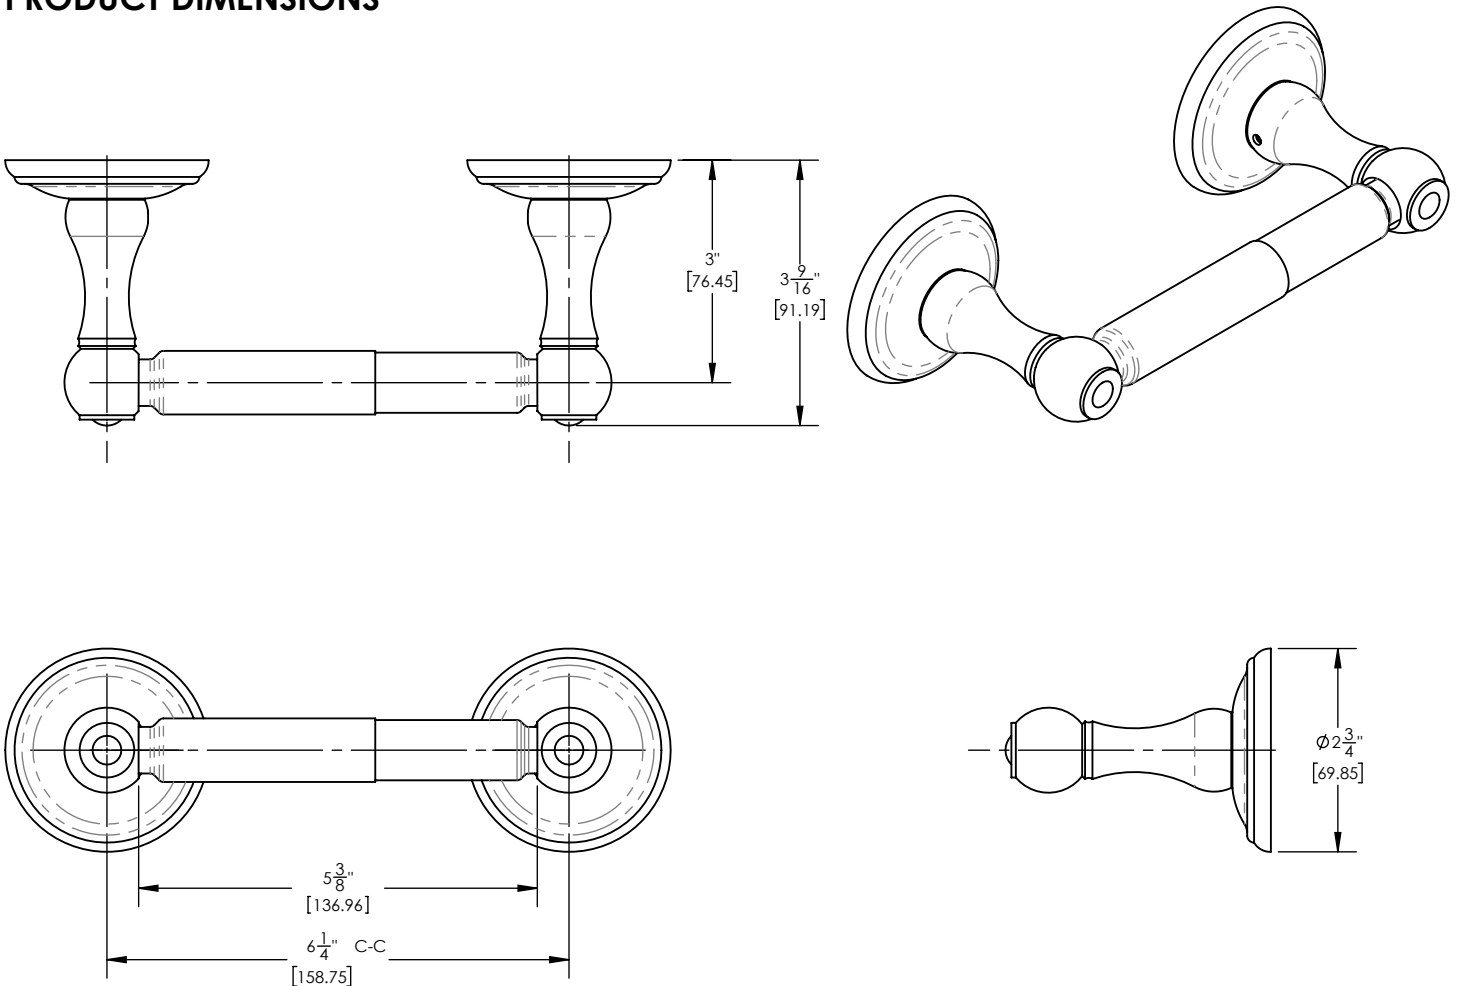

KGB50

■ **PRODUCT FEATURES**

- Style: Traditional
- Collection: 3Ring
-
-
-

■ **TECHNICAL DETAILS**

ADA Compliance: No
 Installation Type: Wall Mounted
 Primary Material: Brass

■ **PRODUCT DIMENSIONS**

www.phylrich.com