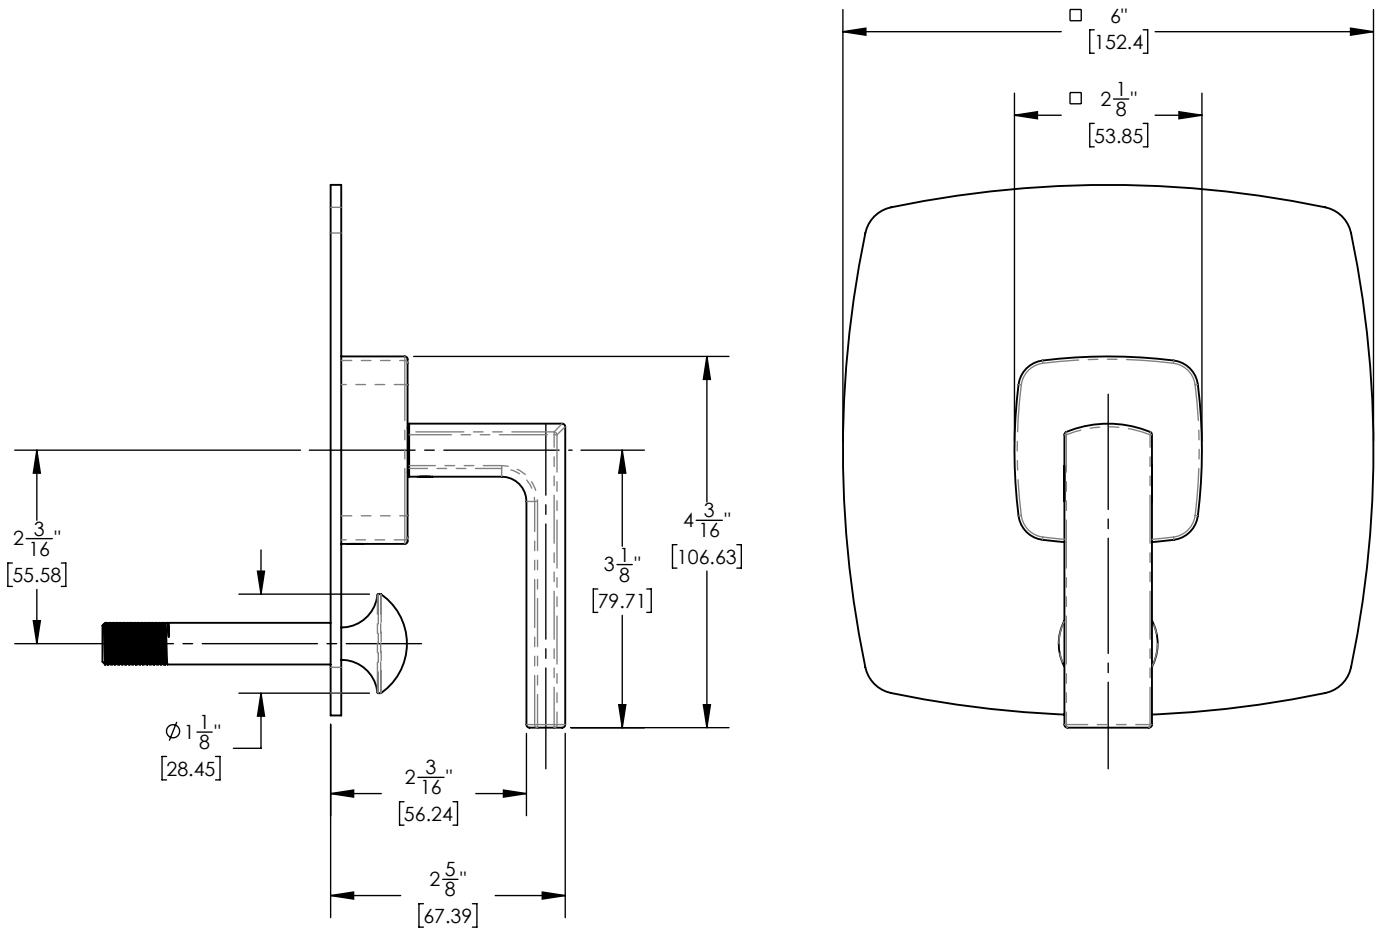

4-517

■ **PRODUCT FEATURES**

- Style: Contemporary
- Collection: Radi
- Temperature Controlled Pressure Balance
- Lever Handle
-
-

■ **TECHNICAL DETAILS**

ADA Compliance: No
 Access Hole Diameter: 5"
 Handle Turn Angle: 115°
 Installation Type: Wall Mounted
 Primary Material: Brass
 Valve Material: Ceramic

■ **PRODUCT DIMENSIONS**

www.phylrich.com

1261 Logan Avenue, Costa Mesa, California 92626.
 Phone: 714.361.4800 Fax: 714.617.3120

CODES & STANDARDS

ASME A112.181/ CSA B1251, ASME 112.18.2/ CSA B125.2, ANSI NSF, CEC