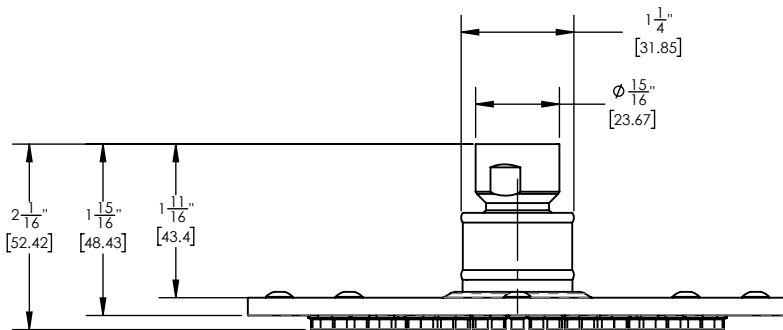

6" Round Shower Head

3-332

PRODUCT FEATURES

TECHNICAL DETAILS

ADA Compliance: No
Flow Restriction: 1.8 gpm

PRODUCT DIMENSIONS

www.phylrich.com

1261 Logan Avenue, Costa Mesa, California 92626.
Phone: 714.361.4800 Fax: 714.617.3120