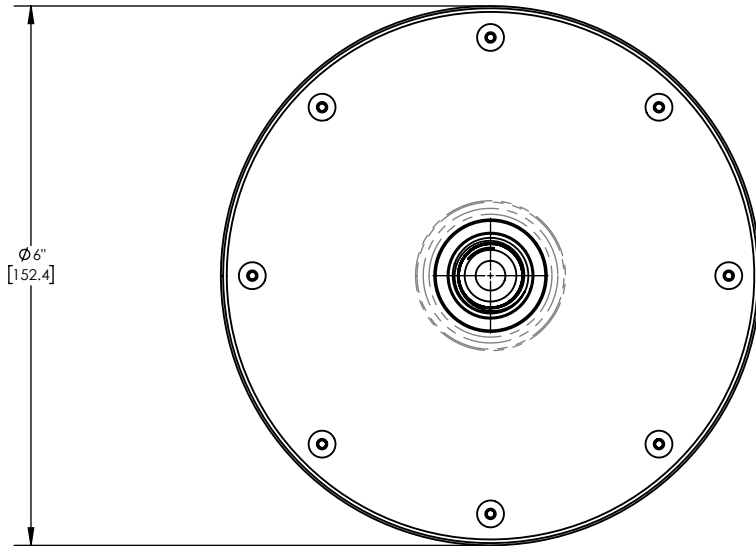

6" Round Shower Head

3-332

PRODUCT FEATURES

TECHNICAL DETAILS

ADA Compliance: No
Flow Restriction: 1.8 gpm

PRODUCT DIMENSIONS

www.phylrich.com

1261 Logan Avenue, Costa Mesa, California 92626.
Phone: 714.361.4800 Fax: 714.617.3120