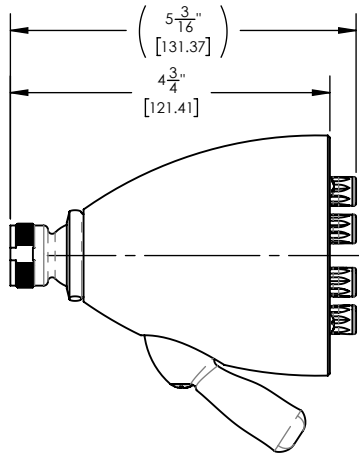

■ **PRODUCT FEATURES**

- Spray Settings include:
Intense, Rain and Full Flood
- **Shower Head only**
-
-

■ **TECHNICAL DETAILS**

ADA Compliance: No
Flow Restriction: 1.8 gpm

■ **PRODUCT DIMENSIONS**

www.phylrich.com