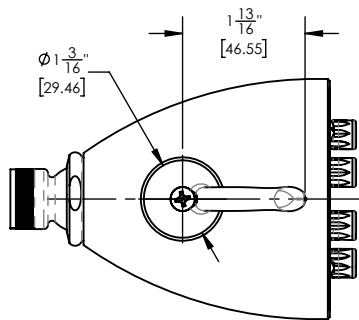

■ **PRODUCT FEATURES**

- Spray Settings include:
Intense, Rain and Full Flood
- **Shower Head only**
-
-

■ **TECHNICAL DETAILS**

ADA Compliance: No
Flow Restriction: 1.8 gpm

■ **PRODUCT DIMENSIONS**

www.phylrich.com