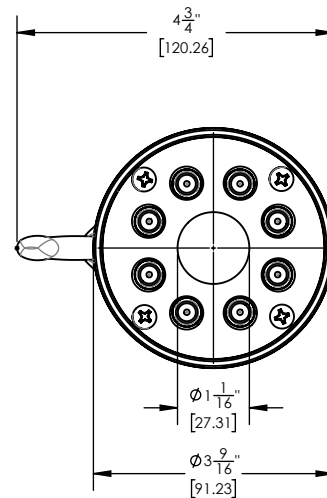

■ **PRODUCT FEATURES**

- Spray Settings include:
Intense, Rain and Full Flood
- **Shower Head only**
-
-

■ **TECHNICAL DETAILS**

ADA Compliance: No
Flow Restriction: 1.8 gpm

■ **PRODUCT DIMENSIONS**

www.phylrich.com