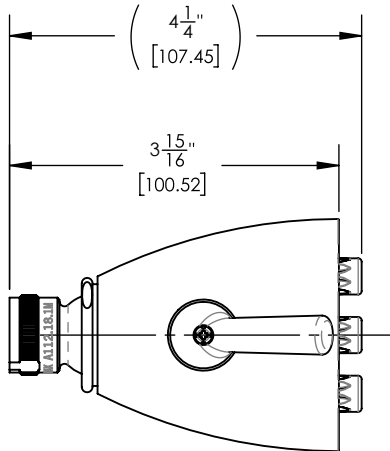

PRODUCT DIMENSIONS

www.phylrich.com

1261 Logan Avenue, Costa Mesa, California 92626.
Phone: 714.361.4800 Fax: 714.617.3120

Rev-

CODES & STANDARDS

ASME A112.181/ CSA B1251, ASME 112.18.2/ CSA B125.2, ANSI NSF, CEC

WARRANTY

Mechanical Warranty: 10 Years from date of purchase.
Finish Warranty: See catalog for further information.