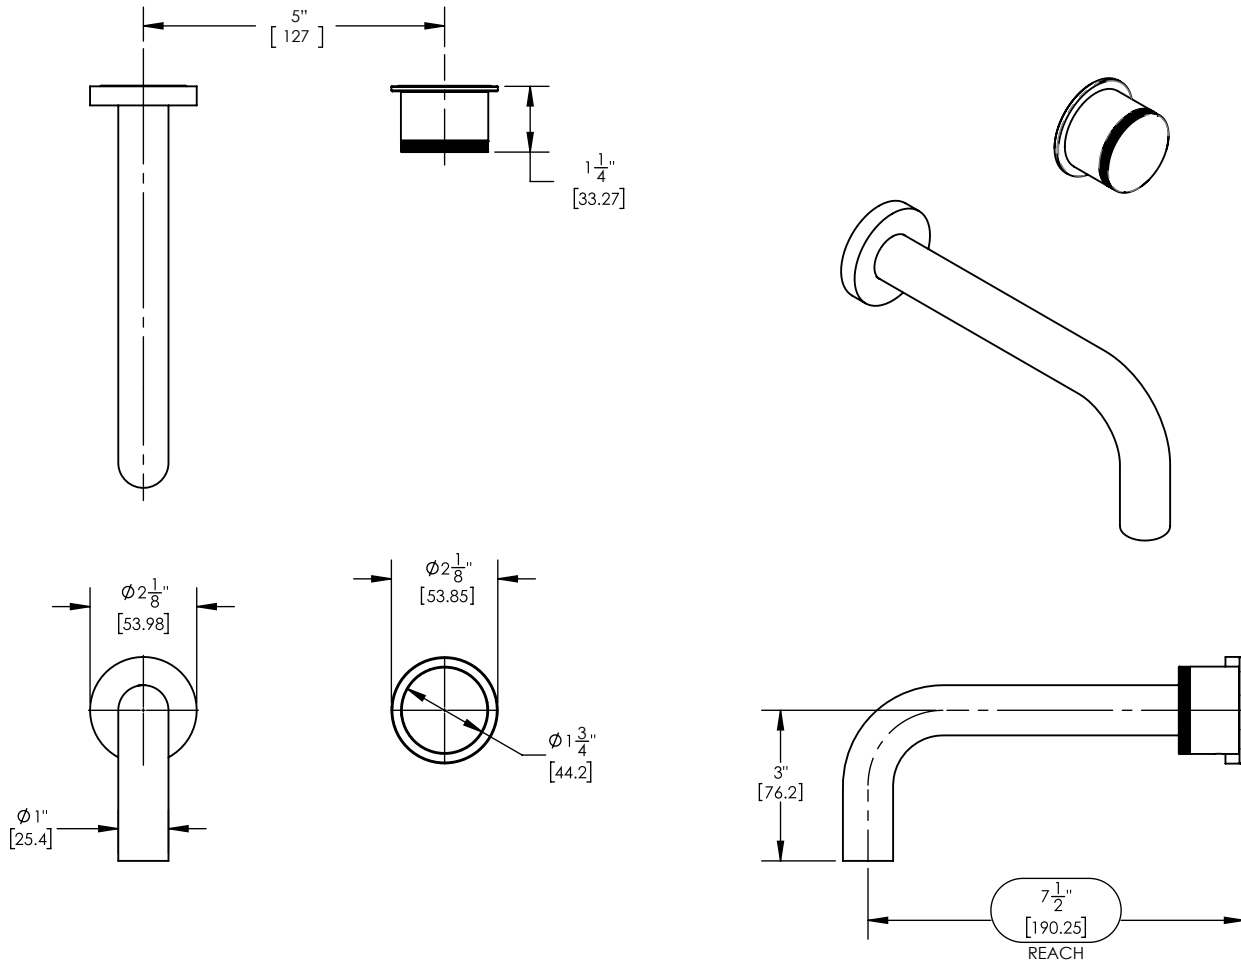

PRODUCT DIMENSIONS

www.phylrich.com

1261 Logan Avenue, Costa Mesa, California 92626.
Phone: 714.361.4800 Fax: 714.617.3120

Rev-

CODES & STANDARDS

ASME A112.181/CSA B1251, ASME 112.18.2/CSA B125.2, ANSI NSF, CEC

WARRANTY

Mechanical Warranty: 10 Years from date of purchase.
Finish Warranty: See catalog for further information.