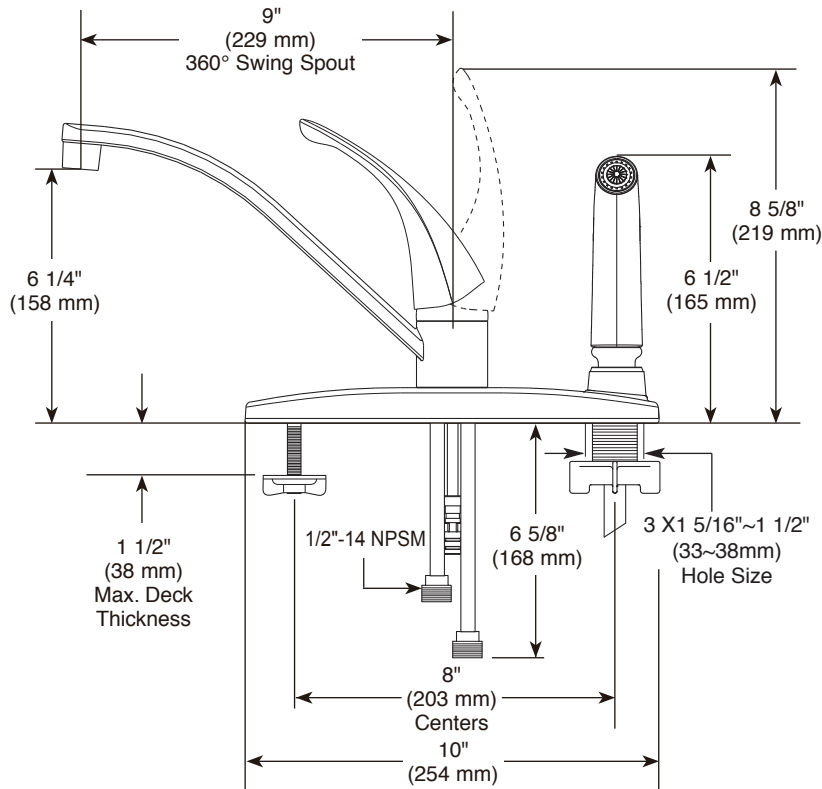

P188400LF-SS:

KITCHEN FAUCET

- Single handle, lever, kitchen faucet with integral side spray.

STANDARD SPECIFICATIONS

- Single handle kitchen faucet for exposed mountings on 3 hole sinks with 8" centers.
- Standard 9" (229 mm) long spout swings 360°.
- Replaceable rotating ball valve with replaceable non-metallic seats.
- 1/2" - 14 NPSM threaded male inlet adapters.