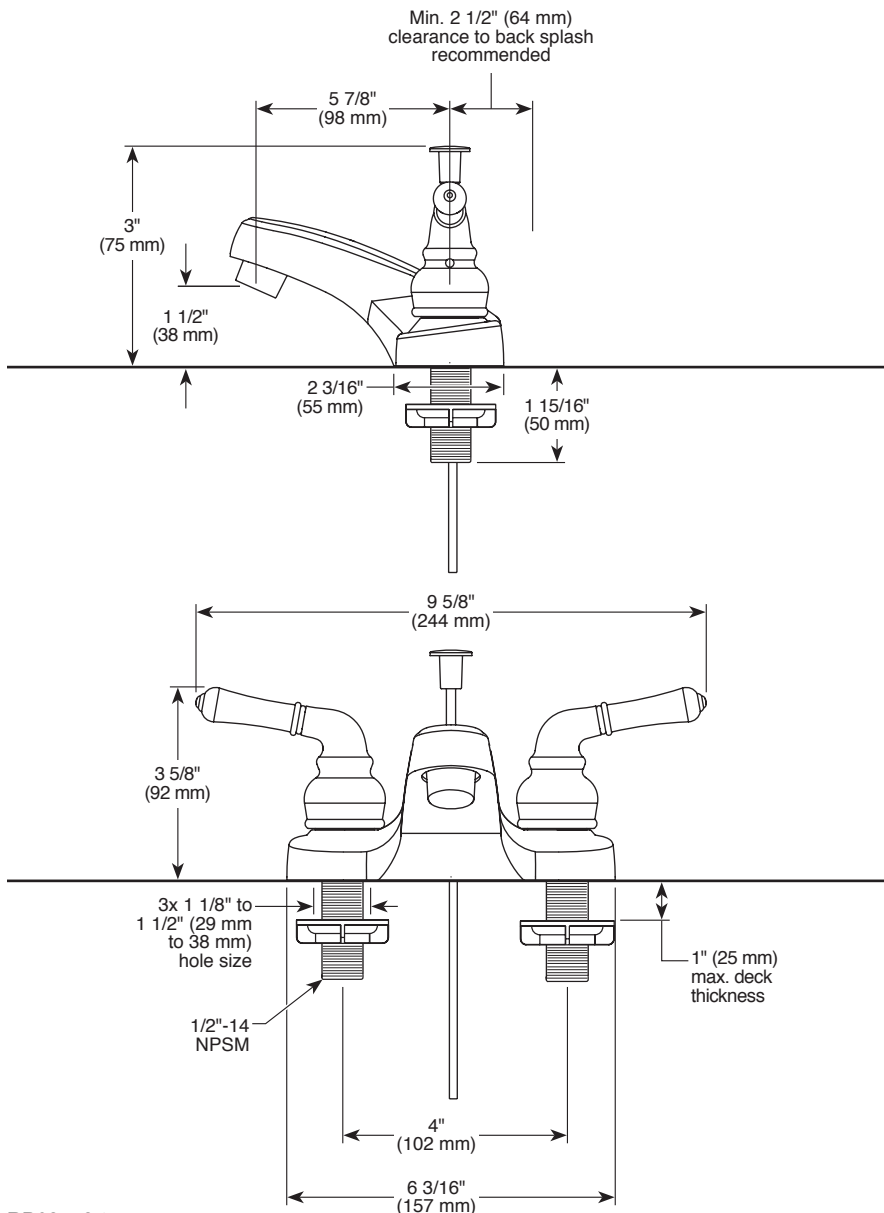

### ■ Two Handle Centerset Deck Mount

#### STANDARD SPECIFICATIONS:

- Max flow rate: 1.5 gpm @ 60 PSI, 5.7 L/min @ 414 kPa.
- Max flow rate (ECO models only): 1.2 gpm @ 60 psi, 4.5 L/min @ 414 kPa.
- Three hole mount.
- Hot and cold stems are interchangeable.
- 1/4 turn handle stops.
- Control mechanism is a rotating cylinder type with stainless steel plate and 90° rotation, with replaceable non-metallic seats.
- Models have drain with pop-up type fitting with plated flange and stopper.
- RP76691 thick deck mounting kit adds 1 1/4" (32 mm) to maximum deck thickness.

#### COMPLIES WITH:

- ASME A1 12.18.1 / CSA B125.1
- ASME A1 12.18.2 / CSA B125.2
-  Indicates compliance to ICC/ANSI A117.1 - Valve control only
- EPA WaterSense®

RP62472▲  
Plastic Pop-Up