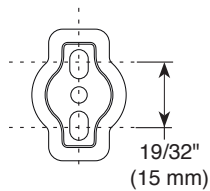

Mounting Specifications

ACCESSORIES

- Westchester™ Bath Collection
- Towel Ring

STANDARD SPECIFICATIONS:

- Wood blocking is preferable behind all wall surfaces. If wood blocking is not available, the following fasteners are suggested: Tile/Masonry-Plastic or lead Anchors Plaster/drywall-Toggle bolts.
- Mounting hardware and mounting template included with product.