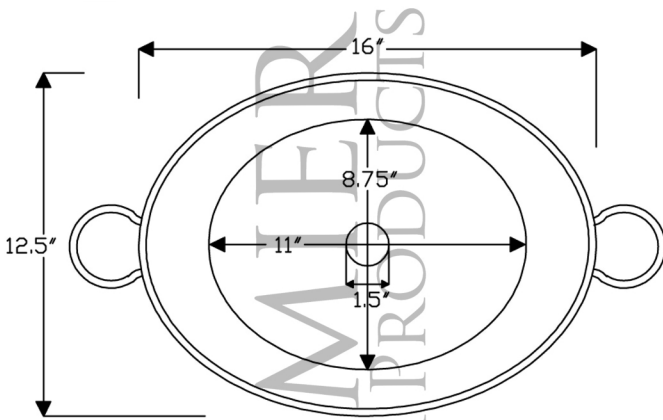

PREMIER
COPPER PRODUCTS

MODEL NUMBER: VOB16DB

* Description: Oval Bucket Vessel Hammered Copper Sink with Handles

* Outer Dimensions: 19" x 12.5" x 7.25"

* Inner Dimensions: 15.5" x 12" x 7.25"

* Bottom Dimensions: 11" x 8.75"

* Rim: 1/4" Wire Rim

* Drain Opening: 1.5"

* Finish: Oil Rubbed Bronze

THIS PRODUCTS IS HAND CRAFTED, SMALL VARIANCES IN COLOR AND SIZE MAY OCCUR.
DIMENSIONS MAY VARY UP TO 1/2". DO NOT MAKE ANY INSTALLATION CUTS UNTIL YOU RECEIVE YOUR ITEM(S).