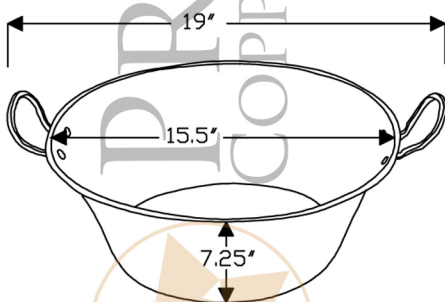

PREMIER
COPPER PRODUCTS

MODEL NUMBER: VOB16DB

* Description: Oval Bucket Vessel Hammered Copper Sink with Handles

* Outer Dimensions: 19" x 12.5" x 7.25"

* Inner Dimensions: 15.5" x 12" x 7.25"

* Bottom Dimensions: 11" x 8.75"

* Rim: 1/4" Wire Rim

* Drain Opening: 1.5"

* Finish: Oil Rubbed Bronze

THIS PRODUCTS IS HAND CRAFTED, SMALL VARIANCES IN COLOR AND SIZE MAY OCCUR.
DIMENSIONS MAY VARY UP TO 1/2". DO NOT MAKE ANY INSTALLATION CUTS UNTIL YOU RECEIVE YOUR ITEM(S).