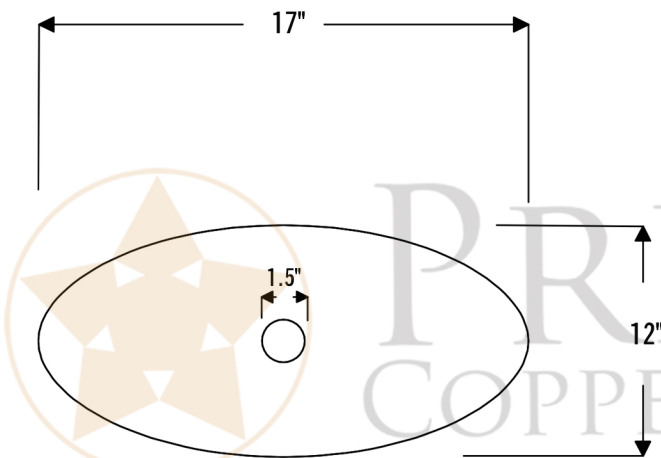

PREMIER
COPPER PRODUCTS

MODEL NUMBER: V017WPC

- Description: 17" Oval Wired Rim Vessel Hammered Copper Sink in Polished Copper
- Outer Dimension: 17" x 12" x 5"
- Rim: Rigid Copper Wrapped Wire
- Drain Opening: 1.5"
- Finish: Polished Copper

CODE/STANDARD COMPLIANCE

* IAPMO/cUPC LISTED

THIS PRODUCT IS HAND CRAFTED, SMALL VARIANCES IN COLOR AND SIZE MAY OCCUR.
DO NOT MAKE ANY INSTALLATION CUTS UNTIL YOU RECEIVE YOUR ITEM(S).