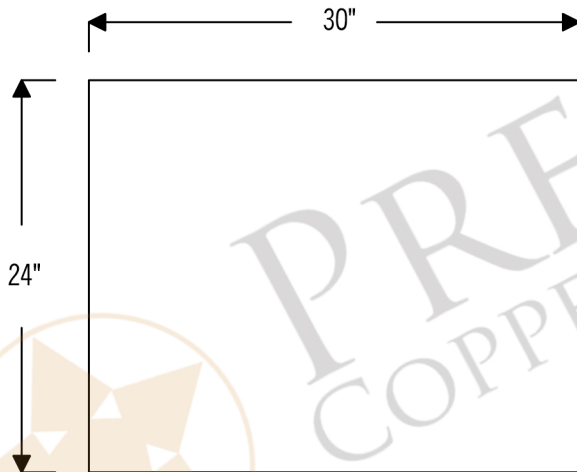

PREMIER
COPPER PRODUCTS

MODEL NUMBER: TTREC3024DB

- * Description: 30" x 24" Rectangle Hammered Copper Table Top
- * Outer Dimension: 30" x 24" x 1.5"
- * Design: Hammered Copper Surface
- * Material: Copper Wrapped Over MDF
- * Finish: Oil Rubbed Bronze | Living Copper
- * DOES NOT INCLUDE STAND