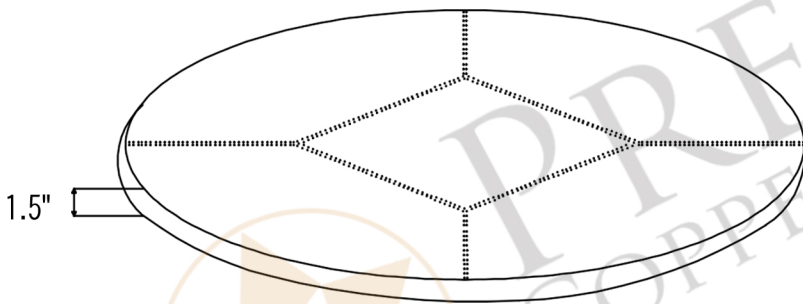

## MODEL NUMBER: TTR30Z

- \* Description: 30" Round Zinc Table Top
- \* Outer Dimension: 30" x 1.5"
- \* Design: Hammered Zinc Surface Wrapped Over MDF
- \* Finish: Zinc
- \* DOES NOT INCLUDE STAND

THIS PRODUCT IS HAND CRAFTED, SMALL VARIANCES IN COLOR AND SIZE MAY OCCUR.