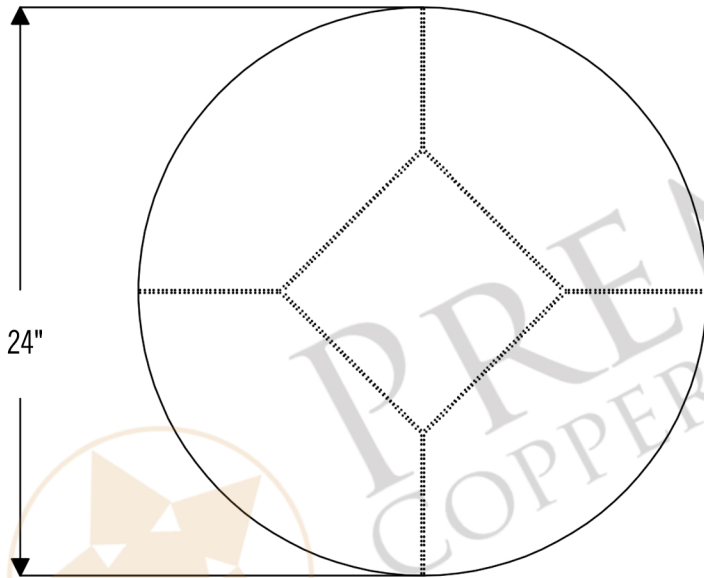

PREMIER  
COPPER PRODUCTS

MODEL NUMBER: TTR24Z

- \* Description: 24" Round Zinc Table Top
- \* Outer Dimension: 24" x 1.5"
- \* Design: Hammered Zinc Surface Wrapped Over MDF
- \* Finish: Zinc
- \* DOES NOT INCLUDE STAND