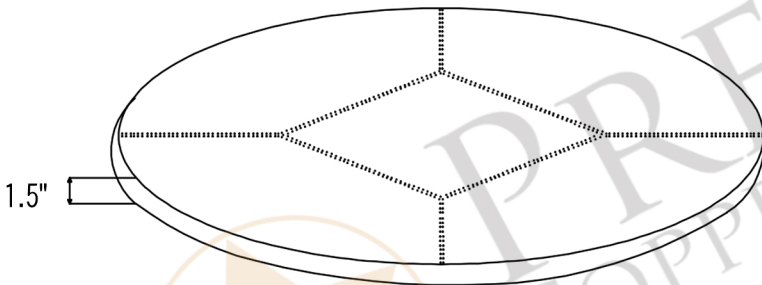

PREMIER  
COPPER PRODUCTS

MODEL NUMBER: TTR24Z

- \* Description: 24" Round Zinc Table Top
- \* Outer Dimension: 24" x 1.5"
- \* Design: Hammered Zinc Surface Wrapped Over MDF
- \* Finish: Zinc
- \* DOES NOT INCLUDE STAND