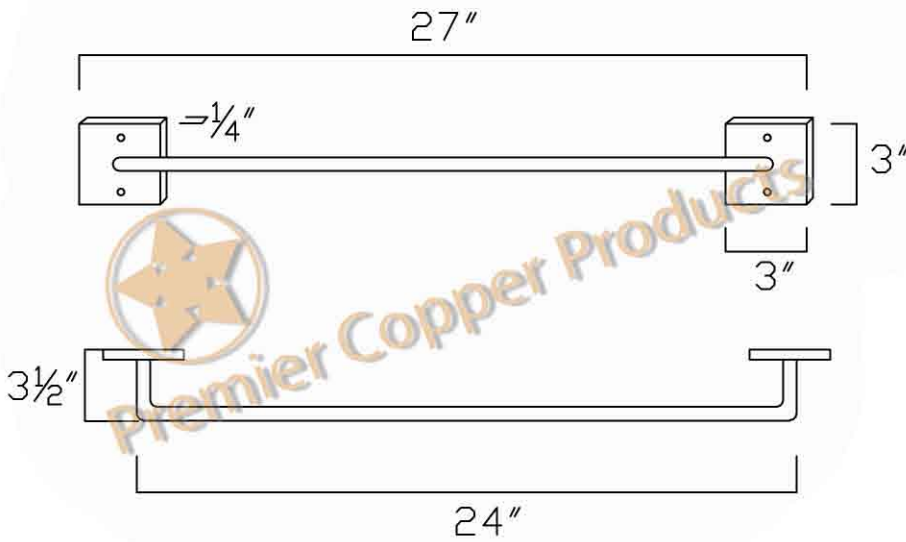

# ITEM# TR24DB 24" TOWEL BAR

DIMENSIONS: 24"X3"X $\frac{1}{4}$ "

**IMPORTANT:** THIS PRODUCT IS HAND CRAFTED AND SMALL VARIANCES MAY OCCUR. DIMENSIONS MAY VARY UP TO 1/4".