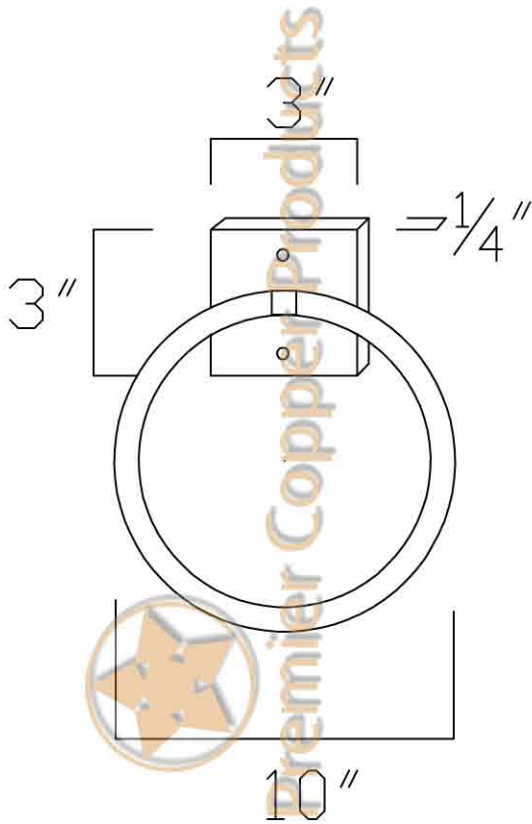

ITEM# TR10DB 10" TOWEL RING

DIMENSIONS: 10"X10"X $\frac{1}{4}$ "

IMPORTANT: THIS PRODUCT IS HAND CRAFTED AND SMALL VARIANCES MAY OCCUR. DIMENSIONS MAY VARY UP TO $\frac{1}{4}$ ".