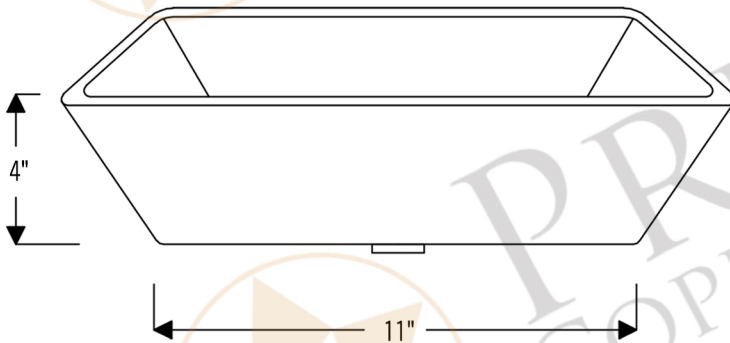

PREMIER
COPPER PRODUCTS

MODEL NUMBER: Tfvrec15db

DESCRIPTION: Terra Firma 15" Rectangle Vessel Sink

OUTER DIMENSION: 15" x 11" x 4"

BOTTOM SINK FLOOR DIMENSION: 11" x 7"

SINK HEIGHT: 4"

TEXTURE: Terra Firma

FINISH: Living Copper / Oil Rubbed Bronze

RIM: Hand Forged Polished Top Rim

DRAIN OPENING: 1.5"

INSTALLATION TYPE: Vessel

THIS PRODUCT IS HAND CRAFTED, SMALL VARIANCES IN COLOR AND SIZE MAY OCCUR.
DO NOT MAKE ANY INSTALLATION CUTS UNTIL YOU RECEIVE YOUR ITEM(S).