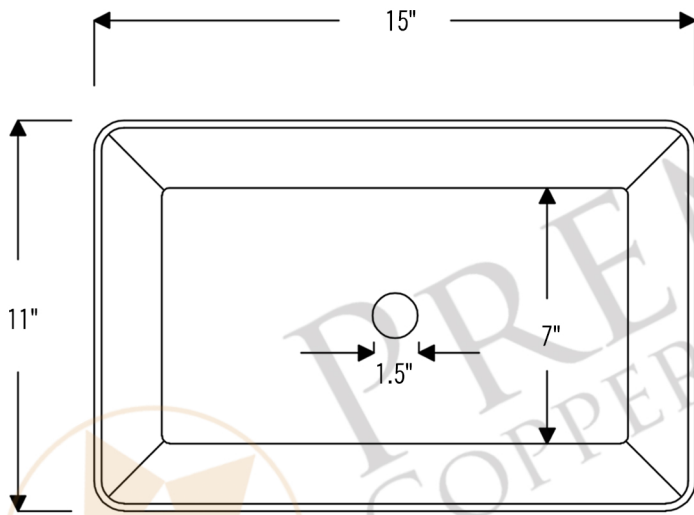

PREMIER
COPPER PRODUCTS

MODEL NUMBER: Tfvrec15db

DESCRIPTION: Terra Firma 15" Rectangle Vessel Sink

OUTER DIMENSION: 15" x 11" x 4"

BOTTOM SINK FLOOR DIMENSION: 11" x 7"

SINK HEIGHT: 4"

TEXTURE: Terra Firma

FINISH: Living Copper / Oil Rubbed Bronze

RIM: Hand Forged Polished Top Rim

DRAIN OPENING: 1.5"

INSTALLATION TYPE: Vessel

THIS PRODUCT IS HAND CRAFTED, SMALL VARIANCES IN COLOR AND SIZE MAY OCCUR.
DO NOT MAKE ANY INSTALLATION CUTS UNTIL YOU RECEIVE YOUR ITEM(S).