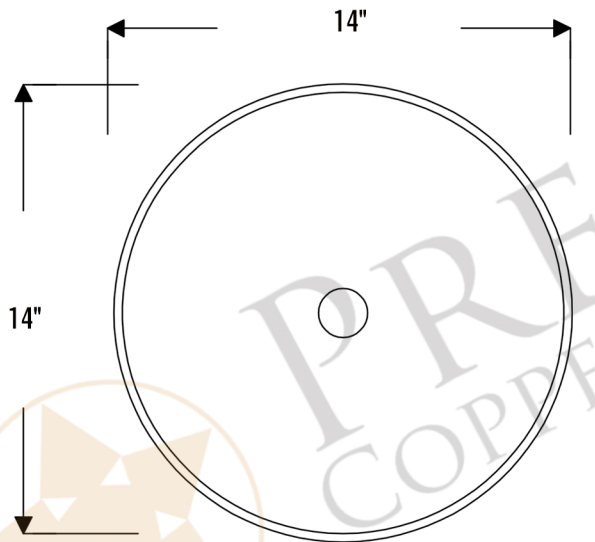

**PREMIER**  
COPPER PRODUCTS

**MODEL NUMBER: TFVR14EN**

**DESCRIPTION: Terra Firma 14" Round Vessel Sink**

**OUTER DIMENSION: 14" x 4"**

**BOTTOM SINK FLOOR DIMENSION: 9" Rounded**

**SINK HEIGHT: 4"**

**TEXTURE: Terra Firma**

**FINISH: Nickel**

**RIM: Hand Forged Top Rim**

**DRAIN OPENING: 1.5"**

**INSTALLATION TYPE: Vessel**

THIS PRODUCT IS HAND CRAFTED, SMALL VARIANCES IN COLOR AND SIZE MAY OCCUR.  
DO NOT MAKE ANY INSTALLATION CUTS UNTIL YOU RECEIVE YOUR ITEM(S).