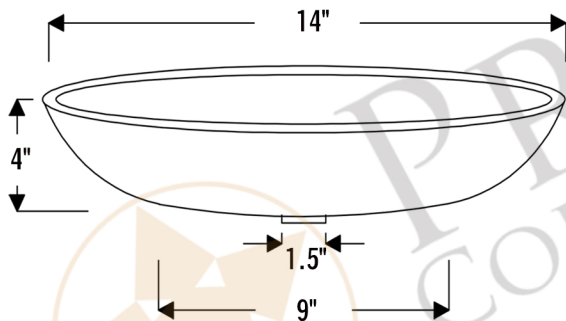

**PREMIER**  
COPPER PRODUCTS

**MODEL NUMBER: TFVR14EN**

**DESCRIPTION: Terra Firma 14" Round Vessel Sink**

**OUTER DIMENSION: 14" x 4"**

**BOTTOM SINK FLOOR DIMENSION: 9" Rounded**

**SINK HEIGHT: 4"**

**TEXTURE: Terra Firma**

**FINISH: Nickel**

**RIM: Hand Forged Top Rim**

**DRAIN OPENING: 1.5"**

**INSTALLATION TYPE: Vessel**

THIS PRODUCT IS HAND CRAFTED, SMALL VARIANCES IN COLOR AND SIZE MAY OCCUR.  
DO NOT MAKE ANY INSTALLATION CUTS UNTIL YOU RECEIVE YOUR ITEM(S).