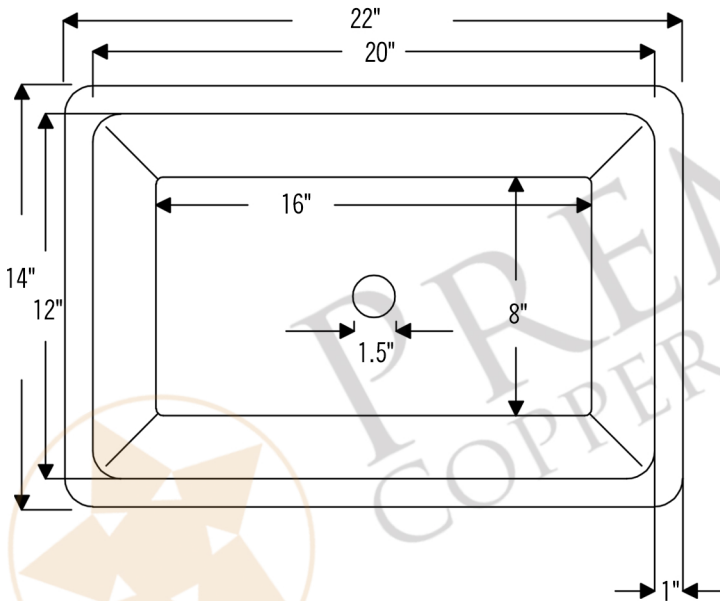

**PREMIER**  
COPPER PRODUCTS

**MODEL NUMBER: TFLREC22PB**

**DESCRIPTION: Terra Firma 22" Rectangle Under Counter  
Bathroom Sink**

**OUTER DIMENSION: 22" x 14" x 4"**

**INNER DIMENSION: 20" x 12" x 4"**

**BOTTOM SINK FLOOR DIMENSION: 16" x 8"**

**SINK HEIGHT: 4"**

**TEXTURE: Terra Firma**

**FINISH: Polished Brass**

**RIM: 1"**

**DRAIN OPENING: 1.5"**

**INSTALLATION TYPE: Undermount**

THIS PRODUCT IS HAND CRAFTED, SMALL VARIANCES IN COLOR AND SIZE MAY OCCUR.  
DO NOT MAKE ANY INSTALLATION CUTS UNTIL YOU RECEIVE YOUR ITEM(S).