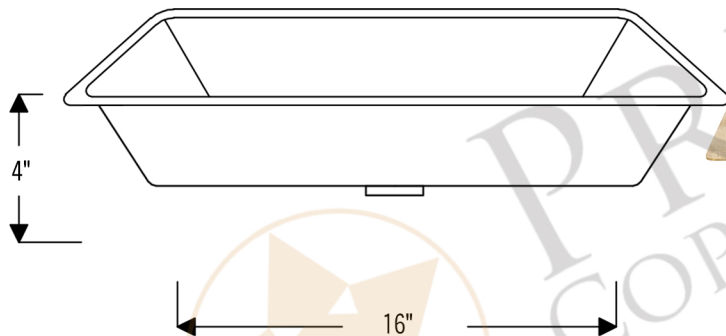

**PREMIER**  
COPPER PRODUCTS

**MODEL NUMBER: TFLREC22PB**

**DESCRIPTION: Terra Firma 22" Rectangle Under Counter  
Bathroom Sink**

**OUTER DIMENSION: 22" x 14" x 4"**

**INNER DIMENSION: 20" x 12" x 4"**

**BOTTOM SINK FLOOR DIMENSION: 16" x 8"**

**SINK HEIGHT: 4"**

**TEXTURE: Terra Firma**

**FINISH: Polished Brass**

**RIM: 1"**

**DRAIN OPENING: 1.5"**

**INSTALLATION TYPE: Undermount**

THIS PRODUCT IS HAND CRAFTED, SMALL VARIANCES IN COLOR AND SIZE MAY OCCUR.  
DO NOT MAKE ANY INSTALLATION CUTS UNTIL YOU RECEIVE YOUR ITEM(S).