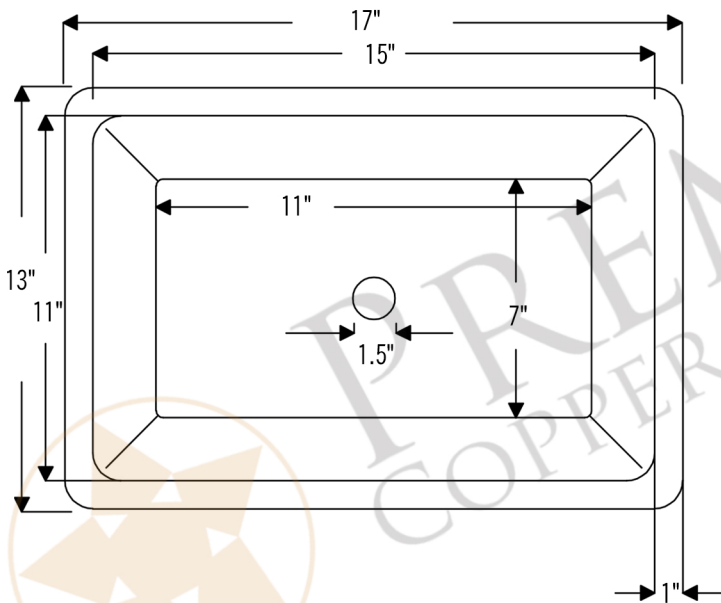

PREMIER
COPPER PRODUCTS

MODEL NUMBER: TFLREC17DB

**DESCRIPTION: Terra Firma 17" Rectangle Under Counter
Bathroom Sink**

OUTER DIMENSION: 17" x 13" x 4"

INNER DIMENSION: 15" x 11" x 4"

BOTTOM SINK FLOOR DIMENSION: 11" x 7"

SINK HEIGHT: 4"

TEXTURE: Terra Firma

FINISH: Living Copper / Oil Rubbed Bronze

RIM: 1"

DRAIN OPENING: 1.5"

INSTALLATION TYPE: Undermount

THIS PRODUCT IS HAND CRAFTED, SMALL VARIANCES IN COLOR AND SIZE MAY OCCUR.
DO NOT MAKE ANY INSTALLATION CUTS UNTIL YOU RECEIVE YOUR ITEM(S).