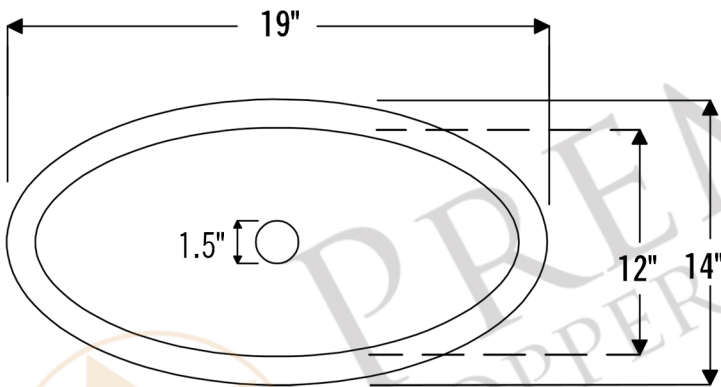

PREMIER
COPPER PRODUCTS

MODEL NUMBER: TFLO19FPB

DESCRIPTION: Terra Firma 19" Oval Under Counter
Bathroom Sink

OUTER DIMENSION: 19" x 14" x 6"

INNER DIMENSION: 17" x 12" x 6"

SINK HEIGHT: 6"

TEXTURE: Terra Firma

FINISH: Polished Brass

RIM: 1"

DRAIN OPENING: 1.5"

INSTALLATION TYPE: Undermount

THIS PRODUCT IS HAND CRAFTED, SMALL VARIANCES IN COLOR AND SIZE MAY OCCUR.
DO NOT MAKE ANY INSTALLATION CUTS UNTIL YOU RECEIVE YOUR ITEM(S).