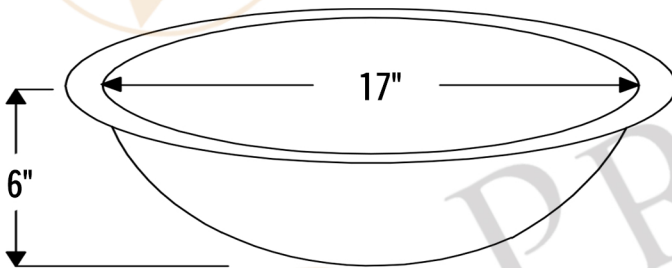

PREMIER
COPPER PRODUCTS

MODEL NUMBER: TFLO19FPB

DESCRIPTION: Terra Firma 19" Oval Under Counter
Bathroom Sink

OUTER DIMENSION: 19" x 14" x 6"

INNER DIMENSION: 17" x 12" x 6"

SINK HEIGHT: 6"

TEXTURE: Terra Firma

FINISH: Polished Brass

RIM: 1"

DRAIN OPENING: 1.5"

INSTALLATION TYPE: Undermount

THIS PRODUCT IS HAND CRAFTED, SMALL VARIANCES IN COLOR AND SIZE MAY OCCUR.
DO NOT MAKE ANY INSTALLATION CUTS UNTIL YOU RECEIVE YOUR ITEM(S).