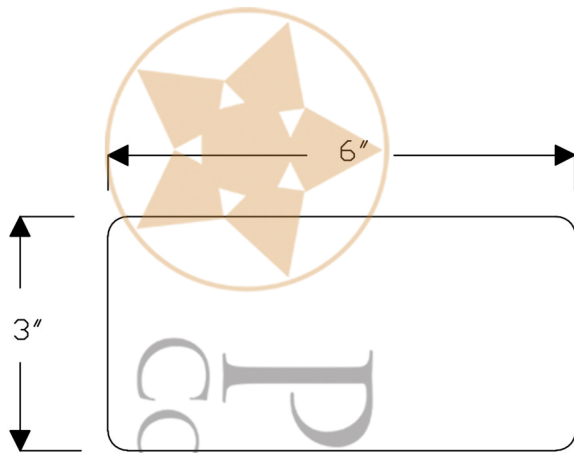

## MODEL NUMBER: T36DBH\_PKG4

- \* Description: Hammered Copper Tile Package
- \* Dimensions: 3" x 6"
- \* Quantity: **4 Tiles Total**
- \* Finish: Oil Rubbed Bronze

\* ORB: Oil Rubbed Bronze

### **TILE DETAILS (Model# T36DBH)**

- \* Dimensions: 3" x 6"
- \* Finish: Oil Rubbed Bronze
- \* Quantity: 4 Tiles Total

DUE TO THE HAND CRAFTED NATURE OF THIS PRODUCT SMALL VARIANCES IN COLOR AND SIZE MAY OCCUR.