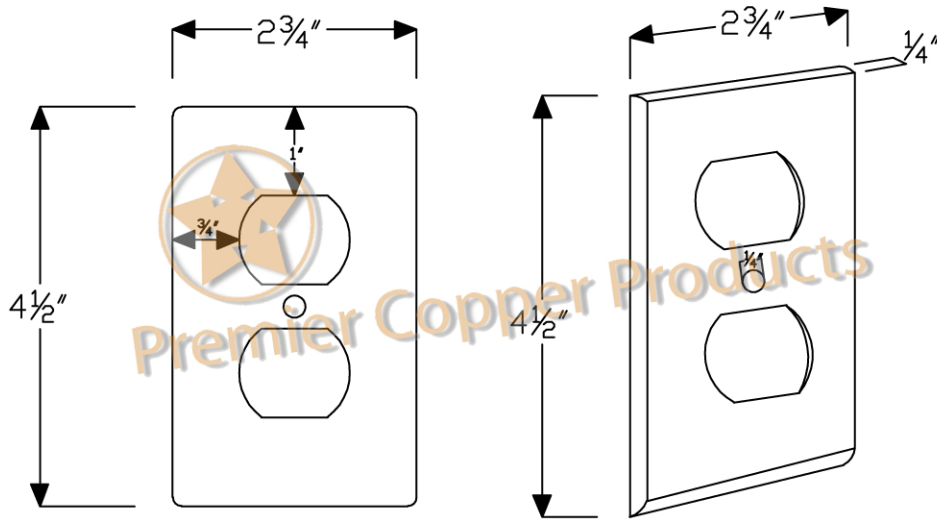

# ITEM# S02 SINGLE DUPLEX

DIMENSIONS:  $2\frac{3}{4}$ " X  $4\frac{1}{2}$ "  
MATERIAL GAUGE: 18

IMPORTANT: THIS PRODUCT IS HAND CRAFTED AND FINISHES MAY VARY.