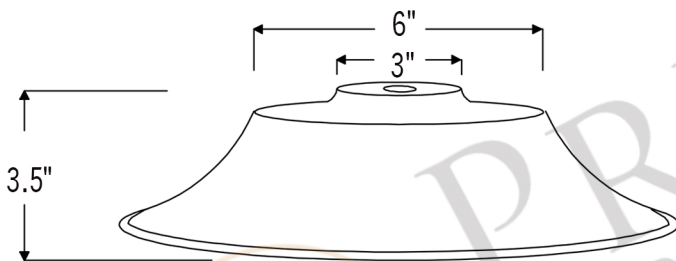

PREMIER
COPPER PRODUCTS

MODEL NUMBER: SH-L400DB

- * Description: Hand Hammered Copper 13" Large Pendant Light Shade
- * Copper Shade Only
- * Canopy Kit NOT Included
- * Pendant Type: Down Lighting
- * Outer Dimension: 13" x 3.5"
- * Socket Hole Dimension: 1.25"
- * Finish: Oil Rubbed Bronze
- * Rim: Copper Wrapped Wire
- * Material Gauge: 18