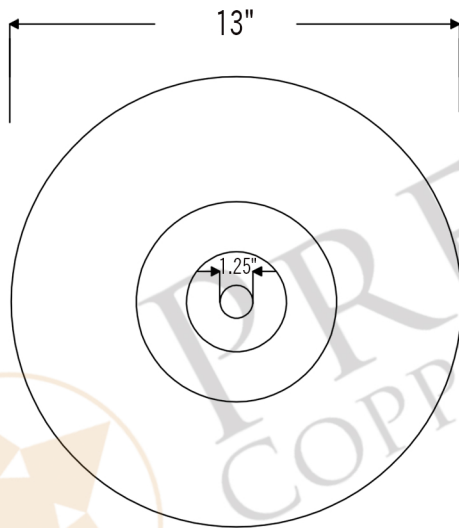

PREMIER
COPPER PRODUCTS

MODEL NUMBER: SH-L400DB

- * Description: Hand Hammered Copper 13" Large Pendant Light Shade
- * Copper Shade Only
- * Canopy Kit NOT Included
- * Pendant Type: Down Lighting
- * Outer Dimension: 13" x 3.5"
- * Socket Hole Dimension: 1.25"
- * Finish: Oil Rubbed Bronze
- * Rim: Copper Wrapped Wire
- * Material Gauge: 18