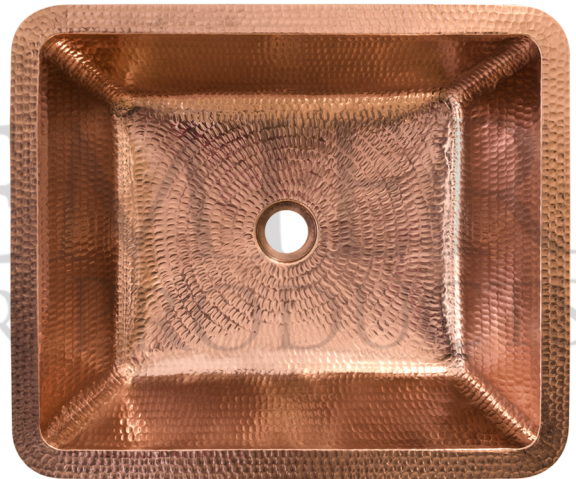

PREMIER
COPPER PRODUCTS

MODEL NUMBER: LREC19PC

- * Description: 19" Rectangle Under Counter Hammered Copper Bathroom Sink in Polished Copper
- * Outer Dimension: 19" x 16" x 5"
- * Inner Dimension: 17" x 14" x 5"
- * Rim: 1" Flat Rim
- * Drain Opening: 1.5"
- * Finish: Polished Copper

CODE/STANDARD COMPLIANCE

* IAPMO/cUPC LISTED

THIS PRODUCT IS HAND CRAFTED, SMALL VARIANCES IN COLOR AND SIZE MAY OCCUR.
DO NOT MAKE ANY INSTALLATION CUTS UNTIL YOU RECEIVE YOUR ITEM(S).