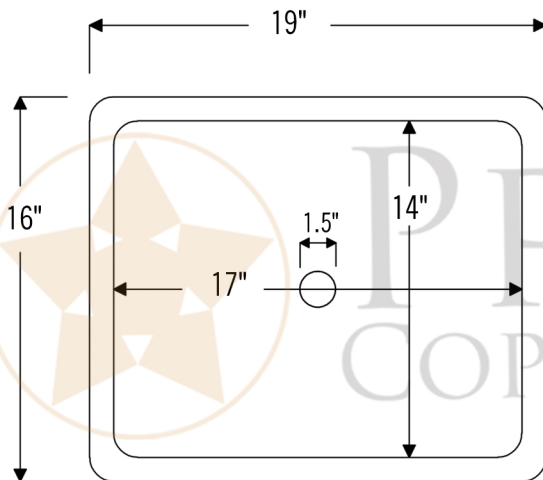

PREMIER
COPPER PRODUCTS

MODEL NUMBER: LREC19PC

- * Description: 19" Rectangle Under Counter Hammered Copper Bathroom Sink in Polished Copper
- * Outer Dimension: 19" x 16" x 5"
- * Inner Dimension: 17" x 14" x 5"
- * Rim: 1" Flat Rim
- * Drain Opening: 1.5"
- * Finish: Polished Copper

CODE/STANDARD COMPLIANCE

* IAPMO/cUPC LISTED

THIS PRODUCT IS HAND CRAFTED, SMALL VARIANCES IN COLOR AND SIZE MAY OCCUR.
DO NOT MAKE ANY INSTALLATION CUTS UNTIL YOU RECEIVE YOUR ITEM(S).