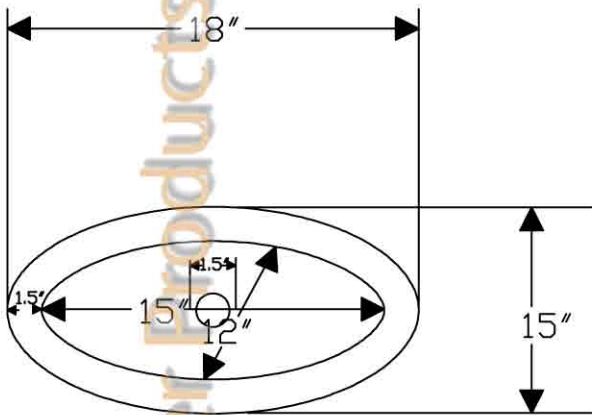

Premier Copper Products

ITEM # LO18RDB

18" OVAL ROLLED RIM BATHROOM SINK

CODE/STANDARD COMPLIANCE

* IAPMO/cUPC LISTED

OUTER DIMENSIONS: 18"X15"X5"

INNER DIMENSIONS: 15"X12"X5"

DRAIN SIZE: 1.5" W/O OVERFLOW

MATERIAL GAUGE: 17

IMPORTANT: THIS PRODUCT IS HAND CRAFTED AND SMALL VARIANCES MAY OCCUR. DIMENSIONS MAY VARY UP TO 1/4". DO NOT MAKE ANY INSTALLATION CUTS UNTIL YOU RECEIVE YOUR SINK.