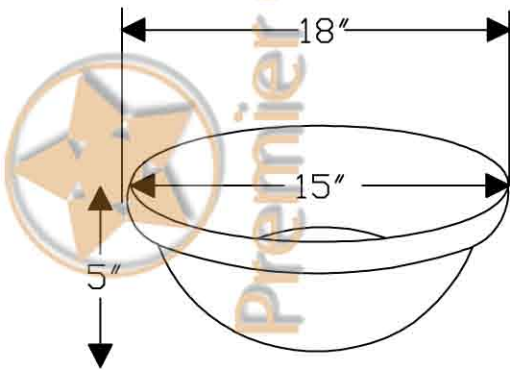

Premier Copper Products

ITEM # LO18RDB

18" OVAL ROLLED RIM BATHROOM SINK

CODE/STANDARD COMPLIANCE

* IAPMO/cUPC LISTED

OUTER DIMENSIONS: 18"X15"X5"

INNER DIMENSIONS: 15"X12"X5"

DRAIN SIZE: 1.5" W/O OVERFLOW

MATERIAL GAUGE: 17

IMPORTANT: THIS PRODUCT IS HAND CRAFTED AND SMALL VARIANCES MAY OCCUR. DIMENSIONS MAY VARY UP TO 1/4". DO NOT MAKE ANY INSTALLATION CUTS UNTIL YOU RECEIVE YOUR SINK.