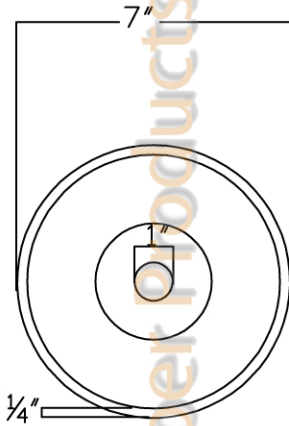

# ITEM # L300DB 7" CONE PENDANT LIGHT

DIMENSIONS: 7"X4"  
MATERIAL GAUGE: 18

**IMPORTANT:** THIS PRODUCT IS HAND CRAFTED AND SMALL VARIANCES MAY OCCUR. DIMENSIONS MAY VARY UP TO 1/4". DO NOT MAKE ANY INSTALLATION CUTS UNTIL YOU RECEIVE YOUR LIGHT FIXTURE.