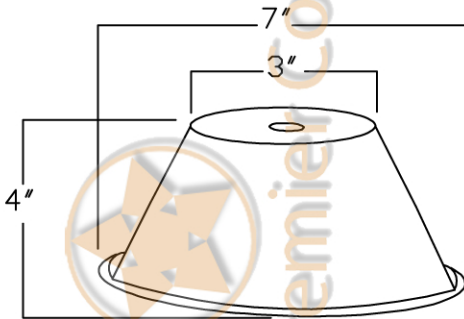

# ITEM # L300DB 7" CONE PENDANT LIGHT

DIMENSIONS: 7"X4"  
MATERIAL GAUGE: 18

**IMPORTANT:** THIS PRODUCT IS HAND CRAFTED AND SMALL VARIANCES MAY OCCUR. DIMENSIONS MAY VARY UP TO 1/4". DO NOT MAKE ANY INSTALLATION CUTS UNTIL YOU RECEIVE YOUR LIGHT FIXTURE.