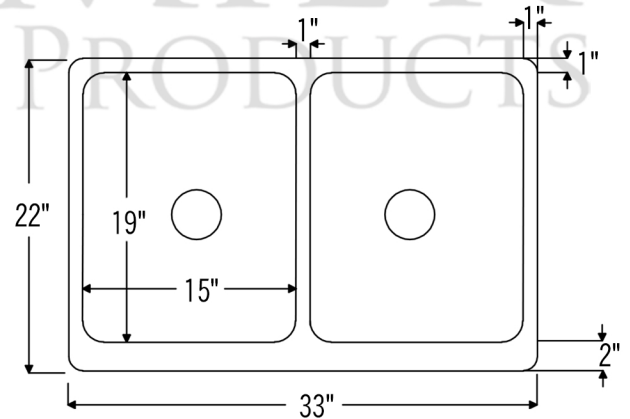

PACKAGE INCLUDES THE FOLLOWING ITEMS:

- * 33" Hammered Copper Kitchen Apron 50/50 Double Basin Sink w/ Scroll Design & Apron Front Nickel Background (Model# KA50DB33229S-NB)
- * 3.5" Garbage Disposal Drain w/ Basket / ORB Finish (Model# D-130ORB)
- * 3.5" Kitchen Basket Strainer Drain / ORB Finish (Model# D-132ORB)
- * Oil Rubbed Bronze Installation Silicone (Model# C900-ORB)
- * Copper Sink Wax (Model# W900-WAX)

* ORB: Oil Rubbed Bronze

SINK DETAILS (Model# KA50DB33229S-NB)

- * 33" Hammered Copper Kitchen Apron 50/50 Double Basin Sink w/ Scroll Design & Apron Front Nickel Background
- * Color: Oil Rubbed Bronze and Nickel
- * Outer Dimension: 33" x 22" x 9"
- * Inner Dimension: L: 15" x 19" x 9" / R: 15" x 19" x 9"
- * Rim: Left, Back, Right - 1" / Front - 2"
- * Divider: 1" Wide (Optimized)
- * Drain Opening: 3.5" Standard
- * Material Gauge: 14
- * CODE / STANDARD COMPLIANCE: IAPMO / cUPC LISTED

* ORB: Oil Rubbed Bronze

DRAIN #1 DETAILS (Model# D-130ORB)

- * 3.5" Deluxe Garbage Disposal Drain w/ Basket
- * Color: Oil Rubbed Bronze
- * Outer Dimension: 4.5" x 2.25"
- * Inner Dimension: 3.5"
- * Installation Type: Insinkerator Brand Compatible
- * Material: Brass
- * Prop 65 Compliant

DRAIN #2 DETAILS (Model# D-132ORB)

- * 3.5" Kitchen, Prep, Bar Basket Strainer Drain
- * Color: Oil Rubbed Bronze
- * Outer Dimension: 4.5" x 3"
- * Inner Dimension: 3.5"
- * Installation Type: Compression
- * Material: Brass/PVC
- * Prop 65 Compliant