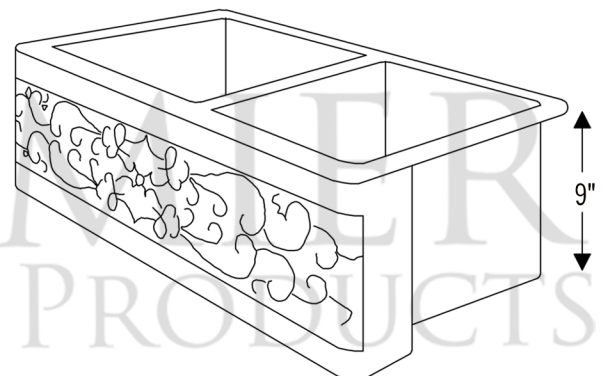

PACKAGE INCLUDES THE FOLLOWING ITEMS:

- * 33" Hammered Copper Kitchen Apron 50/50 Double Basin Sink w/ Scroll Design & Apron Front Nickel Background (Model# KA50DB33229S-NB)
- * 3.5" Garbage Disposal Drain w/ Basket / ORB Finish (Model# D-130ORB)
- * 3.5" Kitchen Basket Strainer Drain / ORB Finish (Model# D-132ORB)
- * Oil Rubbed Bronze Installation Silicone (Model# C900-ORB)
- * Copper Sink Wax (Model# W900-WAX)

* ORB: Oil Rubbed Bronze

SINK DETAILS (Model# KA50DB33229S-NB)

- * 33" Hammered Copper Kitchen Apron 50/50 Double Basin Sink w/ Scroll Design & Apron Front Nickel Background
- * Color: Oil Rubbed Bronze and Nickel
- * Outer Dimension: 33" x 22" x 9"
- * Inner Dimension: L: 15" x 19" x 9" / R: 15" x 19" x 9"
- * Rim: Left, Back, Right - 1" / Front - 2"
- * Divider: 1" Wide (Optimized)
- * Drain Opening: 3.5" Standard
- * Material Gauge: 14
- * CODE / STANDARD COMPLIANCE: IAPMO / cUPC LISTED

* ORB: Oil Rubbed Bronze

DRAIN #1 DETAILS (Model# D-130ORB)

- * 3.5" Deluxe Garbage Disposal Drain w/ Basket
- * Color: Oil Rubbed Bronze
- * Outer Dimension: 4.5" x 2.25"
- * Inner Dimension: 3.5"
- * Installation Type: Insinkerator Brand Compatible
- * Material: Brass
- * Prop 65 Compliant