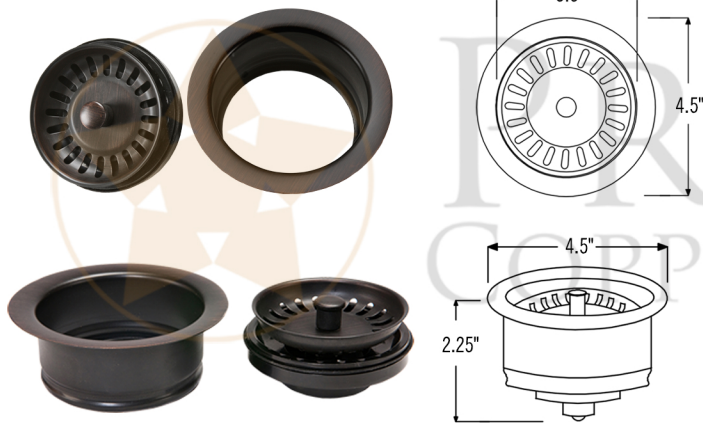

PACKAGE INCLUDES THE FOLLOWING ITEMS:

- * 33" Hammered Copper Kitchen Apron 50/50 Double Basin Sink w/ Scroll Design & Apron Front Nickel Background (Model# KA50DB33229S-NB)
- * 3.5" Garbage Disposal Drain w/ Basket / ORB Finish (Model# D-130ORB)
- * 3.5" Kitchen Basket Strainer Drain / ORB Finish (Model# D-132ORB)
- * Oil Rubbed Bronze Installation Silicone (Model# C900-ORB)
- * Copper Sink Wax (Model# W900-WAX)

* ORB: Oil Rubbed Bronze

SINK DETAILS (Model# KA50DB33229S-NB)

- * 33" Hammered Copper Kitchen Apron 50/50 Double Basin Sink w/ Scroll Design & Apron Front Nickel Background
- * Color: Oil Rubbed Bronze and Nickel
- * Outer Dimension: 33" x 22" x 9"
- * Inner Dimension: L: 15" x 19" x 9" / R: 15" x 19" x 9"
- * Rim: Left, Back, Right - 1" / Front - 2"
- * Divider: 1" Wide (Optimized)
- * Drain Opening: 3.5" Standard
- * Material Gauge: 14
- * CODE / STANDARD COMPLIANCE: IAPMO / cUPC LISTED

* ORB: Oil Rubbed Bronze

DRAIN #1 DETAILS (Model# D-130ORB)

- * 3.5" Deluxe Garbage Disposal Drain w/ Basket
- * Color: Oil Rubbed Bronze
- * Outer Dimension: 4.5" x 2.25"
- * Inner Dimension: 3.5"
- * Installation Type: Insinkerator Brand Compatible
- * Material: Brass
- * Prop 65 Compliant