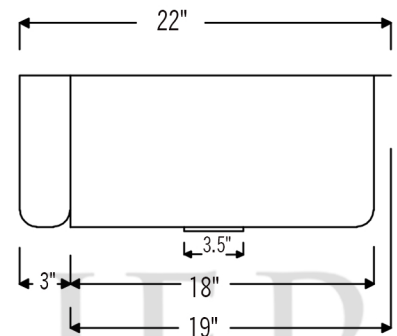

PACKAGE INCLUDES THE FOLLOWING ITEMS:

- * 33" Hammered Copper Kitchen Apron 50/50 Double Basin Sink w/ Scroll Design & Apron Front Nickel Background (Model# KA50DB33229S-NB)
- * 3.5" Garbage Disposal Drain w/ Basket / ORB Finish (Model# D-130ORB)
- * 3.5" Kitchen Basket Strainer Drain / ORB Finish (Model# D-132ORB)
- * Oil Rubbed Bronze Installation Silicone (Model# C900-ORB)
- * Copper Sink Wax (Model# W900-WAX)

* ORB: Oil Rubbed Bronze

SINK DETAILS (Model# KA50DB33229S-NB)

- * 33" Hammered Copper Kitchen Apron 50/50 Double Basin Sink w/ Scroll Design & Apron Front Nickel Background
- * Color: Oil Rubbed Bronze and Nickel
- * Outer Dimension: 33" x 22" x 9"
- * Inner Dimension: L: 15" x 19" x 9" / R: 15" x 19" x 9"
- * Rim: Left, Back, Right - 1" / Front - 2"
- * Divider: 1" Wide (Optimized)
- * Drain Opening: 3.5" Standard
- * Material Gauge: 14
- * CODE / STANDARD COMPLIANCE: IAPMO / cUPC LISTED

DRAIN #2 DETAILS (Model# D-132ORB)

- * 3.5" Kitchen, Prep, Bar Basket Strainer Drain
- * Color: Oil Rubbed Bronze
- * Outer Dimension: 4.5" x 3"
- * Inner Dimension: 3.5"
- * Installation Type: Compression
- * Material: Brass/PVC
- * Prop 65 Compliant