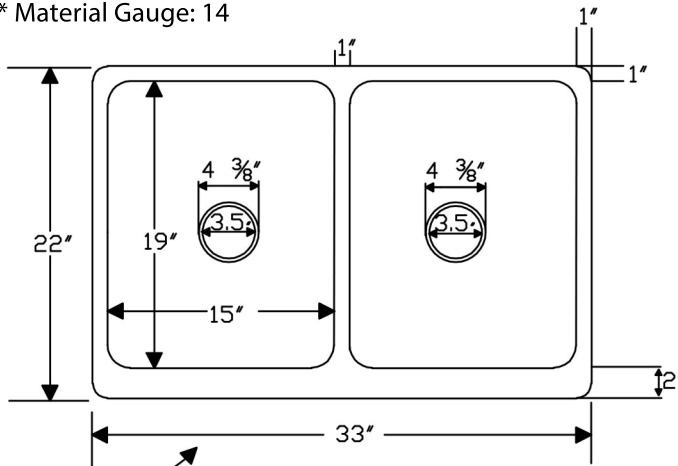

PACKAGE INCLUDES THE FOLLOWING ITEMS:

- * 33" Kitchen Apron 50/50 Double Basin Sink w/ Barrel Strap Design / ORB Finish (Model# KA50DB33229BS)
- * 3.5" Garbage Disposal Drain w/ Basket / ORB Finish (Model# D-130ORB)
- * 3.5" Kitchen Basket Strainer Drain / ORB Finish (Model# D-132ORB)
- * Oil Rubbed Bronze Installation Silicone (Model# C900-ORB)
- * Copper Sink Wax (Model# W900-WAX)

* ORB: Oil Rubbed Bronze

SINK DETAILS (Model# KA50DB33229BS)

- * 33" Hammered Copper Kitchen Apron 50/50 Double Basin Sink w/ Barrel Strap Design
- * Color: Oil Rubbed Bronze
- * Outer Dimension: 33" x 22" x 9"
- * Inner Dimension: L: 15" x 19" x 9" R: 15" x 19" x 9"
- * Drain Size: 3.5" Standard
- * Material Gauge: 14

* ORB: Oil Rubbed Bronze

DRAIN #1 DETAILS (Model# D-130ORB)

- * 3.5" Deluxe Garbage Disposal Drain w/ Basket
- * Color: Oil Rubbed Bronze
- * Inner Dimension: 3.5"
- * Outer Dimension: 4.5" x 2"
- * Installation Type: Insinkerator Brand Compatible
- * Material: Brass

SILICONE DETAILS (Model# C900-ORB)

- * Neutral Cure Installation Silicone
- * Size: 4.5 OZ
- * Matches a Variety of Different Styled Sinks and Drains

COPPER SINK WAX DETAILS (Model# W900-WAX)

- * Copper Sink Wax & Cleaner
- * Made from Natural Bee's Wax
- * No Wax Build Up Ever!
- * Hard Water Protection
- * Works great on a variety of different surfaces: