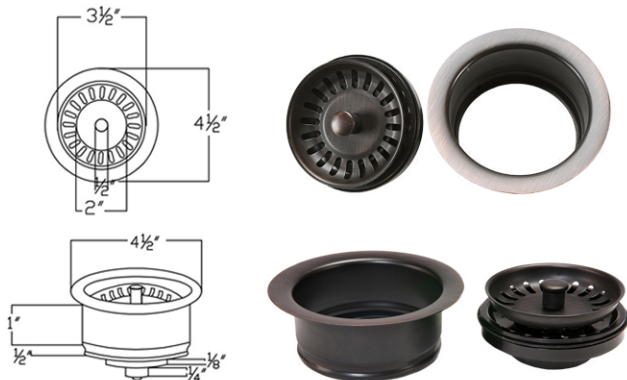

PACKAGE INCLUDES THE FOLLOWING ITEMS:

- * 33" Kitchen Apron 50/50 Double Basin Sink w/ Barrel Strap Design / ORB Finish (Model# KA50DB33229BS)
- * 3.5" Garbage Disposal Drain w/ Basket / ORB Finish (Model# D-130ORB)
- * 3.5" Kitchen Basket Strainer Drain / ORB Finish (Model# D-132ORB)
- * Oil Rubbed Bronze Installation Silicone (Model# C900-ORB)
- * Copper Sink Wax (Model# W900-WAX)

* ORB: Oil Rubbed Bronze

SINK DETAILS (Model# KA50DB33229BS)

- * 33" Hammered Copper Kitchen Apron 50/50 Double Basin Sink w/ Barrel Strap Design
- * Color: Oil Rubbed Bronze
- * Outer Dimension: 33" x 22" x 9"
- * Inner Dimension: L: 15" x 19" x 9" R: 15" x 19" x 9"
- * Drain Size: 3.5" Standard
- * Material Gauge: 14

PACKAGE INCLUDES THE FOLLOWING ITEMS:

- * 33" Kitchen Apron 50/50 Double Basin Sink w/ Barrel Strap Design / ORB Finish (Model# KA50DB33229BS)
- * 3.5" Garbage Disposal Drain w/ Basket / ORB Finish (Model# D-130ORB)
- * 3.5" Kitchen, Prep, Bar Basket Strainer Drain / ORB Finish (Model# D-132ORB)
- * Oil Rubbed Bronze Installation Silicone (Model# C900-ORB)
- * Copper Sink Wax (Model# W900-WAX)

* ORB: Oil Rubbed Bronze

DRAIN #1 DETAILS (Model# D-130ORB)

- * 3.5" Deluxe Garbage Disposal Drain w/ Basket
- * Color: Oil Rubbed Bronze
- * Inner Dimension: 3.5"
- * Outer Dimension: 4.5" x 2"
- * Installation Type: Insinkerator Brand Compatible
- * Material: Brass