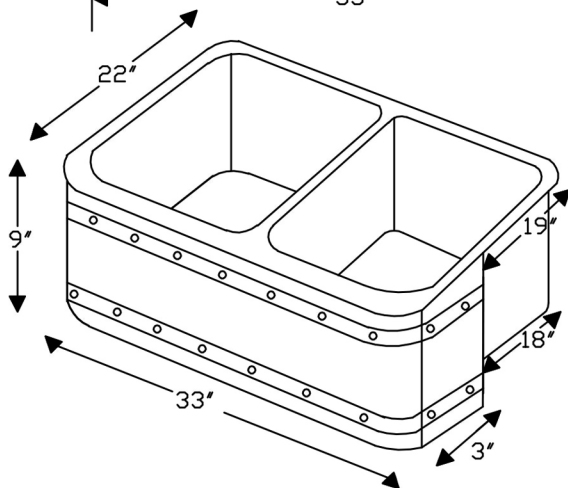

PACKAGE INCLUDES THE FOLLOWING ITEMS:

- * 33" Kitchen Apron 50/50 Double Basin Sink w/ Barrel Strap Design / ORB Finish (Model# KA50DB33229BS)
- * 3.5" Garbage Disposal Drain w/ Basket / ORB Finish (Model# D-130ORB)
- * 3.5" Kitchen Basket Strainer Drain / ORB Finish (Model# D-132ORB)
- * Oil Rubbed Bronze Installation Silicone (Model# C900-ORB)
- * Copper Sink Wax (Model# W900-WAX)

* ORB: Oil Rubbed Bronze

SINK DETAILS (Model# KA50DB33229BS)

- * 33" Hammered Copper Kitchen Apron 50/50 Double Basin Sink w/ Barrel Strap Design
- * Color: Oil Rubbed Bronze
- * Outer Dimension: 33" x 22" x 9"
- * Inner Dimension: L: 15" x 19" x 9" R: 15" x 19" x 9"
- * Drain Size: 3.5" Standard
- * Material Gauge: 14

* ORB: Oil Rubbed Bronze

DRAIN #1 DETAILS (Model# D-130ORB)

- * 3.5" Deluxe Garbage Disposal Drain w/ Basket
- * Color: Oil Rubbed Bronze
- * Inner Dimension: 3.5"
- * Outer Dimension: 4.5" x 2"
- * Installation Type: Insinkerator Brand Compatible
- * Material: Brass