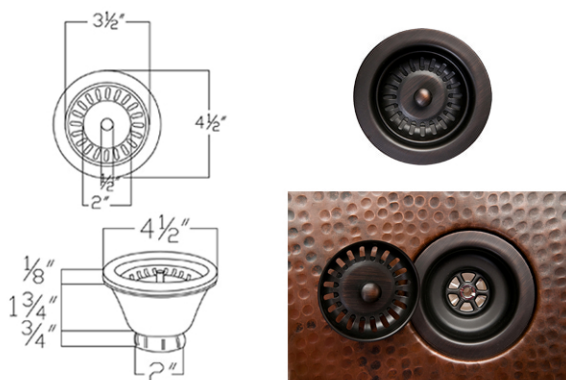

* ORB: Oil Rubbed Bronze

SINK DETAILS (Model# KA50DB33229BS)

- * 33" Hammered Copper Kitchen Apron 50/50 Double Basin Sink w/ Barrel Strap Design
- * Color: Oil Rubbed Bronze
- * Outer Dimension: 33" x 22" x 9"
- * Inner Dimension: L: 15" x 19" x 9" R: 15" x 19" x 9"
- * Drain Size: 3.5" Standard
- * Material Gauge: 14

PACKAGE INCLUDES THE FOLLOWING ITEMS:

- * 33" Kitchen Apron 50/50 Double Basin Sink w/ Barrel Strap Design / ORB Finish (Model# KA50DB33229BS)
- * 3.5" Garbage Disposal Drain w/ Basket / ORB Finish (Model# D-130ORB)
- * 3.5" Kitchen, Prep, Bar Basket Strainer Drain / ORB Finish (Model# D-132ORB)
- * Oil Rubbed Bronze Installation Silicone (Model# C900-ORB)
- * Copper Sink Wax (Model# W900-WAX)

* ORB: Oil Rubbed Bronze

DRAIN #1 DETAILS (Model# D-130ORB)

- * 3.5" Deluxe Garbage Disposal Drain w/ Basket
- * Color: Oil Rubbed Bronze
- * Inner Dimension: 3.5"
- * Outer Dimension: 4.5" x 2"
- * Installation Type: Insinkerator Brand Compatible
- * Material: Brass

DRAIN #2 DETAILS (Model# D-132ORB)

- * 3.5" Kitchen, Prep, Bar Basket Strainer Drain
- * Color: Oil Rubbed Bronze
- * Inner Dimension: 3.5"
- * Outer Dimension: 4.5" x 3"
- * Installation Type: Compression
- * Material: Brass/PVC