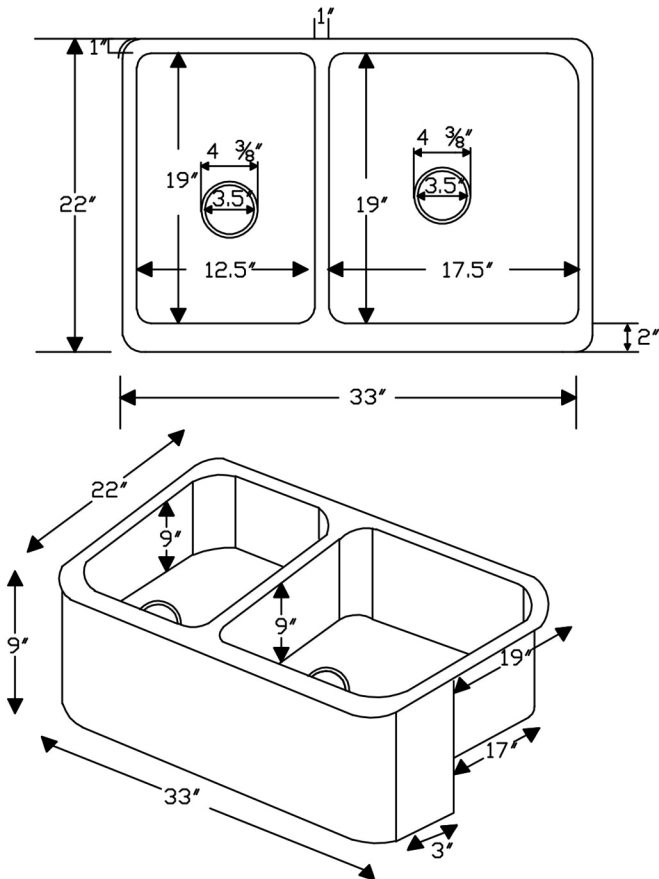

PACKAGE INCLUDES THE FOLLOWING ITEMS:

- * 33" Hammered Copper Kitchen Apron 40/60 Double Basin Sink / ORB Finish (Model# KA40DB33229)
- * 3.5" Garbage Disposal Drain w/ Basket / ORB Finish (Model# D-130ORB)
- * 3.5" Kitchen Basket Strainer Drain / ORB Finish (Model# D-132ORB)
- * Oil Rubbed Bronze Installation Silicone (Model# C900-ORB)
- * Copper Sink Wax (Model# W900-WAX)

* ORB: Oil Rubbed Bronze

SINK DETAILS (Model# KA40DB33229)

- * 33" Hammered Copper Kitchen Apron 40/60 Double Basin Sink
- * Color: Oil Rubbed Bronze
- * Outer Dimension: 33" x 22" x 9"
- * Inner Dimension: L: 12.5" x 19" x 9" R: 17.5" x 19" x 9"
- * Drain Size: 3.5" Standard
- * Material Gauge: 14

PACKAGE INCLUDES THE FOLLOWING ITEMS:

- * 33" Hammered Copper Kitchen Apron 40/60 Double Basin Sink / ORB Finish (Model# KA40DB33229)
- * 3.5" Garbage Disposal Drain w/ Basket / ORB Finish (Model# D-130ORB)
- * 3.5" Kitchen, Prep, Bar Basket Strainer Drain / ORB Finish (Model# D-132ORB)
- * Oil Rubbed Bronze Installation Silicone (Model# C900-ORB)
- * Copper Sink Wax (Model# W900-WAX)

* ORB: Oil Rubbed Bronze

DRAIN #1 DETAILS (Model# D-130ORB)

- * 3.5" Deluxe Garbage Disposal Drain w/ Basket
- * Color: Oil Rubbed Bronze
- * Inner Dimension: 3.5"
- * Outer Dimension: 4.5" x 2"
- * Installation Type: Insinkerator Brand Compatible
- * Material: Brass