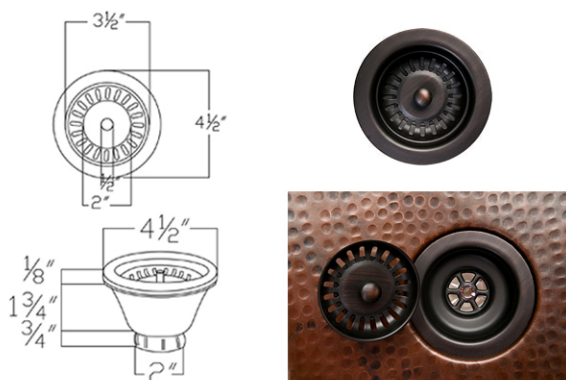

* ORB: Oil Rubbed Bronze

SINK DETAILS (Model# KA40DB33229)

- * 33" Hammered Copper Kitchen Apron 40/60 Double Basin Sink
- * Color: Oil Rubbed Bronze
- * Outer Dimension: 33" x 22" x 9"
- * Inner Dimension: L: 12.5" x 19" x 9" R: 17.5" x 19" x 9"
- * Drain Size: 3.5" Standard
- * Material Gauge: 14

PACKAGE INCLUDES THE FOLLOWING ITEMS:

- * 33" Hammered Copper Kitchen Apron 40/60 Double Basin Sink / ORB Finish (Model# KA40DB33229)
- * 3.5" Garbage Disposal Drain w/ Basket / ORB Finish (Model# D-130ORB)
- * 3.5" Kitchen, Prep, Bar Basket Strainer Drain / ORB Finish (Model# D-132ORB)
- * Oil Rubbed Bronze Installation Silicone (Model# C900-ORB)
- * Copper Sink Wax (Model# W900-WAX)

* ORB: Oil Rubbed Bronze

DRAIN #1 DETAILS (Model# D-130ORB)

- * 3.5" Deluxe Garbage Disposal Drain w/ Basket
- * Color: Oil Rubbed Bronze
- * Inner Dimension: 3.5"
- * Outer Dimension: 4.5" x 2"
- * Installation Type: Insinkerator Brand Compatible
- * Material: Brass

DRAIN #2 DETAILS (Model# D-132ORB)

- * 3.5" Kitchen, Prep, Bar Basket Strainer Drain
- * Color: Oil Rubbed Bronze
- * Inner Dimension: 3.5"
- * Outer Dimension: 4.5" x 3"
- * Installation Type: Compression
- * Material: Brass/PVC