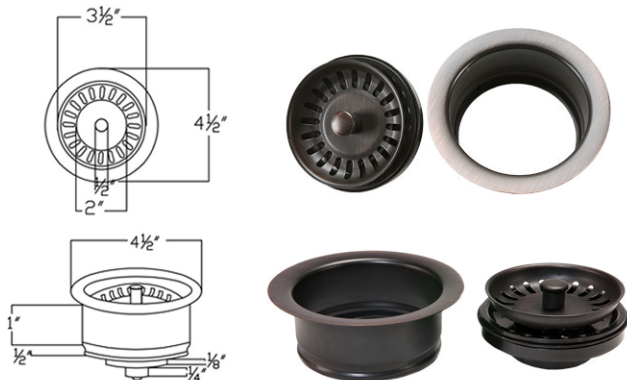

PACKAGE INCLUDES THE FOLLOWING ITEMS:

- * 33" Hammered Copper Kitchen Apron 40/60 Double Basin Sink / ORB Finish (Model# KA40DB33229)
- * 3.5" Garbage Disposal Drain w/ Basket / ORB Finish (Model# D-130ORB)
- * 3.5" Kitchen Basket Strainer Drain / ORB Finish (Model# D-132ORB)
- * Oil Rubbed Bronze Installation Silicone (Model# C900-ORB)
- * Copper Sink Wax (Model# W900-WAX)

* ORB: Oil Rubbed Bronze

SINK DETAILS (Model# KA40DB33229)

- * 33" Hammered Copper Kitchen Apron 40/60 Double Basin Sink
- * Color: Oil Rubbed Bronze
- * Outer Dimension: 33" x 22" x 9"
- * Inner Dimension: L: 12.5" x 19" x 9" R: 17.5" x 19" x 9"
- * Drain Size: 3.5" Standard
- * Material Gauge: 14

PACKAGE INCLUDES THE FOLLOWING ITEMS:

- * 33" Hammered Copper Kitchen Apron 40/60 Double Basin Sink / ORB Finish (Model# KA40DB33229)
- * 3.5" Garbage Disposal Drain w/ Basket / ORB Finish (Model# D-130ORB)
- * 3.5" Kitchen, Prep, Bar Basket Strainer Drain / ORB Finish (Model# D-132ORB)
- * Oil Rubbed Bronze Installation Silicone (Model# C900-ORB)
- * Copper Sink Wax (Model# W900-WAX)

* ORB: Oil Rubbed Bronze

DRAIN #1 DETAILS (Model# D-130ORB)

- * 3.5" Deluxe Garbage Disposal Drain w/ Basket
- * Color: Oil Rubbed Bronze
- * Inner Dimension: 3.5"
- * Outer Dimension: 4.5" x 2"
- * Installation Type: Insinkerator Brand Compatible
- * Material: Brass