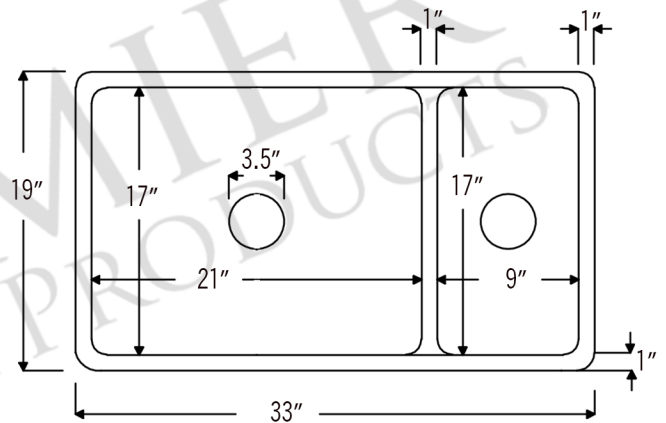

PACKAGE INCLUDES THE FOLLOWING ITEMS:

- * 33" Hammered Copper Kitchen 70/30 Double Basin Sink with Short 5" Divider (Model# K70DB33199-SD5)
- * 3.5" Garbage Disposal Drain w/ Basket / ORB Finish (Model# D-130ORB)
- * 3.5" Kitchen Basket Strainer Drain / ORB Finish (Model# D-132ORB)
- * Oil Rubbed Bronze Installation Silicone (Model# C900-ORB)
- * Copper Sink Wax (Model# W900-WAX)

* ORB: Oil Rubbed Bronze

SINK DETAILS (Model# K70DB33199-SD5)

- * 33" Hammered Copper Kitchen 70/30 Double Basin Sink with Short 5" Divider
- * Color: Oil Rubbed Bronze
- * Outer Dimension: 33" x 19" x 9"
- * Inner Dimension: L: 21" x 17" x 9" | R: 9" x 17" x 9"
- * Rim: 1"
- * Drain Opening: 3.5" Standard
- * Material Gauge: 14

* ORB: Oil Rubbed Bronze

DRAIN #1 DETAILS (Model# D-130ORB)

- * 3.5" Deluxe Garbage Disposal Drain w/ Basket
- * Color: Oil Rubbed Bronze
- * Outer Dimension: 4.5" x 2.25"
- * Inner Dimension: 3.5"
- * Installation Type: Insinkerator Brand Compatible
- * Material: Brass