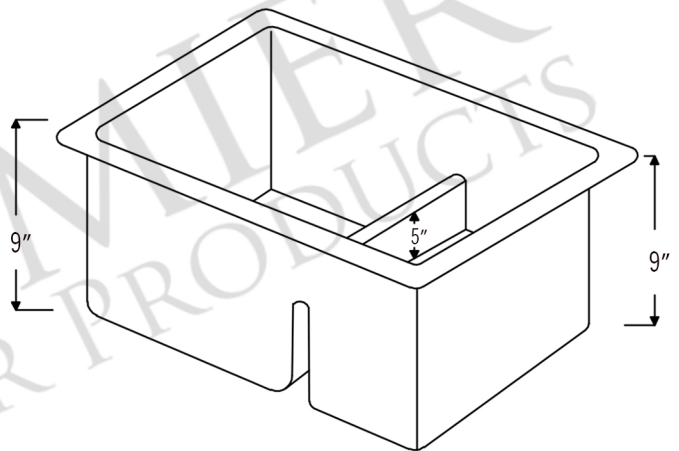

PACKAGE INCLUDES THE FOLLOWING ITEMS:

- * 33" Hammered Copper Kitchen 70/30 Double Basin Sink with Short 5" Divider (Model# K70DB33199-SD5)
- * 3.5" Garbage Disposal Drain w/ Basket / ORB Finish (Model# D-130ORB)
- * 3.5" Kitchen Basket Strainer Drain / ORB Finish (Model# D-132ORB)
- * Oil Rubbed Bronze Installation Silicone (Model# C900-ORB)
- * Copper Sink Wax (Model# W900-WAX)

* ORB: Oil Rubbed Bronze

SINK DETAILS (Model# K70DB33199-SD5)

- * 33" Hammered Copper Kitchen 70/30 Double Basin Sink with Short 5" Divider
- * Color: Oil Rubbed Bronze
- * Outer Dimension: 33" x 19" x 9"
- * Inner Dimension: L: 21" x 17" x 9" | R: 9" x 17" x 9"
- * Rim: 1"
- * Drain Opening: 3.5" Standard
- * Material Gauge: 14

* ORB: Oil Rubbed Bronze

DRAIN #1 DETAILS (Model# D-130ORB)

- * 3.5" Deluxe Garbage Disposal Drain w/ Basket
- * Color: Oil Rubbed Bronze
- * Outer Dimension: 4.5" x 2.25"
- * Inner Dimension: 3.5"
- * Installation Type: Insinkerator Brand Compatible
- * Material: Brass