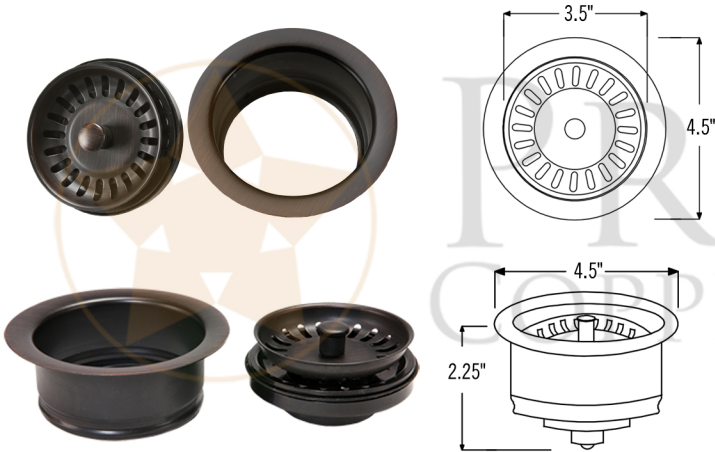

PACKAGE INCLUDES THE FOLLOWING ITEMS:

- * 33" Hammered Copper Kitchen 70/30 Double Basin Sink with Short 5" Divider (Model# K70DB33199-SD5)
- * 3.5" Garbage Disposal Drain w/ Basket / ORB Finish (Model# D-130ORB)
- * 3.5" Kitchen Basket Strainer Drain / ORB Finish (Model# D-132ORB)
- * Oil Rubbed Bronze Installation Silicone (Model# C900-ORB)
- * Copper Sink Wax (Model# W900-WAX)

* ORB: Oil Rubbed Bronze

SINK DETAILS (Model# K70DB33199-SD5)

- * 33" Hammered Copper Kitchen 70/30 Double Basin Sink with Short 5" Divider
- * Color: Oil Rubbed Bronze
- * Outer Dimension: 33" x 19" x 9"
- * Inner Dimension: L: 21" x 17" x 9" | R: 9" x 17" x 9"
- * Rim: 1"
- * Drain Opening: 3.5" Standard
- * Material Gauge: 14

* ORB: Oil Rubbed Bronze

DRAIN #1 DETAILS (Model# D-130ORB)

- * 3.5" Deluxe Garbage Disposal Drain w/ Basket
- * Color: Oil Rubbed Bronze
- * Outer Dimension: 4.5" x 2.25"
- * Inner Dimension: 3.5"
- * Installation Type: Insinkerator Brand Compatible
- * Material: Brass