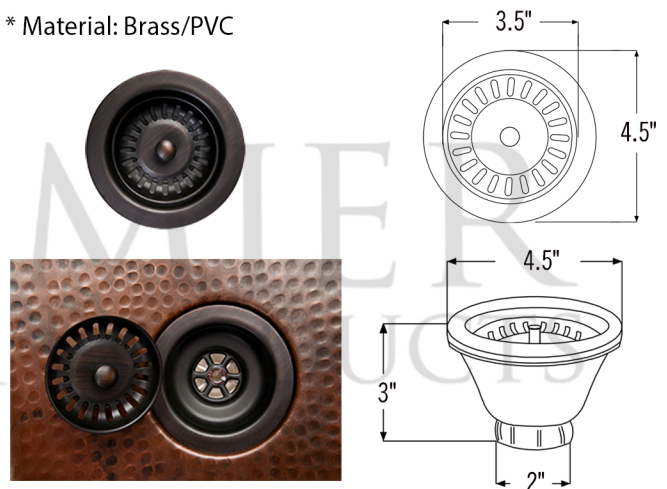

* ORB: Oil Rubbed Bronze

SINK DETAILS (Model# K70DB33199-SD5)

- * 33" Hammered Copper Kitchen 70/30 Double Basin Sink with Short 5" Divider
- * Color: Oil Rubbed Bronze
- * Outer Dimension: 33" x 19" x 9"
- * Inner Dimension: L: 21" x 17" x 9" | R: 9" x 17" x 9"
- * Rim: 1"
- * Drain Opening: 3.5" Standard
- * Material Gauge: 14

PACKAGE INCLUDES THE FOLLOWING ITEMS:

- * 33" Hammered Copper Kitchen 70/30 Double Basin Sink with Short 5" Divider (Model# K70DB33199-SD5)
- * 3.5" Garbage Disposal Drain w/ Basket / ORB Finish (Model# D-130ORB)
- * 3.5" Kitchen Basket Strainer Drain / ORB Finish (Model# D-132ORB)
- * Oil Rubbed Bronze Installation Silicone (Model# C900-ORB)
- * Copper Sink Wax (Model# W900-WAX)

* ORB: Oil Rubbed Bronze

DRAIN #1 DETAILS (Model# D-130ORB)

- * 3.5" Deluxe Garbage Disposal Drain w/ Basket
- * Color: Oil Rubbed Bronze
- * Outer Dimension: 4.5" x 2.25"
- * Inner Dimension: 3.5"
- * Installation Type: Insinkerator Brand Compatible
- * Material: Brass

SILICONE DETAILS (Model# C900-ORB)

- * Neutral Cure Installation Silicone
- * Size: 4.7 OZ
- * Matches a Variety of Different Styled Sinks and Drains

COPPER SINK WAX DETAILS (Model# W900-WAX)

- * Copper Sink Wax Protectant
- * Made from Natural Bee's Wax
- * No Wax Build Up Ever!
- * Hard Water Protection
- * Works great on a variety of different surfaces: