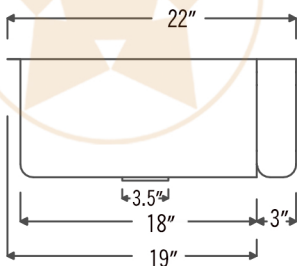

PREMIER
COPPER PRODUCTS

MODEL NUMBER: KATDB422210

- * Description: 42" Hammered Copper Kitchen Apron Triple Basin Sink
- * Outer Dimension: 42" x 22" x 10"
- * Inner Dimension: Left: 15" x 19" x 10" | Center: 8" x 16" x 8" | Right: 15" x 19" x 10"
- * Faucet Mounting Area: 4" x 10"
- * Gauge: 14
- * Rim: 1" Left, Right | 4" Back | 2" Apron Front
- * Dividers: 1" Wide (Optimized)
- * Drain Opening: 3.5"
- * Finish: Oil Rubbed Bronze | Living Copper