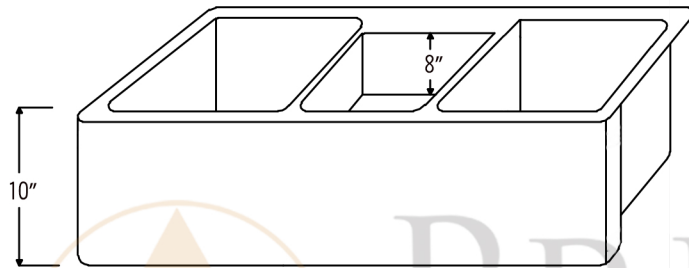

PREMIER
COPPER PRODUCTS

MODEL NUMBER: KATDB422210

- * Description: 42" Hammered Copper Kitchen Apron Triple Basin Sink
- * Outer Dimension: 42" x 22" x 10"
- * Inner Dimension: Left: 15" x 19" x 10" | Center: 8" x 16" x 8" | Right: 15" x 19" x 10"
- * Faucet Mounting Area: 4" x 10"
- * Gauge: 14
- * Rim: 1" Left, Right | 4" Back | 2" Apron Front
- * Dividers: 1" Wide (Optimized)
- * Drain Opening: 3.5"
- * Finish: Oil Rubbed Bronze | Living Copper