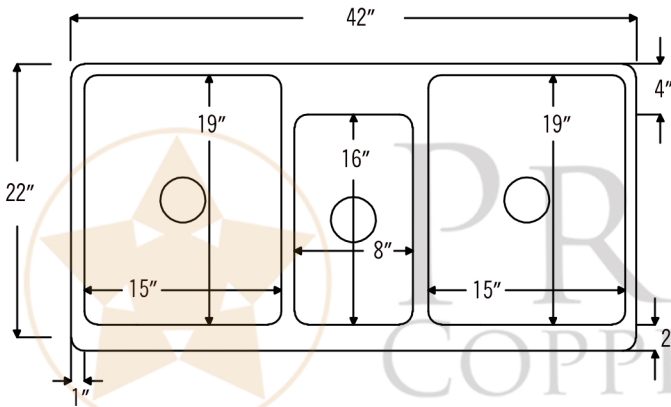

PREMIER
COPPER PRODUCTS

MODEL NUMBER: KATDB422210

- * Description: 42" Hammered Copper Kitchen Apron Triple Basin Sink
- * Outer Dimension: 42" x 22" x 10"
- * Inner Dimension: Left: 15" x 19" x 10" | Center: 8" x 16" x 8" | Right: 15" x 19" x 10"
- * Faucet Mounting Area: 4" x 10"
- * Gauge: 14
- * Rim: 1" Left, Right | 4" Back | 2" Apron Front
- * Dividers: 1" Wide (Optimized)
- * Drain Opening: 3.5"
- * Finish: Oil Rubbed Bronze | Living Copper

THIS PRODUCT IS HAND CRAFTED, SMALL VARIANCES IN COLOR AND SIZE MAY OCCUR.
DO NOT MAKE ANY INSTALLATION CUTS UNTIL YOU RECEIVE YOUR ITEM(S).