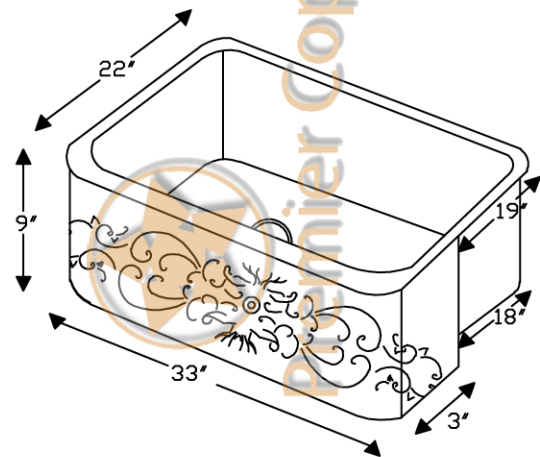

# ITEM # KASDB33229S 33" KITCHEN APRON SINGLE BOWL SINK W/ SCROLL DESIGN

OUTER DIMENSIONS: 33"X22"X9"

INNER DIMENSIONS: 31"X19"X9"

DRAIN SIZE: 3.5" STANDARD

MATERIAL GAUGE: 14

**IMPORTANT:** THIS PRODUCT IS HAND CRAFTED AND SMALL VARIANCES MAY OCCUR. DIMENSIONS MAY VARY UP TO 1/4". DO NOT MAKE ANY INSTALLATION CUTS UNTIL YOU RECEIVE YOUR SINK.