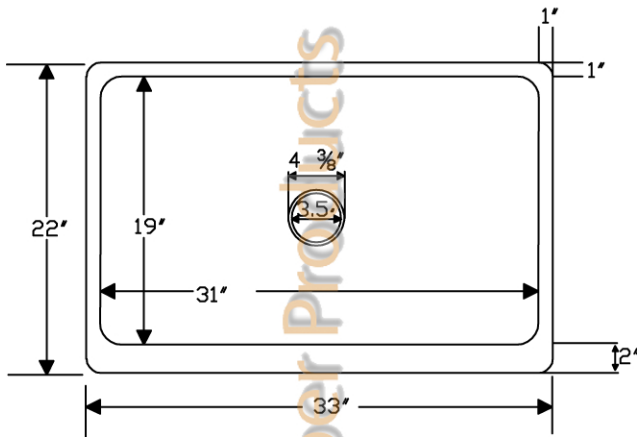

# ITEM # KASDB33229S 33" KITCHEN APRON SINGLE BOWL SINK W/ SCROLL DESIGN

OUTER DIMENSIONS: 33"X22"X9"

INNER DIMENSIONS: 31"X19"X9"

DRAIN SIZE: 3.5" STANDARD

MATERIAL GAUGE: 14

**IMPORTANT:** THIS PRODUCT IS HAND CRAFTED AND SMALL VARIANCES MAY OCCUR. DIMENSIONS MAY VARY UP TO 1/4". DO NOT MAKE ANY INSTALLATION CUTS UNTIL YOU RECEIVE YOUR SINK.