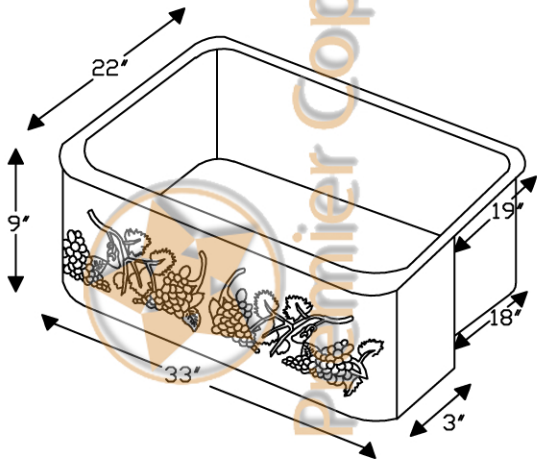

ITEM # KASDB33229G 33" KITCHEN APRON SINGLE BOWL SINK W/ VINEYARD DESIGN

CODE/STANDARD COMPLIANCE

* IAPMO/cUPC LISTED

OUTER DIMENSIONS: 33"X22"X9"
INNER DIMENSIONS: 31"X19"X9"
DRAIN SIZE: 3.5" STANDARD
MATERIAL GAUGE: 14

IMPORTANT: THIS PRODUCT IS HAND CRAFTED AND SMALL VARIANCES MAY OCCUR. DIMENSIONS MAY VARY UP TO 1/4". DO NOT MAKE ANY INSTALLATION CUTS UNTIL YOU RECEIVE YOUR SINK.