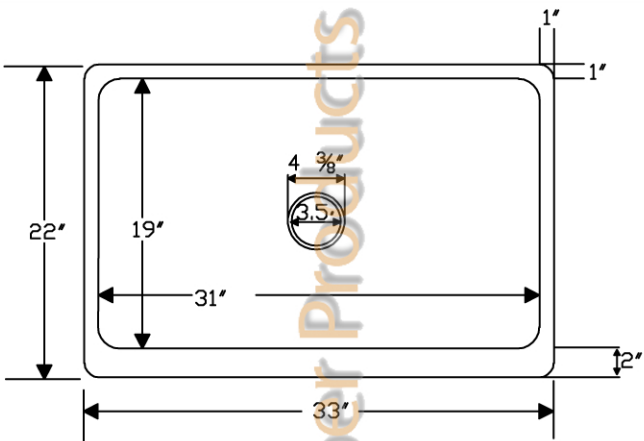

ITEM # KASDB33229G 33" KITCHEN APRON SINGLE BOWL SINK W/ VINEYARD DESIGN

CODE/STANDARD COMPLIANCE

* IAPMO/cUPC LISTED

OUTER DIMENSIONS: 33"X22"X9"
INNER DIMENSIONS: 31"X19"X9"
DRAIN SIZE: 3.5" STANDARD
MATERIAL GAUGE: 14

IMPORTANT: THIS PRODUCT IS HAND CRAFTED AND SMALL VARIANCES MAY OCCUR. DIMENSIONS MAY VARY UP TO 1/4". DO NOT MAKE ANY INSTALLATION CUTS UNTIL YOU RECEIVE YOUR SINK.