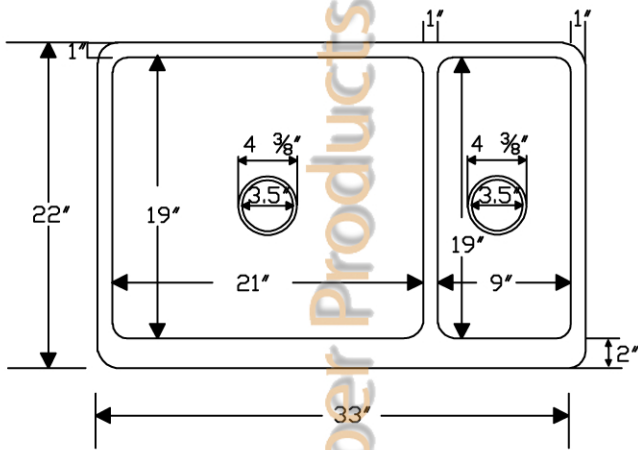

ITEM # KA75DB33229

33" KITCHEN APRON 75/25

DOUBLE BOWL SINK

CODE/STANDARD COMPLIANCE
* IAPMO/cUPC LISTED

OUTER DIMENSIONS: 33"X22"X9"
INNER DIMENSIONS: L:21"X19"X9" R:9"X19"X8"
DRAIN SIZE: 3.5" STANDARD
MATERIAL GAUGE: 14

IMPORTANT: THIS PRODUCT IS HAND CRAFTED AND SMALL VARIANCES MAY OCCUR. DIMENSIONS MAY VARY UP TO 1/4". DO NOT MAKE ANY INSTALLATION CUTS UNTIL YOU RECEIVE YOUR SINK.