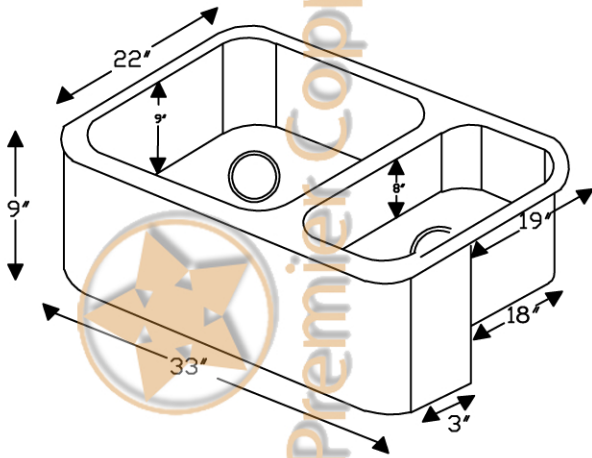

ITEM # KA75DB33229

33" KITCHEN APRON 75/25

DOUBLE BOWL SINK

CODE/STANDARD COMPLIANCE
* IAPMO/cUPC LISTED

OUTER DIMENSIONS: 33"X22"X9"
INNER DIMENSIONS: L:21"X19"X9" R:9"X19"X8"
DRAIN SIZE: 3.5" STANDARD
MATERIAL GAUGE: 14

IMPORTANT: THIS PRODUCT IS HAND CRAFTED AND SMALL VARIANCES MAY OCCUR. DIMENSIONS MAY VARY UP TO 1/4". DO NOT MAKE ANY INSTALLATION CUTS UNTIL YOU RECEIVE YOUR SINK.