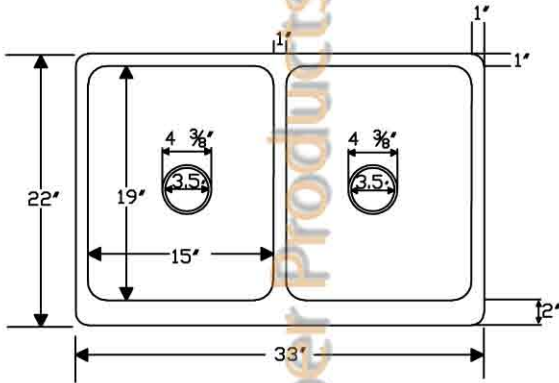

Premier Copper Products

ITEM # KA50DB33229 33" KITCHEN APRON 50/50 DOUBLE BOWL SINK

CODE/STANDARD COMPLIANCE

* IAPMO/cUPC LISTED

OUTER DIMENSIONS: 33"X22"X9"
INNER DIMENSIONS: L:15"X19"X9" R:15"X19"X9"

DRAIN SIZE: 3.5" STANDARD
MATERIAL GAUGE: 14

IMPORTANT: THIS PRODUCT IS HAND CRAFTED AND SMALL VARIANCES MAY OCCUR. DIMENSIONS MAY VARY UP TO 1/4". DO NOT MAKE ANY INSTALLATION CUTS UNTIL YOU RECEIVE YOUR SINK.