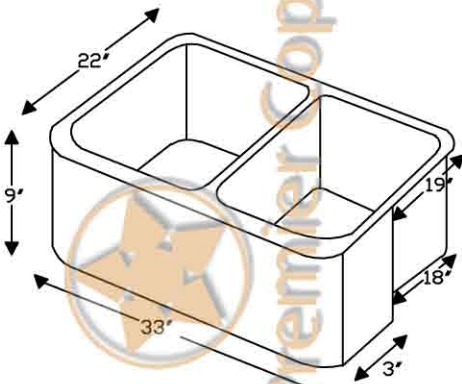

Premier Copper Products

ITEM # KA50DB33229 33" KITCHEN APRON 50/50 DOUBLE BOWL SINK

CODE/STANDARD COMPLIANCE

* IAPMO/cUPC LISTED

OUTER DIMENSIONS: 33"X22"X9"
INNER DIMENSIONS: L:15"X19"X9" R:15"X19"X9"

DRAIN SIZE: 3.5" STANDARD
MATERIAL GAUGE: 14

IMPORTANT: THIS PRODUCT IS HAND CRAFTED AND SMALL VARIANCES MAY OCCUR. DIMENSIONS MAY VARY UP TO 1/4". DO NOT MAKE ANY INSTALLATION CUTS UNTIL YOU RECEIVE YOUR SINK.