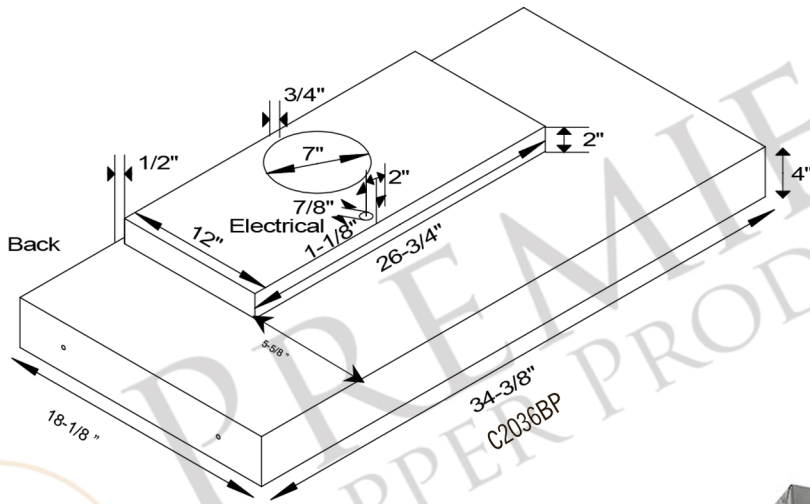

MODEL NUMBER: HV-EURO38S-NB-C2036BP

- Description: Hand Hammered Copper Wall Mounted Euro with Nickel Background Range Hood 735 CFM Stainless Steel
- Insert Model Number: C2036BP
- Insert Description: 735 CFM, 1.5 -4.6 Sones, Variable Controls, Dual Centrifugal Blowers, Aluminum Mesh Filters
- Insert Duct: Single 7" Round Vent Opening
- Insert Lighting: Front Panel LED Lights Included
- Filter: Aluminum Mesh Filter
- Insert Finish: Stainless Steel

POWERED LINER SPECIFICATIONS

SEVEN YEAR, IN HOME, LIMITED WARRANTY ON INSERT, THE BEST IN THE INDUSTRY!

Please visit ImperialHoods.com to view the details on their warranty

All dimensions on inserts are (+/-) 1/8" and are subject to change. Drawings are not to scale.