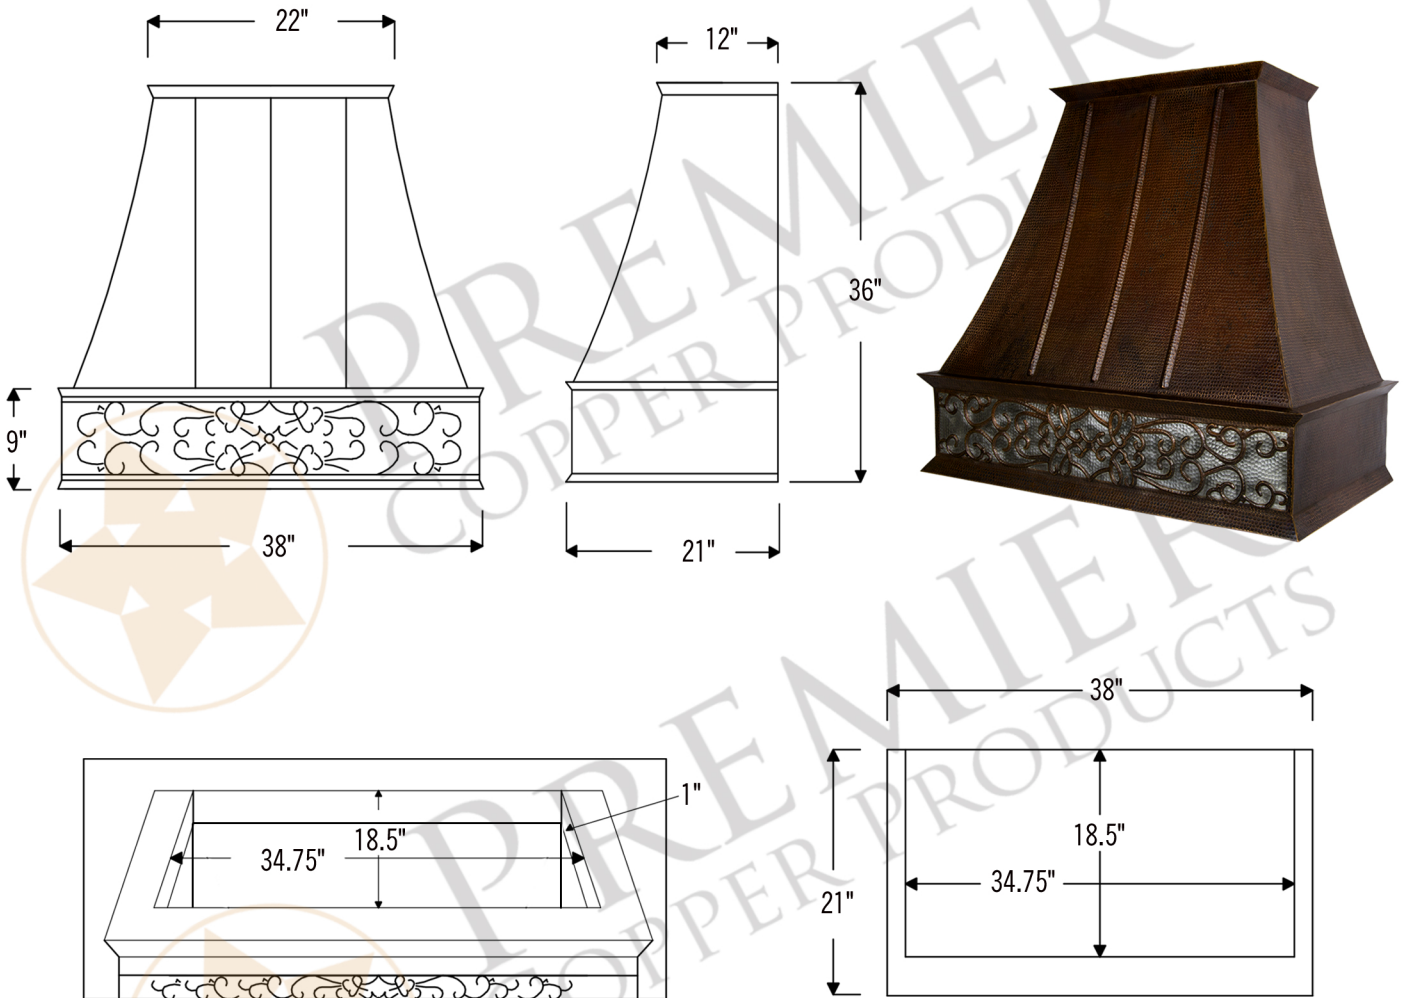

- * Description: 38 Inch Hand Hammered Copper Wall Mounted Euro Range Hood with Nickel Background Scroll Design with 735 CFM Stainless Steel Insert
- * Outer Dimension: 38" x 21" x 36"
- * Top Dimension: 22" x 12"
- * Bottom Dimension: 38" x 21"
- * Bottom Opening Dimension: 34.75" x 18.5"
- * Skirt Height: 9"
- * Finish: Oil Rubbed Bronze and Nickel
- * Design: Scroll with Nickel Background

- * Description: 38 Inch Hand Hammered Copper Wall Mounted Euro Range Hood with Nickel Background Scroll Design with 1250 CFM Stainless Steel Insert
- * Outer Dimension: 38" x 21" x 36"
- * Top Dimension: 22" x 12"
- * Bottom Dimension: 38" x 21"
- * Bottom Opening Dimension: 34.75" x 18.5"
- * Skirt Height: 9"
- * Finish: Oil Rubbed Bronze and Nickel
- * Design: Scroll with Nickel Background

- * Description: 38 Inch Hand Hammered Copper Wall Mounted Euro Range Hood with Nickel Background Scroll Design with 1065 CFM Stainless Steel Insert
- * Outer Dimension: 38" x 21" x 36"
- * Top Dimension: 22" x 12"
- * Bottom Dimension: 38" x 21"
- * Bottom Opening Dimension: 34.75" x 18.5"
- * Skirt Height: 9"
- * Finish: Oil Rubbed Bronze and Nickel
- * Design: Scroll with Nickel Background

- * Description: 38 Inch Hand Hammered Copper Wall Mounted Euro Range Hood with Nickel Background Scroll Design with 625 CFM Stainless Steel Insert
- * Outer Dimension: 38" x 21" x 36"
- * Top Dimension: 22" x 12"
- * Bottom Dimension: 38" x 21"
- * Bottom Opening Dimension: 34.75" x 18.5"
- * Skirt Height: 9"
- * Finish: Oil Rubbed Bronze and Nickel
- * Design: Scroll with Nickel Background