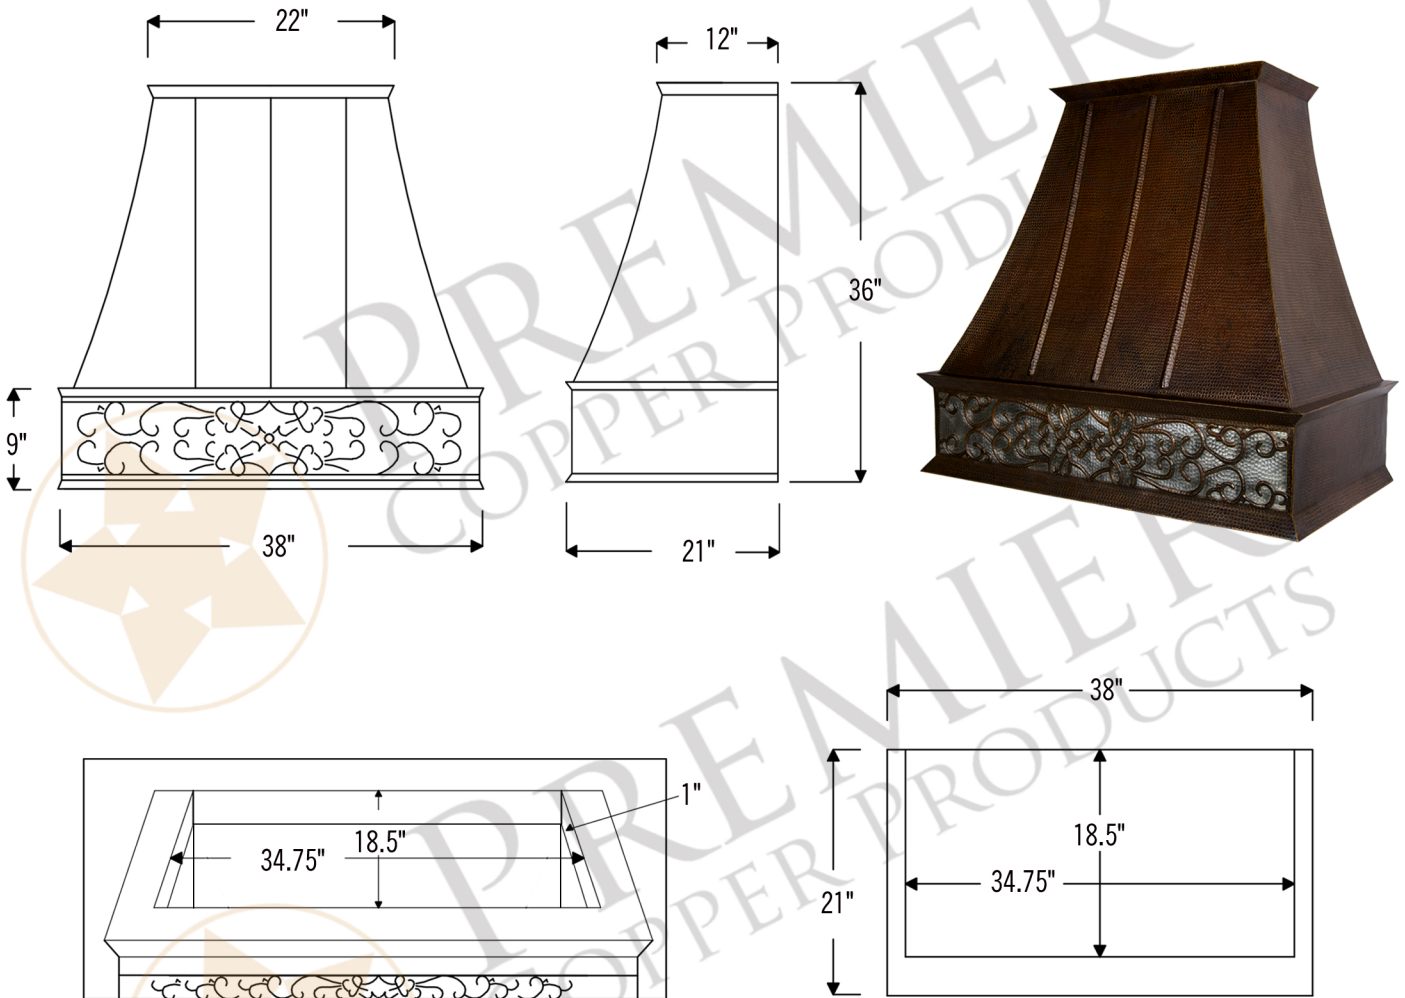

- * Description: 38 Inch Hand Hammered Copper Wall Mounted Euro Range Hood with Nickel Background Scroll Design with 735 CFM Stainless Steel Insert
- * Outer Dimension: 38" x 21" x 36"
- * Top Dimension: 22" x 12"
- * Bottom Dimension: 38" x 21"
- * Bottom Opening Dimension: 34.75" x 18.5"
- * Skirt Height: 9"
- * Finish: Oil Rubbed Bronze and Nickel
- * Design: Scroll with Nickel Background

- * Description: 38 Inch Hand Hammered Copper Wall Mounted Euro Range Hood with Nickel Background Scroll Design with 1250 CFM Stainless Steel Insert
- * Outer Dimension: 38" x 21" x 36"
- * Top Dimension: 22" x 12"
- * Bottom Dimension: 38" x 21"
- * Bottom Opening Dimension: 34.75" x 18.5"
- * Skirt Height: 9"
- * Finish: Oil Rubbed Bronze and Nickel
- * Design: Scroll with Nickel Background

- * Description: 38 Inch Hand Hammered Copper Wall Mounted Euro Range Hood with Nickel Background Scroll Design with 1065 CFM Stainless Steel Insert
- * Outer Dimension: 38" x 21" x 36"
- * Top Dimension: 22" x 12"
- * Bottom Dimension: 38" x 21"
- * Bottom Opening Dimension: 34.75" x 18.5"
- * Skirt Height: 9"
- * Finish: Oil Rubbed Bronze and Nickel
- * Design: Scroll with Nickel Background

- * Description: 38 Inch Hand Hammered Copper Wall Mounted Euro Range Hood with Nickel Background Scroll Design with 625 CFM Stainless Steel Insert
- * Outer Dimension: 38" x 21" x 36"
- * Top Dimension: 22" x 12"
- * Bottom Dimension: 38" x 21"
- * Bottom Opening Dimension: 34.75" x 18.5"
- * Skirt Height: 9"
- * Finish: Oil Rubbed Bronze and Nickel
- * Design: Scroll with Nickel Background