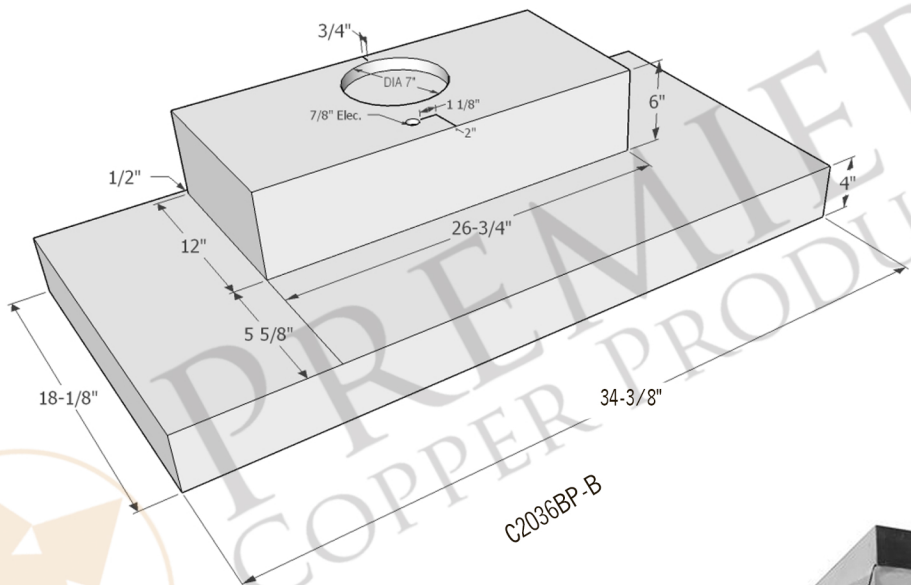

PREMIER
COPPER PRODUCTS

MODEL NUMBER: HV-EURO38S-NB-C2036BP-B

- Description: Hand Hammered Copper Wall Mounted Euro with Nickel Background Range Hood 625 CFM Stainless Steel Insert
- Insert Model Number: C2036BP-B
- Insert Description: 625 CFM, 1.5 -4.6 Sones, Variable Controls, Dual Centrifugal Blowers, Baffle Filters
- Insert Duct: Single 7" Round Vent Opening
- Front Panel LED Lighting Included
- Filter: Baffle
- Insert Finish: Stainless Steel

POWERED LINER SPECIFICATIONS

SEVEN YEAR, IN HOME, LIMITED WARRANTY ON INSERT, THE BEST IN THE INDUSTRY!

Please visit ImperialHoods.com to view the details on their warranty

All dimensions on inserts are (+/-) 1/8" and are subject to change. Drawings are not to scale.