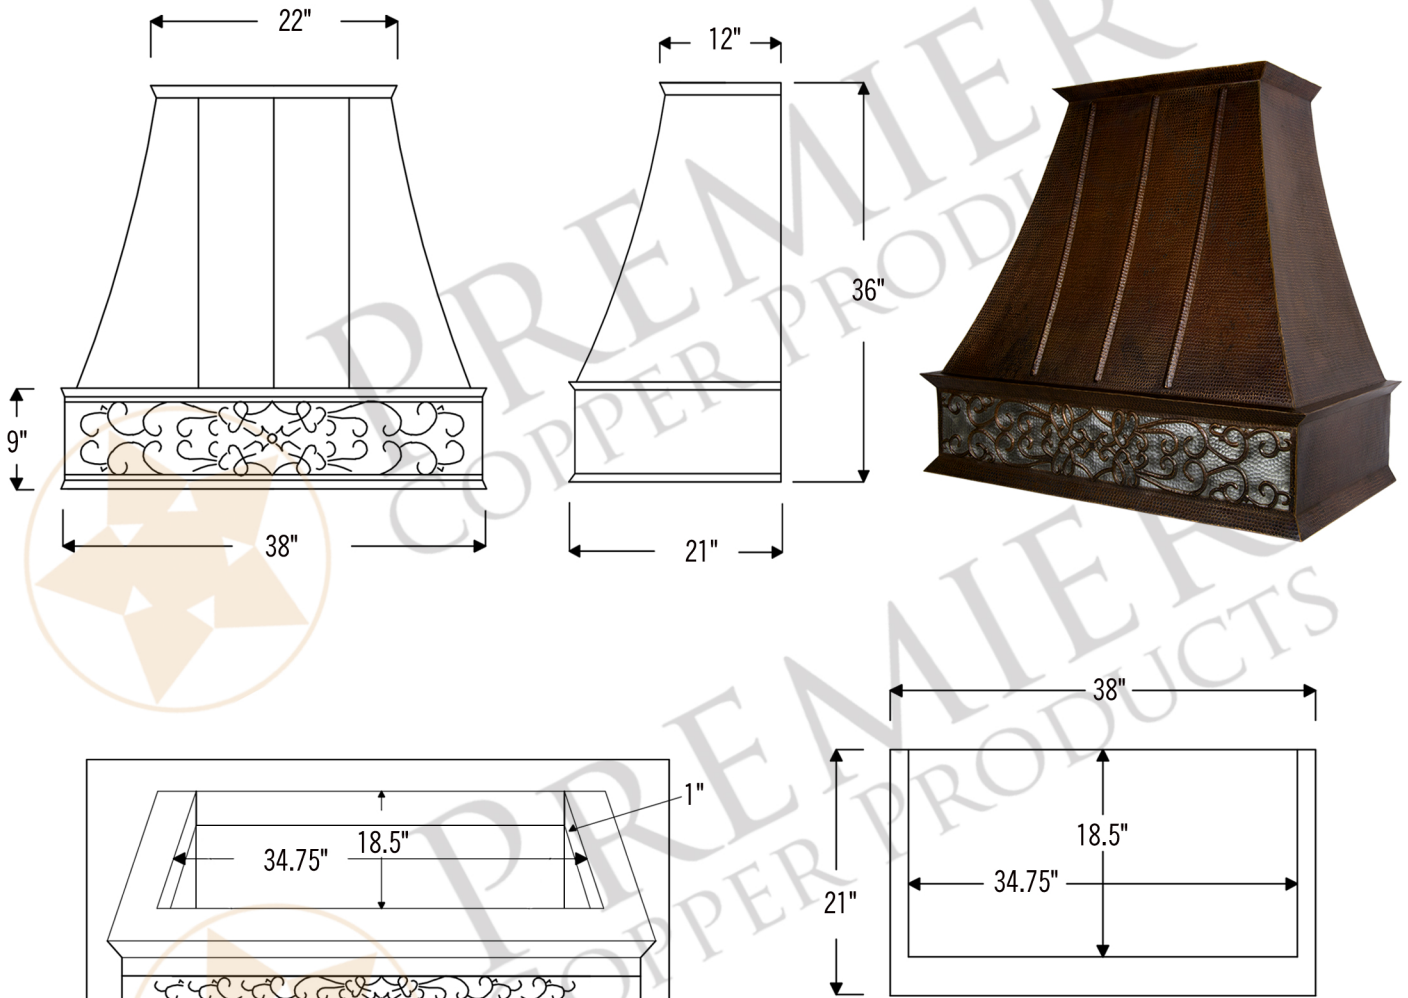

- * Description: 38 Inch Hand Hammered Copper Wall Mounted Euro Range Hood with Nickel Background Scroll Design with 735 CFM Stainless Steel Insert
- * Outer Dimension: 38" x 21" x 36"
- * Top Dimension: 22" x 12"
- * Bottom Dimension: 38" x 21"
- * Bottom Opening Dimension: 34.75" x 18.5"
- * Skirt Height: 9"
- * Finish: Oil Rubbed Bronze and Nickel
- * Design: Scroll with Nickel Background

- * Description: 38 Inch Hand Hammered Copper Wall Mounted Euro Range Hood with Nickel Background Scroll Design with 1250 CFM Stainless Steel Insert
- * Outer Dimension: 38" x 21" x 36"
- * Top Dimension: 22" x 12"
- * Bottom Dimension: 38" x 21"
- * Bottom Opening Dimension: 34.75" x 18.5"
- * Skirt Height: 9"
- * Finish: Oil Rubbed Bronze and Nickel
- * Design: Scroll with Nickel Background

- * Description: 38 Inch Hand Hammered Copper Wall Mounted Euro Range Hood with Nickel Background Scroll Design with 1065 CFM Stainless Steel Insert
- * Outer Dimension: 38" x 21" x 36"
- * Top Dimension: 22" x 12"
- * Bottom Dimension: 38" x 21"
- * Bottom Opening Dimension: 34.75" x 18.5"
- * Skirt Height: 9"
- * Finish: Oil Rubbed Bronze and Nickel
- * Design: Scroll with Nickel Background

- * Description: 38 Inch Hand Hammered Copper Wall Mounted Euro Range Hood with Nickel Background Scroll Design with 625 CFM Stainless Steel Insert
- * Outer Dimension: 38" x 21" x 36"
- * Top Dimension: 22" x 12"
- * Bottom Dimension: 38" x 21"
- * Bottom Opening Dimension: 34.75" x 18.5"
- * Skirt Height: 9"
- * Finish: Oil Rubbed Bronze and Nickel
- * Design: Scroll with Nickel Background