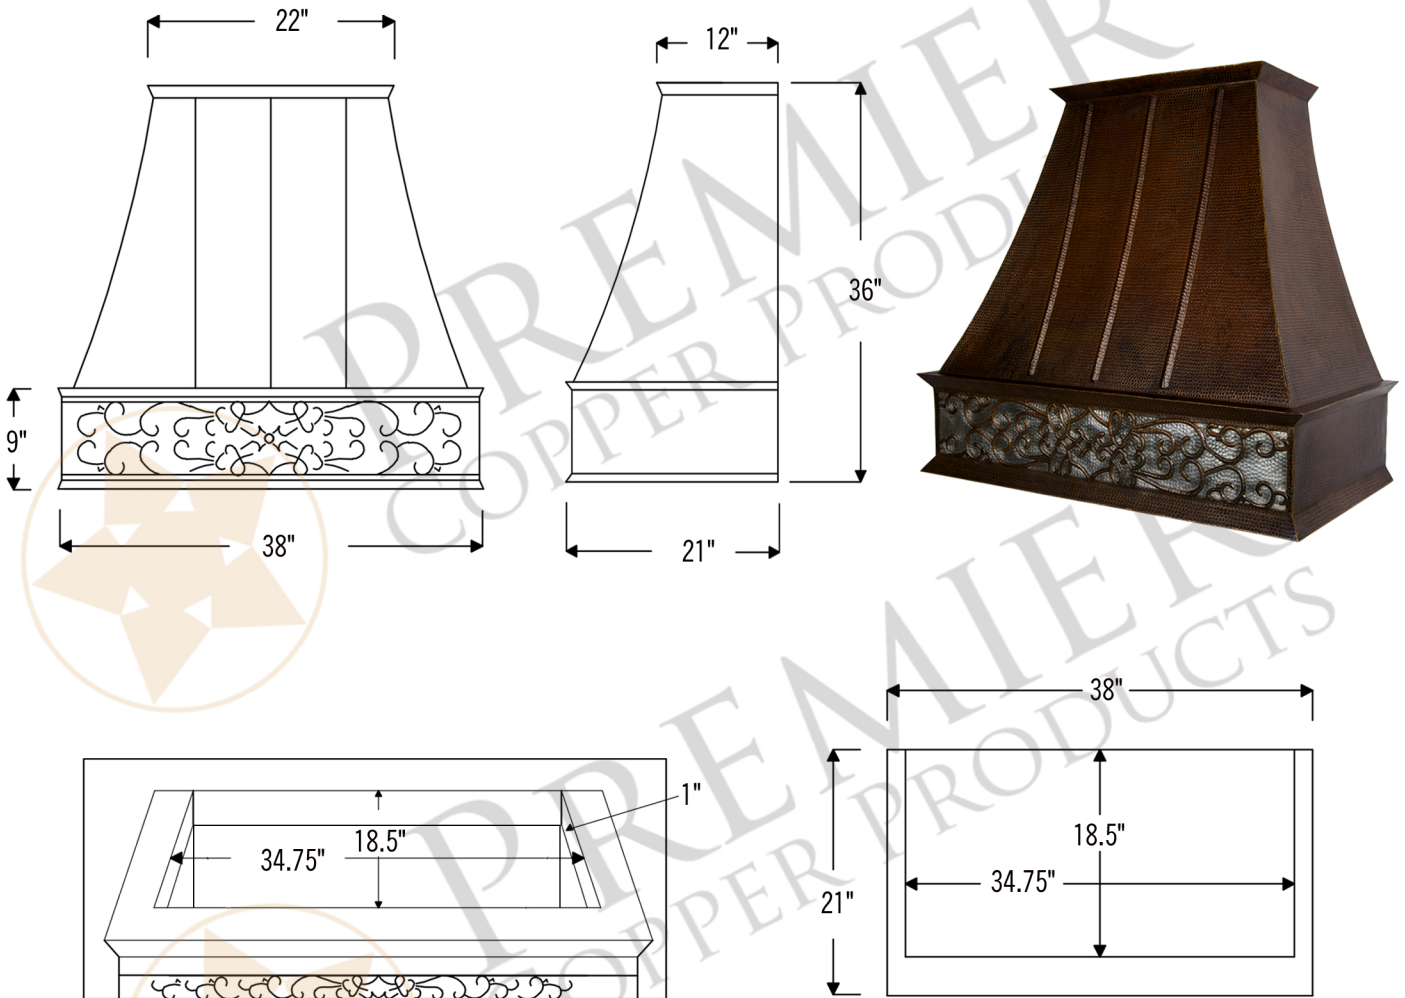

- * Description: 38 Inch Hand Hammered Copper Wall Mounted Euro Range Hood with Nickel Background Scroll Design with 735 CFM Stainless Steel Insert
- * Outer Dimension: 38" x 21" x 36"
- * Top Dimension: 22" x 12"
- * Bottom Dimension: 38" x 21"
- * Bottom Opening Dimension: 34.75" x 18.5"
- * Skirt Height: 9"
- * Finish: Oil Rubbed Bronze and Nickel
- * Design: Scroll with Nickel Background

- * Description: 38 Inch Hand Hammered Copper Wall Mounted Euro Range Hood with Nickel Background Scroll Design with 1250 CFM Stainless Steel Insert
- * Outer Dimension: 38" x 21" x 36"
- * Top Dimension: 22" x 12"
- * Bottom Dimension: 38" x 21"
- * Bottom Opening Dimension: 34.75" x 18.5"
- * Skirt Height: 9"
- * Finish: Oil Rubbed Bronze and Nickel
- * Design: Scroll with Nickel Background

- * Description: 38 Inch Hand Hammered Copper Wall Mounted Euro Range Hood with Nickel Background Scroll Design with 1065 CFM Stainless Steel Insert
- * Outer Dimension: 38" x 21" x 36"
- * Top Dimension: 22" x 12"
- * Bottom Dimension: 38" x 21"
- * Bottom Opening Dimension: 34.75" x 18.5"
- * Skirt Height: 9"
- * Finish: Oil Rubbed Bronze and Nickel
- * Design: Scroll with Nickel Background

- * Description: 38 Inch Hand Hammered Copper Wall Mounted Euro Range Hood with Nickel Background Scroll Design with 625 CFM Stainless Steel Insert
- * Outer Dimension: 38" x 21" x 36"
- * Top Dimension: 22" x 12"
- * Bottom Dimension: 38" x 21"
- * Bottom Opening Dimension: 34.75" x 18.5"
- * Skirt Height: 9"
- * Finish: Oil Rubbed Bronze and Nickel
- * Design: Scroll with Nickel Background