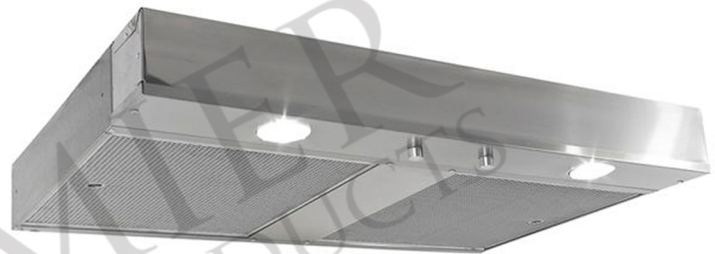

- Description: Hand Hammered Copper Wall Mounted Euro with Nickel Background Range Hood 1250 CFM Stainless Steel Insert
- Insert Model Number: C2036BP1-TW
- Insert Description: 1250 CFM, 1.5 -4.6 Sones, Variable Controls, Twin Centrifugal Blowers, Aluminum Mesh Filters
- Insert Duct: **Two** 7" Round Vent Opening
- Insert Lighting: Front Panel LED Lights Included
- Filter: Aluminum Mesh Filter
- Insert Finish: Stainless Steel

POWERED LINER SPECIFICATIONS

SEVEN YEAR, IN HOME, LIMITED WARRANTY ON INSERT, THE BEST IN THE INDUSTRY!

Please visit ImperialHoods.com to view the details on their warranty

All dimensions on inserts are (+/-) 1/8" and are subject to change. Drawings are not to scale.