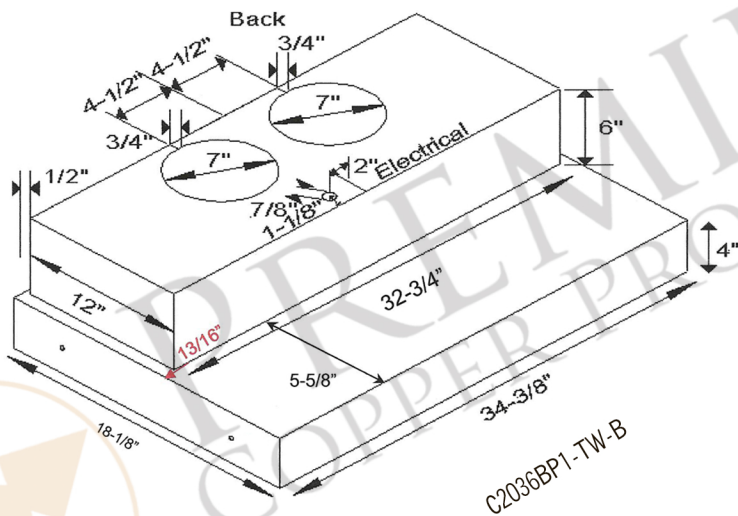

- Description: Hand Hammered Copper Wall Mounted Euro with Nickel Background Range Hood 1065 CFM Stainless Steel
- Insert Model Number: C2036BP1-TW-B
- Insert Description: 1065 CFM, 1.5 -4.6 Sones, Variable Controls, Twin Centrifugal Blowers, Baffle Filters, Heat Controlled Thermostat
- Insert Duct: **Two 7" Round Vent Opening**
- Insert Lighting: Front Panel LED Lights Included
- Filter: Baffle Filter
- Insert Finish: Stainless Steel

POWERED LINER SPECIFICATIONS

SEVEN YEAR, IN HOME, LIMITED WARRANTY ON INSERT, THE BEST IN THE INDUSTRY!

Please visit ImperialHoods.com to view the details on their warranty

All dimensions on inserts are (+/-) 1/8" and are subject to change. Drawings are not to scale.