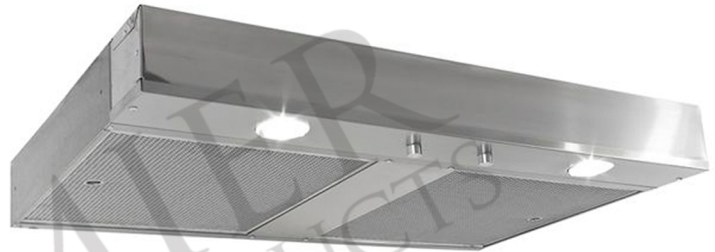

MODEL NUMBER: HV-EURO38S-NB-C2036BP

- Description: Hand Hammered Copper Wall Mounted Euro with Nickel Background Range Hood 735 CFM Stainless Steel
- Insert Model Number: C2036BP
- Insert Description: 735 CFM, 1.5 -4.6 Sones, Variable Controls, Dual Centrifugal Blowers, Aluminum Mesh Filters
- Insert Duct: Single 7" Round Vent Opening
- Insert Lighting: Front Panel LED Lights Included
- Filter: Aluminum Mesh Filter
- Insert Finish: Stainless Steel

POWERED LINER SPECIFICATIONS

SEVEN YEAR, IN HOME, LIMITED WARRANTY ON INSERT, THE BEST IN THE INDUSTRY!

Please visit ImperialHoods.com to view the details on their warranty

All dimensions on inserts are (+/-) 1/8" and are subject to change. Drawings are not to scale.