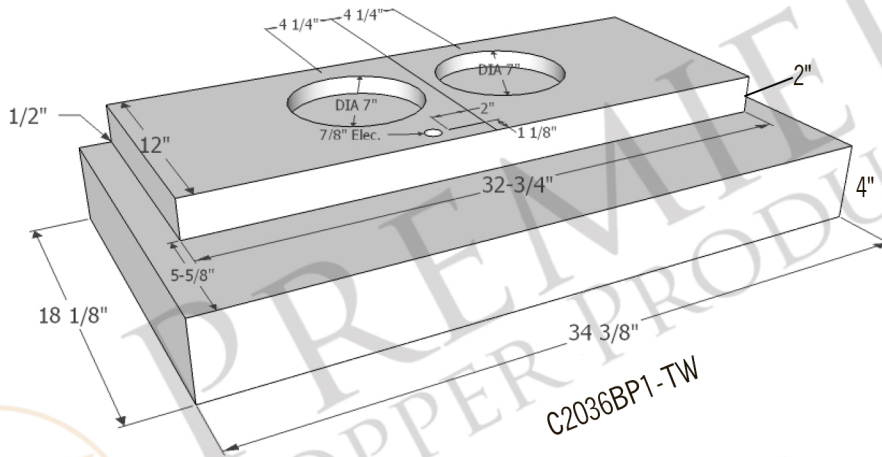

- Description: Hand Hammered Copper Wall Mounted Euro with Nickel Background Range Hood 1250 CFM Stainless Steel Insert
- Insert Model Number: C2036BP1-TW
- Insert Description: 1250 CFM, 1.5 -4.6 Sones, Variable Controls, Twin Centrifugal Blowers, Aluminum Mesh Filters
- Insert Duct: **Two** 7" Round Vent Opening
- Insert Lighting: Front Panel LED Lights Included
- Filter: Aluminum Mesh Filter
- Insert Finish: Stainless Steel

POWERED LINER SPECIFICATIONS

SEVEN YEAR, IN HOME, LIMITED WARRANTY ON INSERT, THE BEST IN THE INDUSTRY!

Please visit ImperialHoods.com to view the details on their warranty

All dimensions on inserts are (+/-) 1/8" and are subject to change. Drawings are not to scale.