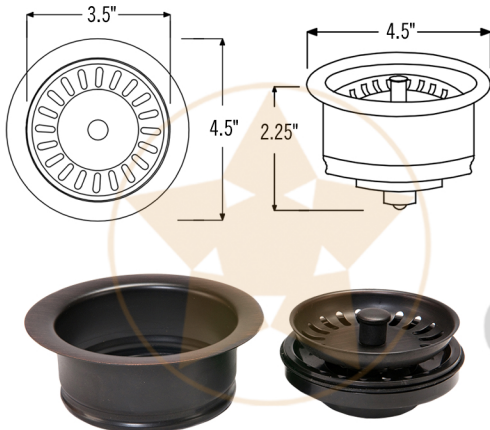

DRAIN DETAILS (Model# D-130ORB)

- Description: 3.5" Garbage Disposal Drain
- Upper Flange Dimension: 4.5"
- Material: Solid Brass