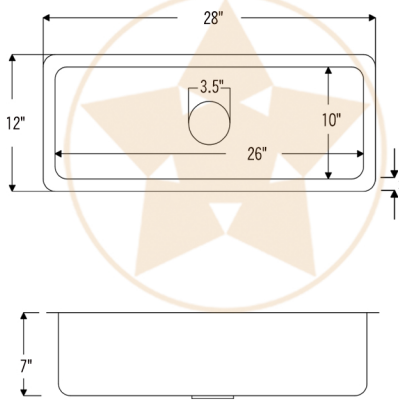

PACKAGE INCLUDES THE FOLLOWING ITEMS:

- * 28" Rectangle Hammered Copper Bar/Prep Sink with 3.5" Drain Opening / ORB Finish (Model # BREC28DB)
- * Single Handle Bar or Vessel Filler Faucet / ORB Finish (Model # B-BV01ORB)
- * 3.5" Garbage Disposal Drain / ORB Finish (Model# D-130ORB)
- * Copper Sink Wax (Model# W900-WAX)
- * Neutral Cure Copper Sink Installation Silicone (Model# C900-ORB)

* ORB: Oil Rubbed Bronze

SINK DETAILS (Model# BREC28DB)

- * Description: 28" Rectangle Hammered Copper Bar/Prep Sink with 3.5" Drain Opening
- * Color: Oil Rubbed Bronze
- * Outer Dimension: 28" x 12" x 7"
- * Inner Dimension: 26" x 10" x 7"
- * Drain Size: 3.5" Drain Opening

FAUCET DETAILS (Model# B-BV01ORB)

- * Description: Single Handle Bar / Vessel Faucet
- * Finish: Oil Rubbed Bronze
- * Installation: Single Hole
- * Overall Height: 11"
- * Spout Reach: 6"
- * Certifications: ASME A112.18.1/CSA B125.1, NSF/ANSI 61, California Lead Plumbing Law, ADA Compliant

DRAIN DETAILS (Model# D-130ORB)

- * Description: 3.5" Garbage Disposal Drain
- * Upper Flange Dimension: 4.5"
- * Material: Solid Brass

WAX DETAILS (Model# W900-WAX)

- * Copper Sink Wax Protectant
- * Made from Natural Bee's Wax
- * No wax Build Up ever!
- * Hard Water Protection
- * Works Great on a Variety of Different Surfaces: