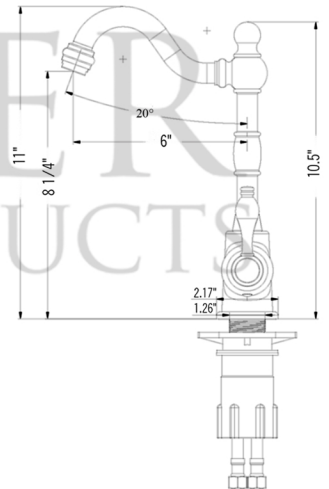

PACKAGE INCLUDES THE FOLLOWING ITEMS:

- * 28" Rectangle Hammered Copper Bar/Prep Sink with 3.5" Drain Opening / ORB Finish (Model # BREC28DB)
- * Single Handle Bar or Vessel Filler Faucet / ORB Finish (Model # B-BV01ORB)
- * 3.5" Garbage Disposal Drain / ORB Finish (Model# D-130ORB)
- * Copper Sink Wax (Model# W900-WAX)
- * Neutral Cure Copper Sink Installation Silicone (Model# C900-ORB)

* ORB: Oil Rubbed Bronze

SINK DETAILS (Model# BREC28DB)

- * Description: 28" Rectangle Hammered Copper Bar/Prep Sink with 3.5" Drain Opening
- * Color: Oil Rubbed Bronze
- * Outer Dimension: 28" x 12" x 7"
- * Inner Dimension: 26" x 10" x 7"
- * Drain Size: 3.5" Drain Opening

FAUCET DETAILS (Model# B-BV01ORB)

- * Description: Single Handle Bar / Vessel Faucet
- * Finish: Oil Rubbed Bronze
- * Installation: Single Hole
- * Overall Height: 11"
- * Spout Reach: 6"
- * Certifications: ASME A112.18.1/CSA B125.1, NSF/ANSI 61, California Lead Plumbing Law, ADA Compliant

DRAIN DETAILS (Model# D-130ORB)

- * Description: 3.5" Garbage Disposal Drain
- * Upper Flange Dimension: 4.5"
- * Material: Solid Brass

WAX DETAILS (Model# W900-WAX)

- * Copper Sink Wax Protectant
- * Made from Natural Bee's Wax
- * No wax Build Up ever!
- * Hard Water Protection
- * Works Great on a Variety of Different Surfaces: