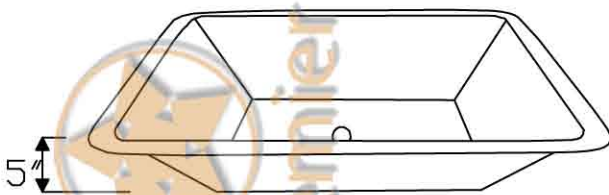

Premier Copper Products

ITEM # LREC19DB RECTANGLE UNDER COUNTER HAMMERED COPPER BATHROOM SINK

CODE/STANDARD COMPLIANCE

* IAPMO/cUPC LISTED

OUTER DIMENSIONS: 19"X16"X5"

INNER DIMENSIONS: 17"X14"X5"

DRAIN SIZE: 1.5"

MATERIAL GAUGE:17

IMPORTANT: THIS PRODUCT IS HAND CRAFTED AND SMALL VARIANCES MAY OCCUR. DIMENSIONS MAY VARY UP TO 1/4". DO NOT MAKE ANY INSTALLATION CUTS UNTIL YOU RECEIVE YOUR SINK.

BY PREMIER COPPER PRODUCTS

B-WS01ORB

8" WIDESPREAD BATHROOM FAUCET

FEATURES:

- All Brass Material
- Ceramic Cartridges
- Max Flow Rate: 2.2GPM(8.3LPM) @ 60PSI
- 100% Factory Tested
- Brass Pop-up Available

APPLICABLE STANDARDS/CODES: