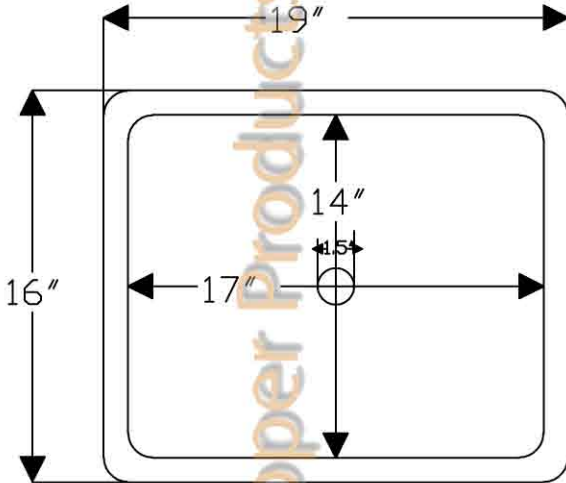

Premier Copper Products

ITEM # LREC19DB RECTANGLE UNDER COUNTER HAMMERED COPPER BATHROOM SINK

CODE/STANDARD COMPLIANCE

* IAPMO/cUPC LISTED

OUTER DIMENSIONS: 19"X16"X5"

INNER DIMENSIONS: 17"X14"X5"

DRAIN SIZE: 1.5"

MATERIAL GAUGE:17

IMPORTANT: THIS PRODUCT IS HAND CRAFTED AND SMALL VARIANCES MAY OCCUR. DIMENSIONS MAY VARY UP TO 1/4". DO NOT MAKE ANY INSTALLATION CUTS UNTIL YOU RECEIVE YOUR SINK.

BY PREMIER COPPER PRODUCTS

B-WS01ORB

8" WIDESPREAD BATHROOM FAUCET

FEATURES:

- All Brass Material
- Ceramic Cartridges
- Max Flow Rate: 2.2GPM(8.3LPM) @ 60PSI
- 100% Factory Tested
- Brass Pop-up Available

APPLICABLE STANDARDS/CODES: