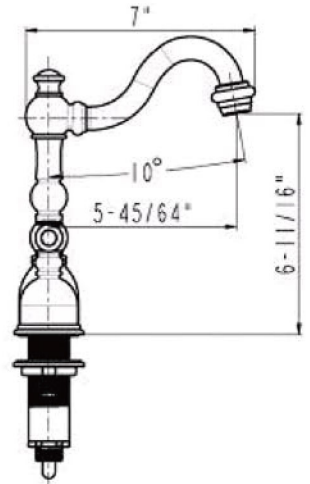

Premier Copper Products

ITEM # LREC19DB RECTANGLE UNDER COUNTER HAMMERED COPPER BATHROOM SINK

CODE/STANDARD COMPLIANCE

* IAPMO/cUPC LISTED

OUTER DIMENSIONS: 19"X16"X5"

INNER DIMENSIONS: 17"X14"X5"

DRAIN SIZE: 1.5"

B-WS01ORB

8" WIDESPREAD BATHROOM FAUCET

FEATURES:

- All Brass Material
- Ceramic Cartridges
- Max Flow Rate: 2.2GPM(8.3LPM) @ 60PSI
- 100% Factory Tested
- Brass Pop-up Available

APPLICABLE STANDARDS/CODES:

- ASME A112.18.1
- CSA B125.1-2005
- NSF/ANSI 61-2007a
- California Lead Plumbing Law
- ADA

FINISHES:

- Oil Rubbed Bronze (ORB)
- Brushed Nickel (BN)

SPECIFIED MODEL:

Model	Description	Finish
B-WS01ORB-N	8" Widespread Bathroom Faucet W/ Non-Overflow Drain	ORB
B-WS01ORB-O	8" Widespread Bathroom Faucet W/ Overflow Style Drain	ORB

BY PREMIER COPPER PRODUCTS

B-WS010RB

PRODUCT SPECIFICATIONS

TRUTM Faucets

BY PREMIER COPPER PRODUCTS

B-WS01ORB

EXPLODED PARTS VIEW

BY PREMIER COPPER PRODUCTS