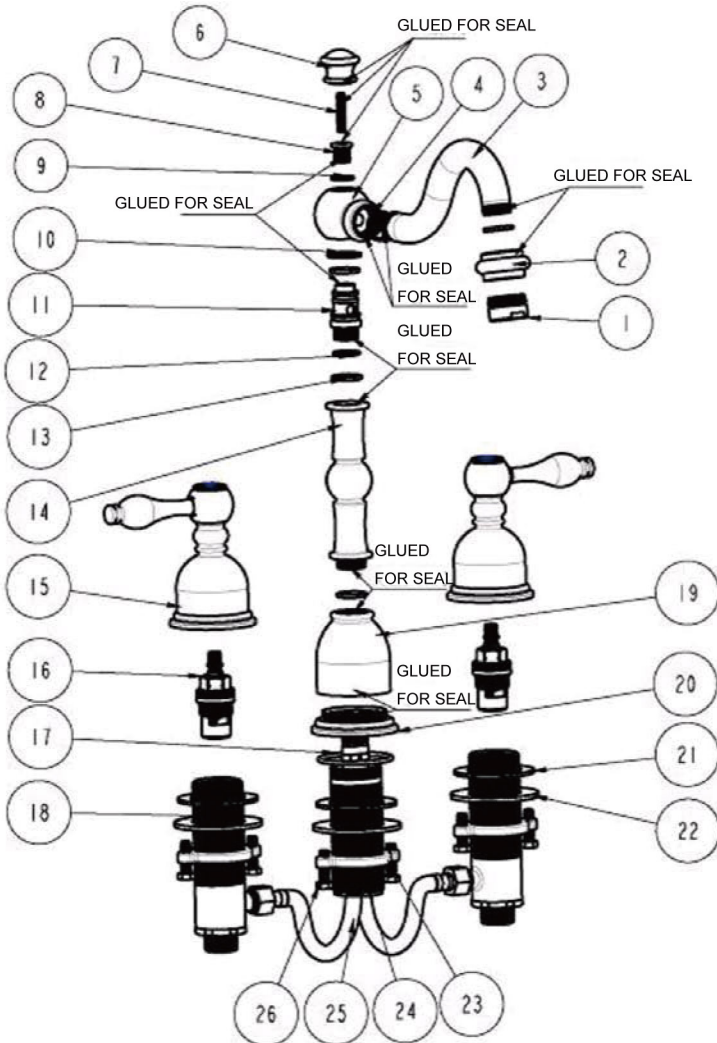

B-WS01ORB

8" WIDESPREAD BATHROOM FAUCET

FEATURES:

- All Brass Material
- Ceramic Cartridges
- Max Flow Rate: 2.2GPM(8.3LPM) @ 60PSI
- 100% Factory Tested
- Brass Pop-up Available

APPLICABLE STANDARDS/CODES:

- ASME A112.18.1
- CSA B125.1-2005
- NSF/ANSI 61-2007a
- California Lead Plumbing Law
- ADA

FINISHES:

- Oil Rubbed Bronze (ORB)
- Brushed Nickel (BN)

SPECIFIED MODEL:

Model	Description	Finish
B-WS01ORB-N	8" Widespread Bathroom Faucet W/ Non-Overflow Drain	ORB
B-WS01ORB-O	8" Widespread Bathroom Faucet W/ Overflow Style Drain	ORB

BY PREMIER COPPER PRODUCTS

B-WS010RB

PRODUCT SPECIFICATIONS

TRUTM Faucets

BY PREMIER COPPER PRODUCTS

B-WS01ORB

EXPLODED PARTS VIEW

BY PREMIER COPPER PRODUCTS

B-WS01ORB

PARTS LISTING

26	2090165	HEXAGONAL MOUNTING SCREW
25	2860356	STAINLESS STEEL FLEXIBLE HOSE
24	2030022	CONTROL BODY
23	2120081	MOUNTING NUT
22	2180126	WASHER
21	2050167	WASHER
20	2010312	BASE SET
19	2110501	BODY CANOPY
18	2133083	CONTROL BODY
17	2050093	O-RING
16	2710101	FAST OPEN CARTRIDGE
15	2750409	HANDLE
14	2030032	CONNECT PIPE
13	2050068	O-RING
12	2050071	O-RING
11	2040232	CONNECTER
10	2180082	FRICTION WASHER
9	2050184	FRICTION WASHER
8	2040230	CONNECTER
7	2090273	SCREW
6	2110735	CAP
5	2040231	BODY CONNECTER
4	2050149	WASHER
3	2140186	SPOUT PIPE
2	2040233	CONNECTER
1	2700025	24 AERATOR