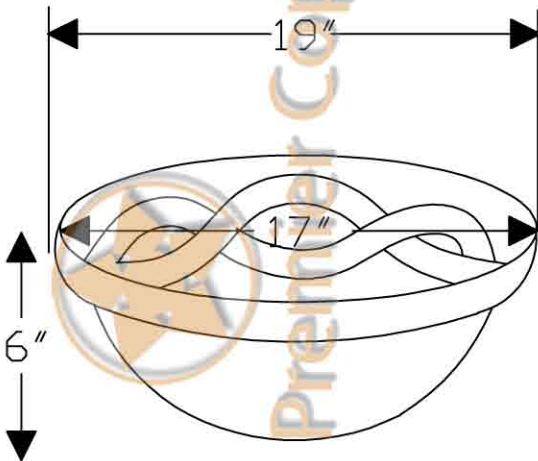

# ITEM # L019RBDDDB OVAL BRAID ROLLED RIM

OUTER DIMENSIONS: 19"X14"X6"

INNER DIMENSIONS: 17"X12"X6"

DRAIN SIZE: 1.5" W/O OVERFLOW

MATERIAL GAUGE: 17

CODE/STANDARD COMPLIANCE

\* IAPMO/cUPC LISTED

**IMPORTANT:** THIS PRODUCT IS HAND CRAFTED AND SMALL VARIANCES MAY OCCUR. DIMENSIONS MAY VARY UP TO 1/4". DO NOT MAKE ANY INSTALLATION CUTS UNTIL YOU RECEIVE YOUR SINK.