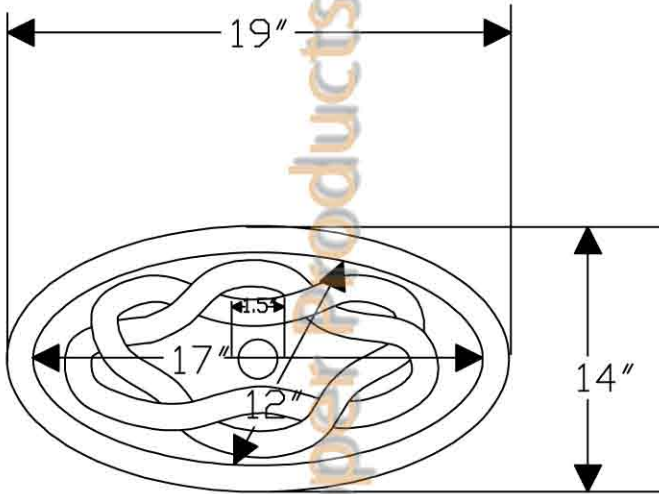

# ITEM # L019RBDDDB OVAL BRAID ROLLED RIM

OUTER DIMENSIONS: 19"X14"X6"

INNER DIMENSIONS: 17"X12"X6"

DRAIN SIZE: 1.5" W/O OVERFLOW

MATERIAL GAUGE: 17

CODE/STANDARD COMPLIANCE

\* IAPMO/cUPC LISTED

**IMPORTANT:** THIS PRODUCT IS HAND CRAFTED AND SMALL VARIANCES MAY OCCUR. DIMENSIONS MAY VARY UP TO 1/4". DO NOT MAKE ANY INSTALLATION CUTS UNTIL YOU RECEIVE YOUR SINK.