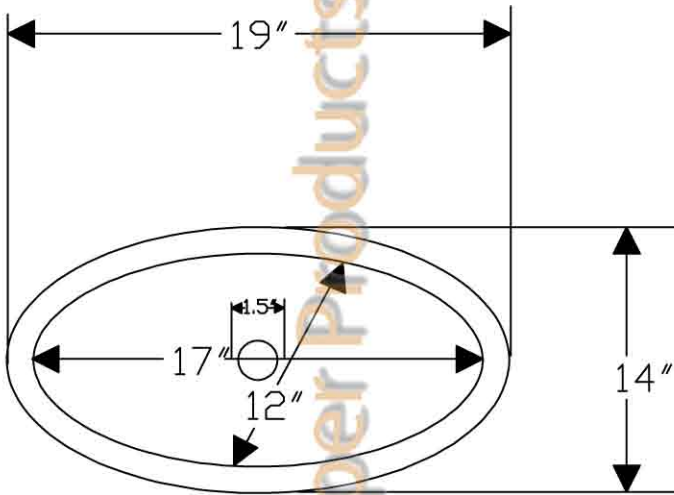

# ITEM # LO19FDB OVAL FLAT RIM

OUTER DIMENSIONS: 19"X14"X6"

INNER DIMENSIONS: 17"X12"X6"

DRAIN SIZE: 1.5" W/O OVERFLOW

MATERIAL GAUGE: 17

**IMPORTANT:** THIS PRODUCT IS HAND CRAFTED AND SMALL VARIANCES MAY OCCUR. DIMENSIONS MAY VARY UP TO 1/4". DO NOT MAKE ANY INSTALLATION CUTS UNTIL YOU RECEIVE YOUR SINK.