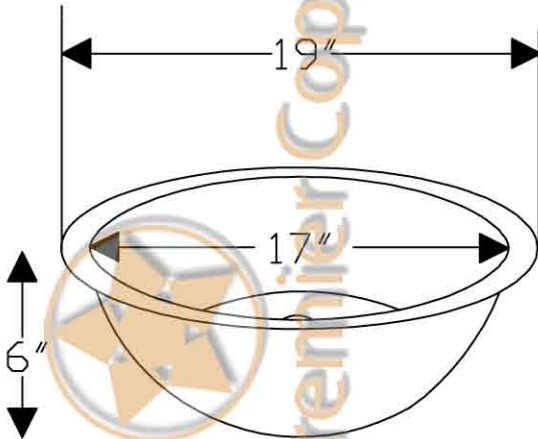

# ITEM # LO19FDB OVAL FLAT RIM

OUTER DIMENSIONS: 19"X14"X6"

INNER DIMENSIONS: 17"X12"X6"

DRAIN SIZE: 1.5" W/O OVERFLOW

MATERIAL GAUGE: 17

**IMPORTANT:** THIS PRODUCT IS HAND CRAFTED AND SMALL VARIANCES MAY OCCUR. DIMENSIONS MAY VARY UP TO 1/4". DO NOT MAKE ANY INSTALLATION CUTS UNTIL YOU RECEIVE YOUR SINK.