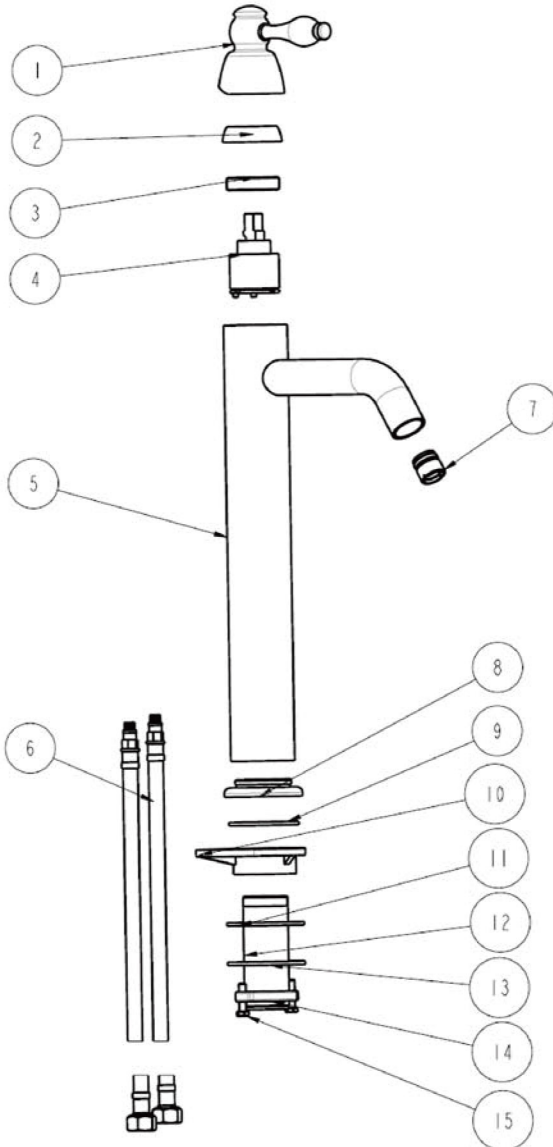

Premier Copper Products

ITEM # VR16MPDB ROUND MINERS PAN VESSEL

OUTER DIMENSIONS: 21"X16"X4"

INNER DIMENSION: 16"X16"X4"

DRAIN SIZE: 1.5" W/O OVERFLOW

MATERIAL GAUGE: 17

CODE/STANDARD COMPLIANCE

* IAPMO/cUPC LISTED

Traditional Vessel Filler Faucet

FEATURES:

- All Brass Material
- Ceramic Cartridges
- Max Flow Rate: 2.2GPM(8.3LPM) @ 60PSI
- 100% Factory Tested
- Brass Pop-up Available

APPLICABLE STANDARDS/CODES:

- ASME A112.18.1
- CSA B125.1-2005
- NSF/ANSI 61-2007a
- California Lead Plumbing Law
- ADA

BY PREMIER COPPER PRODUCTS

PRODUCT SPECIFICATIONS

B-VF01ORB

TRU[™] Faucets

BY PREMIER COPPER PRODUCTS

B-VF01ORB

EXPLODED PARTS VIEW

BY PREMIER COPPER PRODUCTS

B-VF01ORB

PARTS LISTING

15	2090165	HEXAGONAL MOUNTING SCREW
14	2120081	MOUNTING NUT
13	2180126	WASHER
12	2030022	CONNECTER
11	2050167	WASHER
10	2160081	BASE
9	2050093	O-RING
8	2160310	SEAL-RING
7	2700072	SPOUT
6	2860148	STAINLESS STEEL FLEXBLE HOSE
5	2130629	BODY ASSEMBLY
4	2710044	35 CARTRIDGE
3	2110810	RETAINER NUT
2	2110176	CANOPY
1	2750125	HANDLE
NO.	Part NO.	Part Name