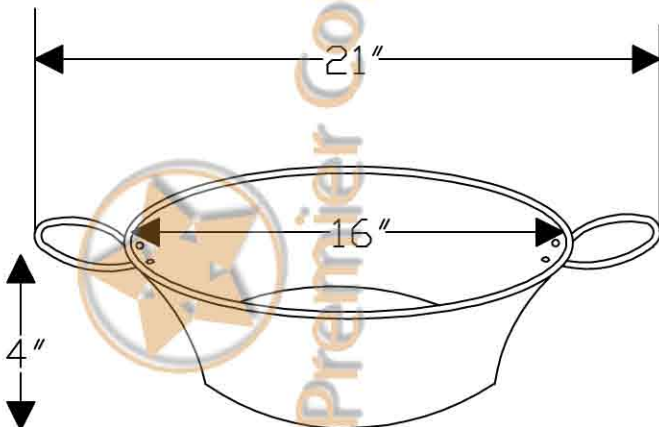

Premier Copper Products

ITEM # VR16MPDB ROUND MINERS PAN VESSEL

OUTER DIMENSIONS: 21"X16"X4"

INNER DIMENSION: 16"X16"X4"

DRAIN SIZE: 1.5" W/O OVERFLOW

MATERIAL GAUGE: 17

CODE/STANDARD COMPLIANCE

* IAPMO/cUPC LISTED

IMPORTANT: THIS PRODUCT IS HAND CRAFTED AND SMALL VARIANCES MAY OCCUR. DIMENSIONS MAY VARY UP TO 1/4". DO NOT MAKE ANY INSTALLATION CUTS UNTIL YOU RECEIVE YOUR SINK.

BY PREMIER COPPER PRODUCTS

B-VF01ORB