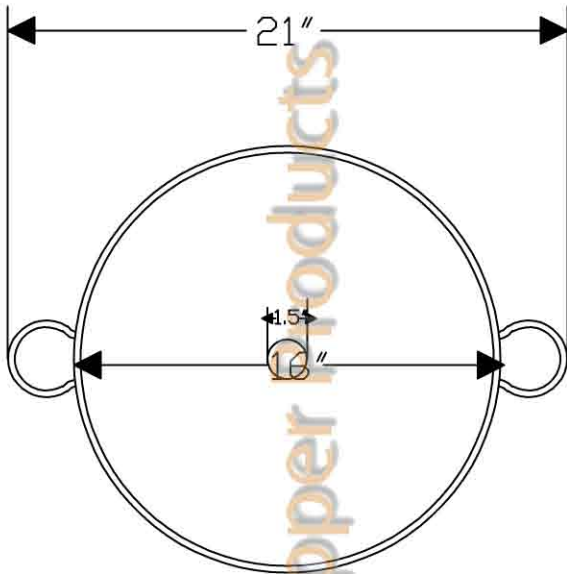

Premier Copper Products

ITEM # VR16MPDB ROUND MINERS PAN VESSEL

OUTER DIMENSIONS: 21"X16"X4"

INNER DIMENSION: 16"X16"X4"

DRAIN SIZE: 1.5" W/O OVERFLOW

MATERIAL GAUGE: 17

CODE/STANDARD COMPLIANCE

* IAPMO/cUPC LISTED

IMPORTANT: THIS PRODUCT IS HAND CRAFTED AND SMALL VARIANCES MAY OCCUR. DIMENSIONS MAY VARY UP TO 1/4". DO NOT MAKE ANY INSTALLATION CUTS UNTIL YOU RECEIVE YOUR SINK.

BY PREMIER COPPER PRODUCTS

B-VF01ORB

Traditional Vessel Filler Faucet

FEATURES:

- All Brass Material
- Ceramic Cartridges
- Max Flow Rate: 2.2GPM(8.3LPM) @ 60PSI
- 100% Factory Tested
- Brass Pop-up Available

APPLICABLE STANDARDS/CODES:

- ASME A112.18.1
- CSA B125.1-2005
- NSF/ANSI 61-2007a
- California Lead Plumbing Law
- ADA