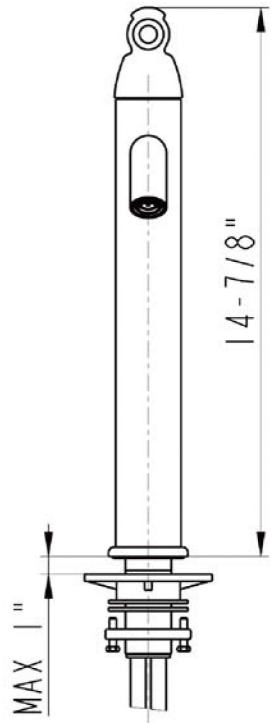

BY PREMIER COPPER PRODUCTS

PRODUCT SPECIFICATIONS

B-VF01ORB