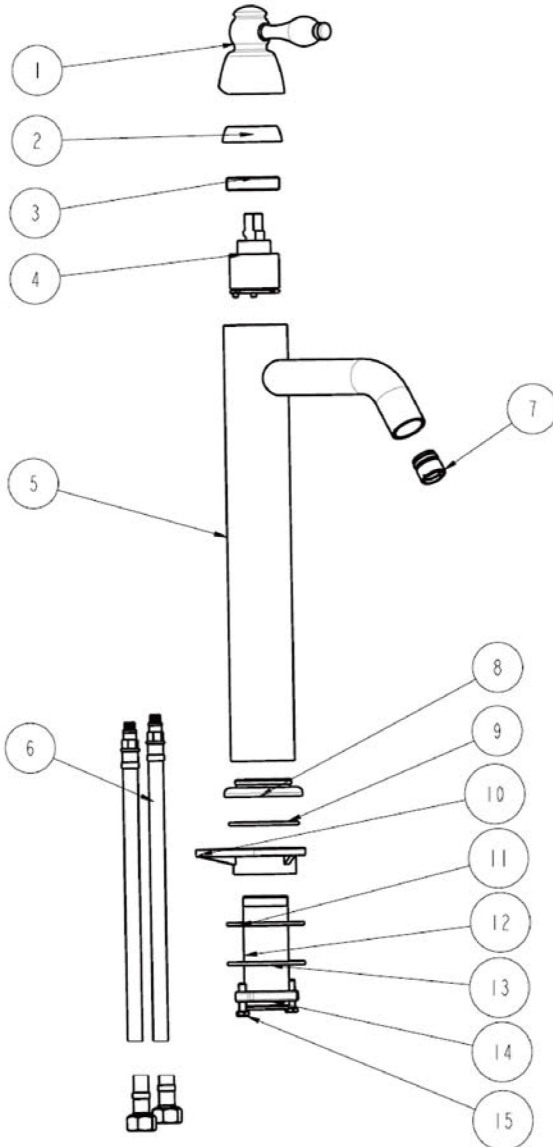

ITEM # VR15BDB MEDIUM ROUND VESSEL

OUTER DIMENSIONS: 15"X6"

INNER DIMENSION: 15"X6"

DRAIN SIZE: 1.5" W/O OVERFLOW

MATERIAL GAUGE: 13

CODE/STANDARD COMPLIANCE

* IAPMO/cUPC LISTED

IMPORTANT: THIS PRODUCT IS HAND CRAFTED AND SMALL VARIANCES MAY OCCUR. DIMENSIONS MAY VARY UP TO 1/4". DO NOT MAKE ANY INSTALLATION CUTS UNTIL YOU RECEIVE YOUR SINK.

BY PREMIER COPPER PRODUCTS

B-VF01ORB

Traditional Vessel Filler Faucet

FEATURES:

- All Brass Material
- Ceramic Cartridges
- Max Flow Rate: 2.2GPM(8.3LPM) @ 60PSI
- 100% Factory Tested
- Brass Pop-up Available

BY PREMIER COPPER PRODUCTS

PRODUCT SPECIFICATIONS

B-VF01ORB

TRU[™] Faucets

BY PREMIER COPPER PRODUCTS

B-VF01ORB

EXPLODED PARTS VIEW

BY PREMIER COPPER PRODUCTS

B-VF01ORB

PARTS LISTING

15	2090165	HEXAGONAL MOUNTING SCREW
14	2120081	MOUNTING NUT
13	2180126	WASHER
12	2030022	CONNECTER
11	2050167	WASHER
10	2160081	BASE
9	2050093	O-RING
8	2160310	SEAL-RING
7	2700072	SPOUT
6	2860148	STAINLESS STEEL FLEXBLE HOSE
5	2130629	BODY ASSEMBLY
4	2710044	35 CARTRIDGE
3	2110810	RETAINER NUT
2	2110176	CANOPY
1	2750125	HANDLE
NO.	Part NO.	Part Name