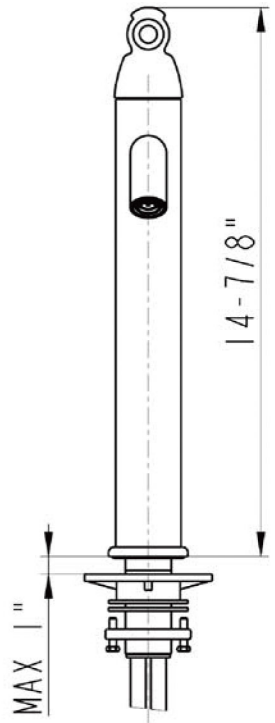

ITEM # VR15BDB MEDIUM ROUND VESSEL

OUTER DIMENSIONS: 15"X6"

INNER DIMENSION: 15"X6"

DRAIN SIZE: 1.5" W/O OVERFLOW

MATERIAL GAUGE: 13

CODE/STANDARD COMPLIANCE

* IAPMO/cUPC LISTED

IMPORTANT: THIS PRODUCT IS HAND CRAFTED AND SMALL VARIANCES MAY OCCUR. DIMENSIONS MAY VARY UP TO 1/4". DO NOT MAKE ANY INSTALLATION CUTS UNTIL YOU RECEIVE YOUR SINK.

BY PREMIER COPPER PRODUCTS

B-VF01ORB

Traditional Vessel Filler Faucet

FEATURES:

- All Brass Material
- Ceramic Cartridges
- Max Flow Rate: 2.2GPM(8.3LPM) @ 60PSI
- 100% Factory Tested
- Brass Pop-up Available

BY PREMIER COPPER PRODUCTS

PRODUCT SPECIFICATIONS

B-VF01ORB

TRU[™] Faucets

BY PREMIER COPPER PRODUCTS

B-VF01ORB

EXPLODED PARTS VIEW

BY PREMIER COPPER PRODUCTS

B-VF01ORB

PARTS LISTING

15	2090165	HEXAGONAL MOUNTING SCREW
14	2120081	MOUNTING NUT
13	2180126	WASHER
12	2030022	CONNECTER
11	2050167	WASHER
10	2160081	BASE
9	2050093	O-RING
8	2160310	SEAL-RING
7	2700072	SPOUT
6	2860148	STAINLESS STEEL FLEXBLE HOSE
5	2130629	BODY ASSEMBLY
4	2710044	35 CARTRIDGE
3	2110810	RETAINER NUT
2	2110176	CANOPY
1	2750125	HANDLE
NO.	Part NO.	Part Name