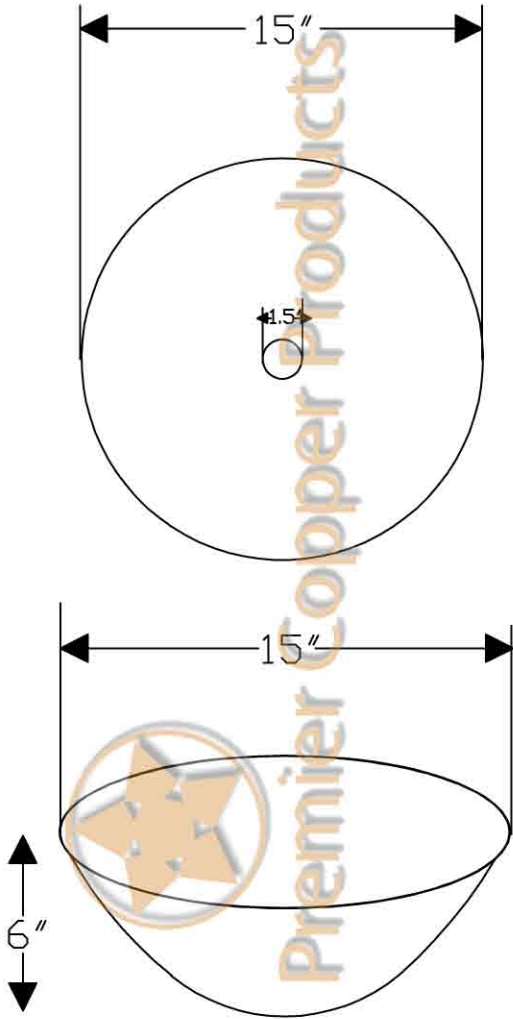

ITEM # VR15BDB MEDIUM ROUND VESSEL

OUTER DIMENSIONS: 15"X6"

INNER DIMENSION: 15"X6"

DRAIN SIZE: 1.5" W/O OVERFLOW

MATERIAL GAUGE: 13

CODE/STANDARD COMPLIANCE

* IAPMO/cUPC LISTED

IMPORTANT: THIS PRODUCT IS HAND CRAFTED AND SMALL VARIANCES MAY OCCUR. DIMENSIONS MAY VARY UP TO 1/4". DO NOT MAKE ANY INSTALLATION CUTS UNTIL YOU RECEIVE YOUR SINK.

BY PREMIER COPPER PRODUCTS

B-VF01ORB

Traditional Vessel Filler Faucet

FEATURES:

- All Brass Material
- Ceramic Cartridges
- Max Flow Rate: 2.2GPM(8.3LPM) @ 60PSI
- 100% Factory Tested
- Brass Pop-up Available